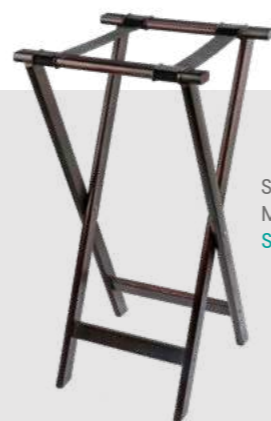

Serving Tray Stand Mahogany 79 cm
SRS0079