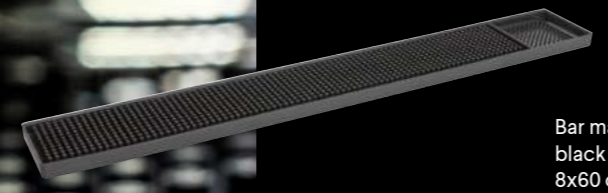

Bar mat
black rubber
8x60 cm
BMC0860