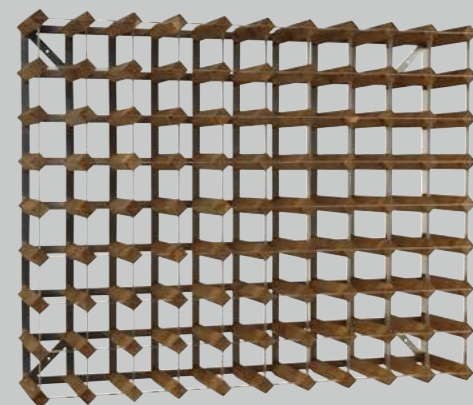

Wine Storage wood/metal
90 bottles
WRKC090