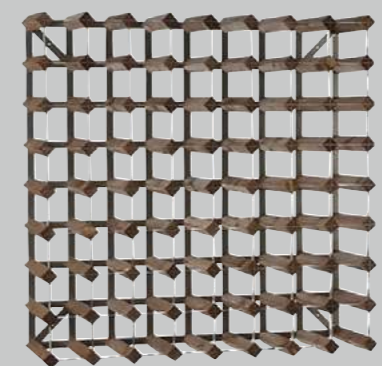

Wine Storage wood/metal
72 bottles
WRKC072