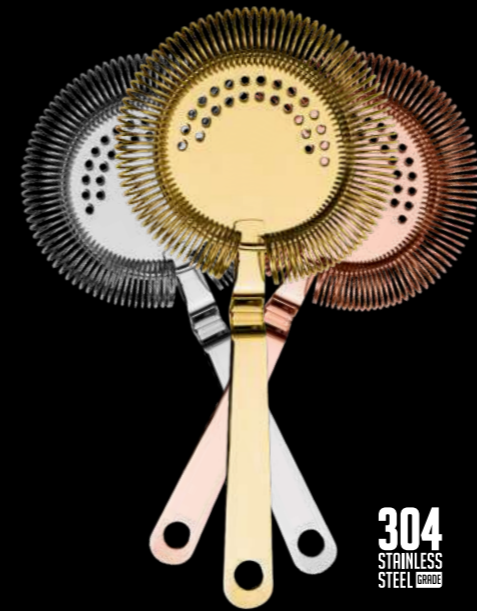

STRAINERS

304
STAINLESS
STEEL GRADE

Hawthorn Strainer
stainless steel
CMSP001

Hawthorn Strainer
gold
CMGL001

Hawthorn Strainer
copper
CMCL001