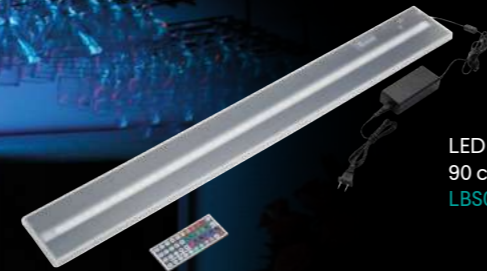

LED Bottle Shelf
90 cm
LBS0091