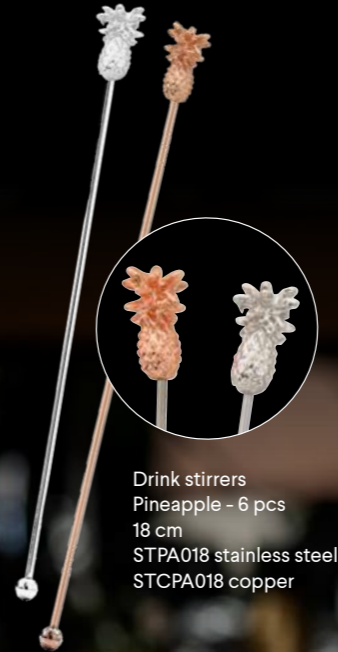

Mixing Glass 700 ml
MXG0700

Cocktailpick set
Jigger - 6 pcs
12 cm
CPJI0612

Cocktailpick set
Shaker - 6 pcs
12 cm
CPS0612

Cocktailpick set
Pineapple - 6 pcs
12 cm
CPP0612

STIRRED, NOT SHAKEN

Drink stirrers
Shaker - 6 pcs
18 cm
STSH018 stainless steel
STCSH018 copper