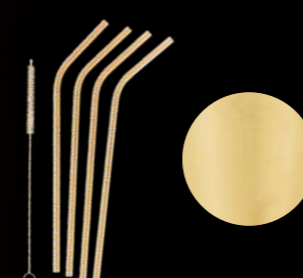

STAINLESS

STRAWS

Straight Straws
stainless steel 21 cm
Ø 6 mm
4 pcs
RSIE004

Curved Straws
stainless steel 21 cm
Ø 6 mm
4 pcs
RIE0004

Straight Straws
copper plated 21 cm
Ø 6 mm
4 pcs
RSIEC04

Curved Straws
copper plated 21 cm
Ø 6 mm
4 pcs
RIEC004

Straight Straws
gold plated 21 cm
Ø 6 mm
4 pcs
RSIEG04

Curved Straws
gold plated 21 cm
Ø 6 mm
4 pcs
RIEG004

GLASS

STRAWS

Drinking Straws
glass 14 cm
Ø 8 mm
4 pcs
RIEGL14

Drinking Straws
glass 20 cm
Ø 8 mm
4 pcs
RIEGL20