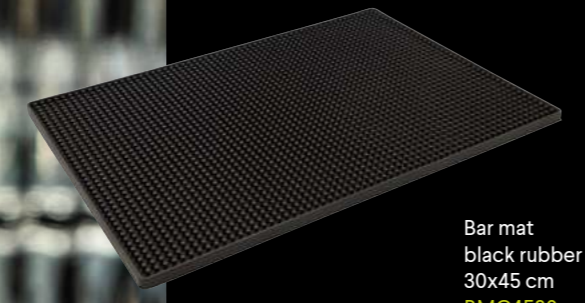

Foam Skimmer stainless steel
BASM0003

Foam Skimmer transparent
BAS0003

Sink Funnel
stainless 150 mm
BRT0127

Sink Funnel
plastic 110 mm
BRTK011

Sink Valve 27 cm
Ø 3,5x4 cm
BSV0027

Glass Rinser
BNS0001

DRINKS