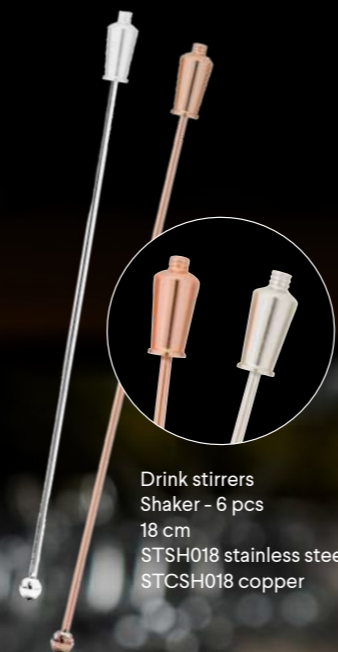

Mixing Glass 700 ml
MXG0700

Cocktailpick set
Jigger - 6 pcs
12 cm
CPJI0612

Cocktailpick set
Shaker - 6 pcs
12 cm
CPS0612

Cocktailpick set
Pineapple - 6 pcs
12 cm
CPP0612

STIRRED, NOT SHAKEN

Drink stirrers
Shaker - 6 pcs
18 cm
STSH018 stainless steel
STCSH018 copper