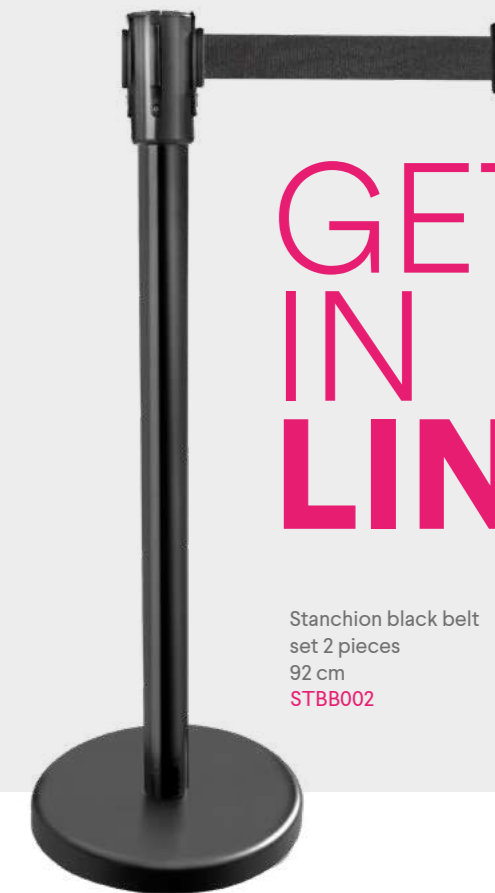

Bar Tub galvanized
9x37x22 cm
TUB 937

Basket oval black plastic
MND107

Tip Jar 'Thank You'
TJTY001

Cheque Spindle chrome
BONM001

Service Bell
SBLL001

Tip Tray 'Thank You'
16x11 cm
TTR1611

Tip Tray stainless steel
13,5 cm x 21,5 cm
TTR1321