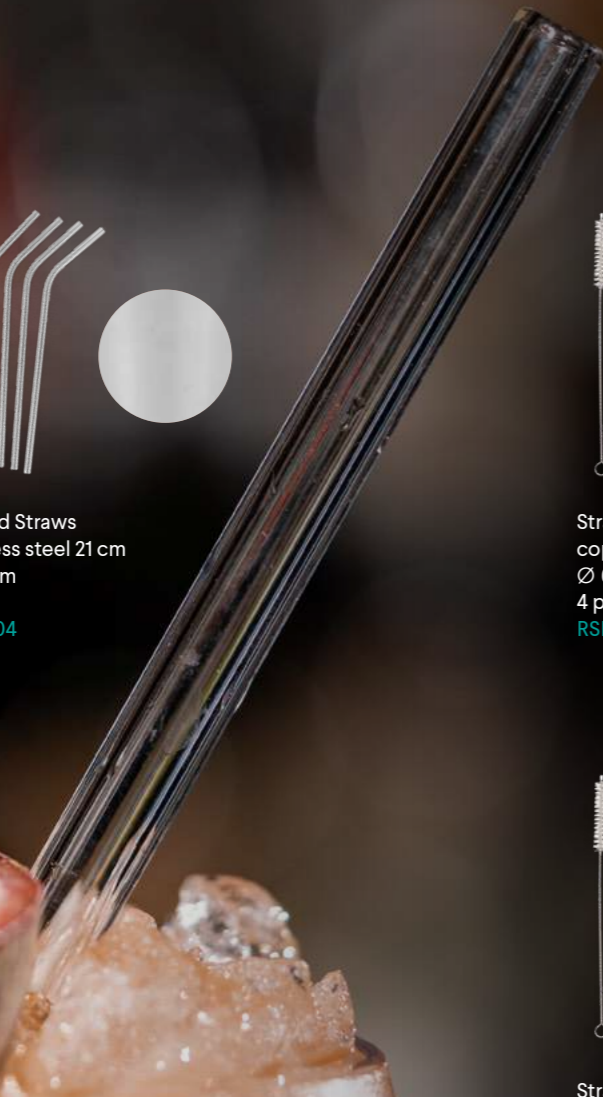

STAINLESS

STRAWS

Straight Straws
stainless steel 21 cm
Ø 6 mm
4 pcs
RSIE004

Curved Straws
stainless steel 21 cm
Ø 6 mm
4 pcs
RIE0004

Straight Straws
copper plated 21 cm
Ø 6 mm
4 pcs
RSIEC04

Curved Straws
copper plated 21 cm
Ø 6 mm
4 pcs
RIEC004

Straight Straws
gold plated 21 cm
Ø 6 mm
4 pcs
RSIEG04

Curved Straws
gold plated 21 cm
Ø 6 mm
4 pcs
RIEG004

GLASS

STRAWS

Drinking Straws
glass 14 cm
Ø 8 mm
4 pcs
RIEGL14

Drinking Straws
glass 20 cm
Ø 8 mm
4 pcs
RIEGL20