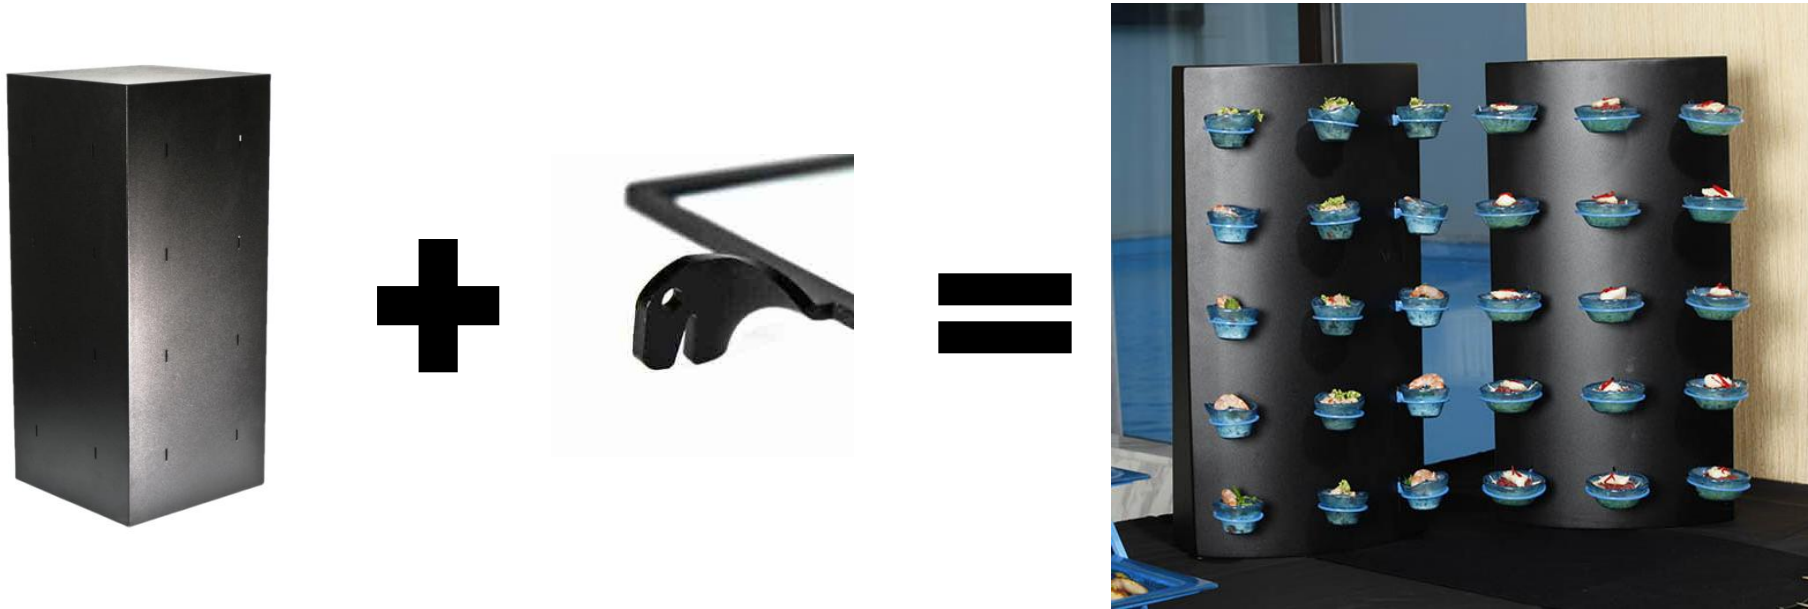

Buffetize buffet systems are flexible and can be assembled on the spot, based on needs of each buffet presentation. It will take 20 minutes to assemble 15 meters long buffet system.

BUFFETIZE

15 meters buffet system fits into a trolley, size of Europalet