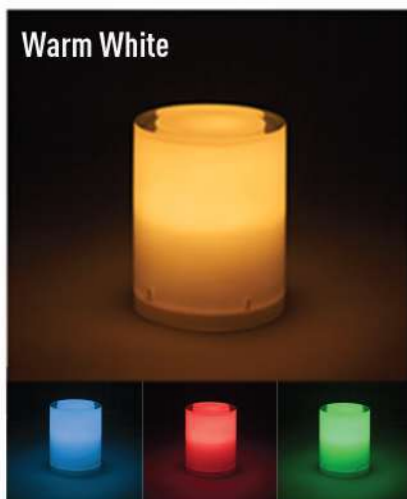

Option 2

NEW VERSION
-SELECTABLE COLORS

DESCRIPTION

- 4 Times Brighter than normal tea candles
- Charging Time: 8 Hours
- Lighting Time: 12 Hours
- Remote Control
- Timer
- Candle Effect
- Dimmer

ICE PR-T09