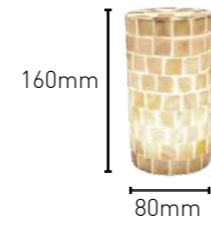

Charging Time
High 6 -7 hrs

LIPSTICK LAMP GLT01

Light Time*
18 hrs

Charging Time
High 6 -7 hrs

RESIN COLLECTION

PEARL LAMP SMP-A

Light Time*
18 hrs

Charging Time
High 6 -7 hrs