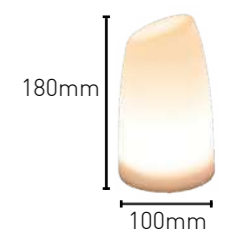

Charging Time
High 6 -7 hrs

LIPSTICK LAMP GLT01

Light Time*
18 hrs

Charging Time
High 6 -7 hrs

RESIN COLLECTION

PEARL LAMP SMP-A

Light Time*
18 hrs

Charging Time
High 6 -7 hrs