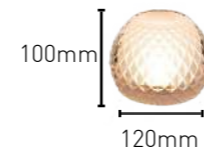

Light Time*
18 hrs

Charging Time
High 6 -7 hrs