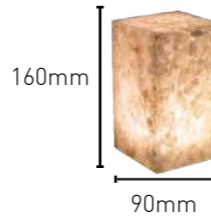

Light Time*
18 hrs

Charging Time
High 6 -7 hrs