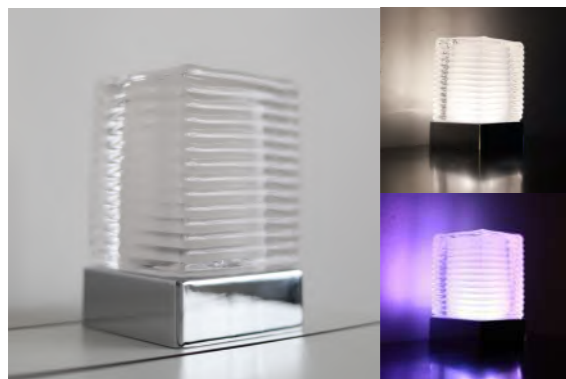

PINE LAMP CGR-1

Light Time*
18 hrs

Charging Time
High 6 -7 hrs

ROPE LAMP CGS-8

Light Time*
18 hrs

Charging Time
High 6 -7 hrs

FALLS LAMP CGP-1

Light Time*
18 hrs