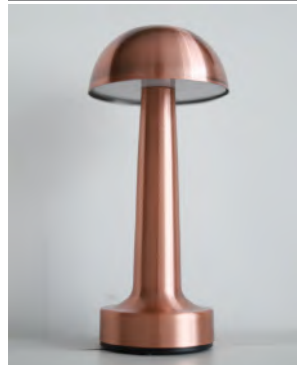

TAFITI DET-S065-B

- Brushed Steel
- Brushed Copper
- Brushed Gold

Light Time*
18 hrs

Charging Time
High 6-7 hrs