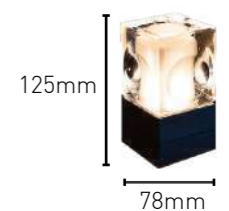

Charging Time
High 6 -7 hrs

QUARTZ COLLECTION

ICE LAMP CGS-3

Light Time*
18 hrs

Charging Time
High 6 -7 hrs

GLASS COLLECTION

JURA LAMP GE-CLEAR

Light Time*
18 hrs