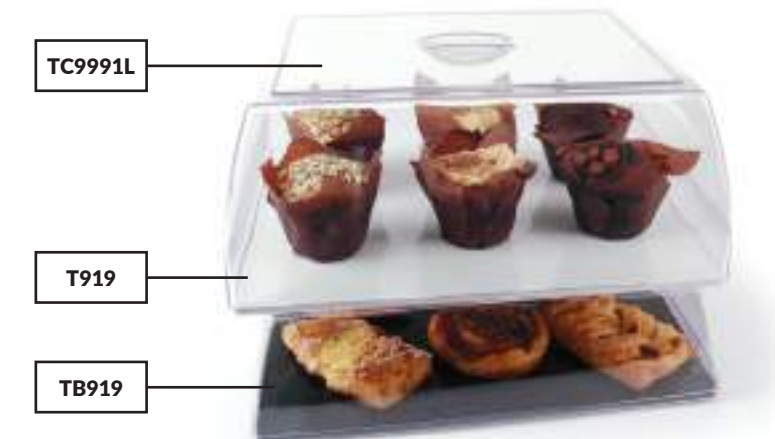

TC9991L

T919

TB919