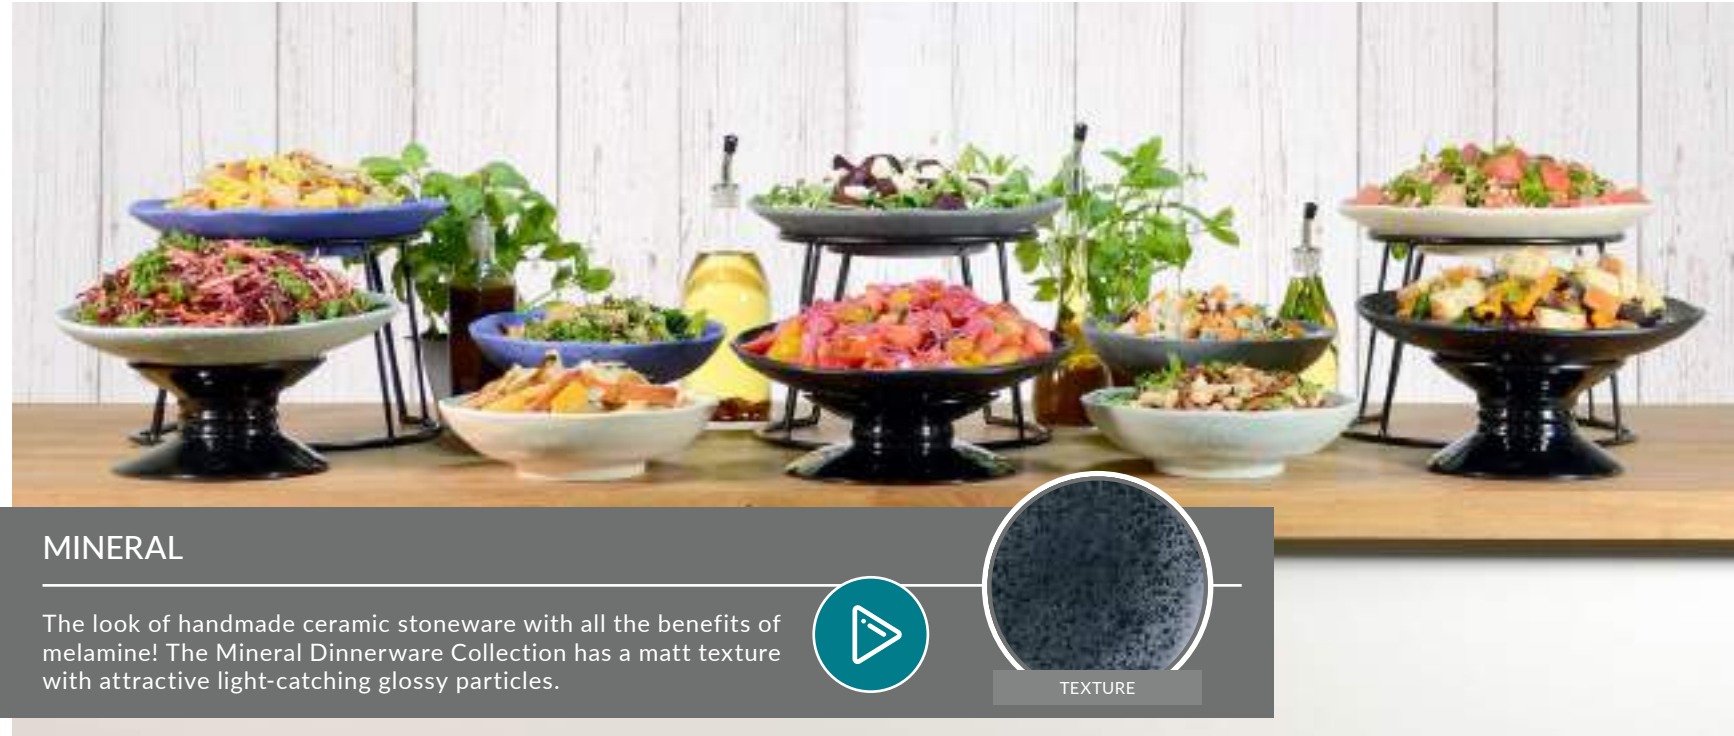

- 1 Display Stands
- 2 Trays & Platters
- 3 Dishes
- 4 **Bowls**
- 5 Utensils

MINERAL

The look of handmade ceramic stoneware with all the benefits of melamine! The Mineral Dinnerware Collection has a matt texture with attractive light-catching glossy particles.