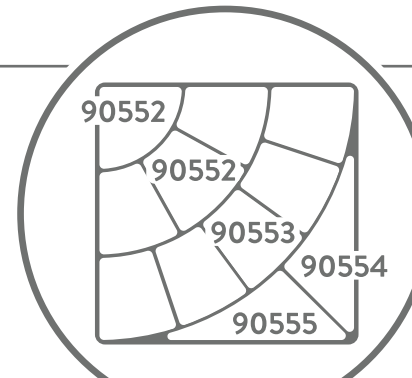

CURVED WAVY PLATTER