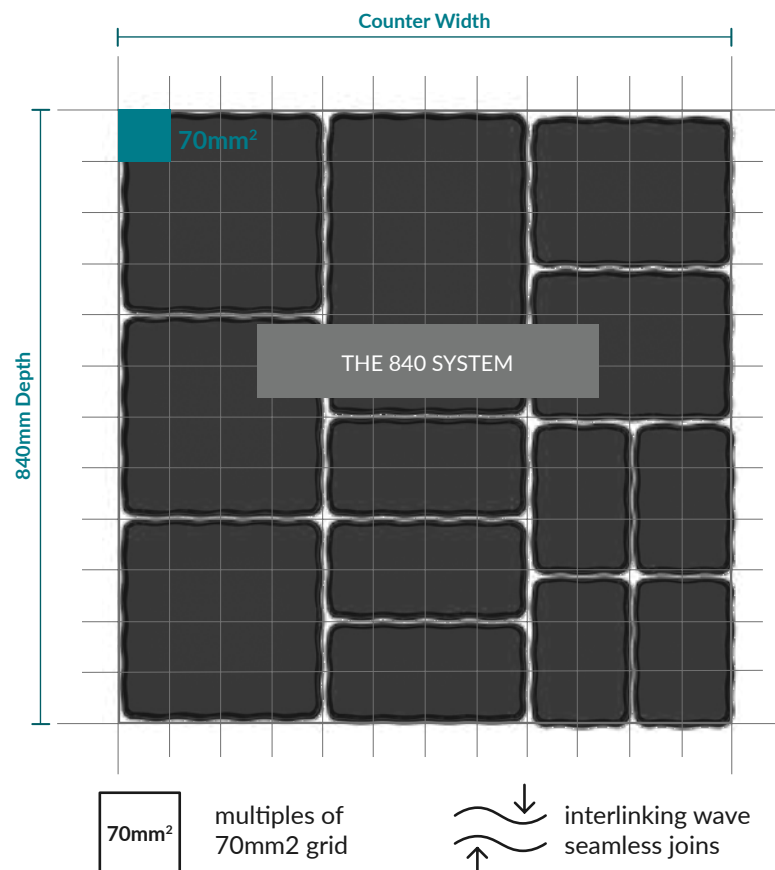

Aalto Tray 280 x 280 x 60mm
TB2444 Black T2444 White

Aalto Dish 280 x 280 x 60mm
TB2434 Black T2434 White

USE WITH OUR HPL RISERS

INTERLINKING WAVE DESIGN

AALTO CORNER OPTIONS AVAILABLE IN THE RANGE

AALTO

Designed to work within an 840mm footprint, create multiple combinations across the five dishes. Trays act as reduced capacity inserts for the respective dishes. Wavy finish runs throughout walls of dishes and trays.