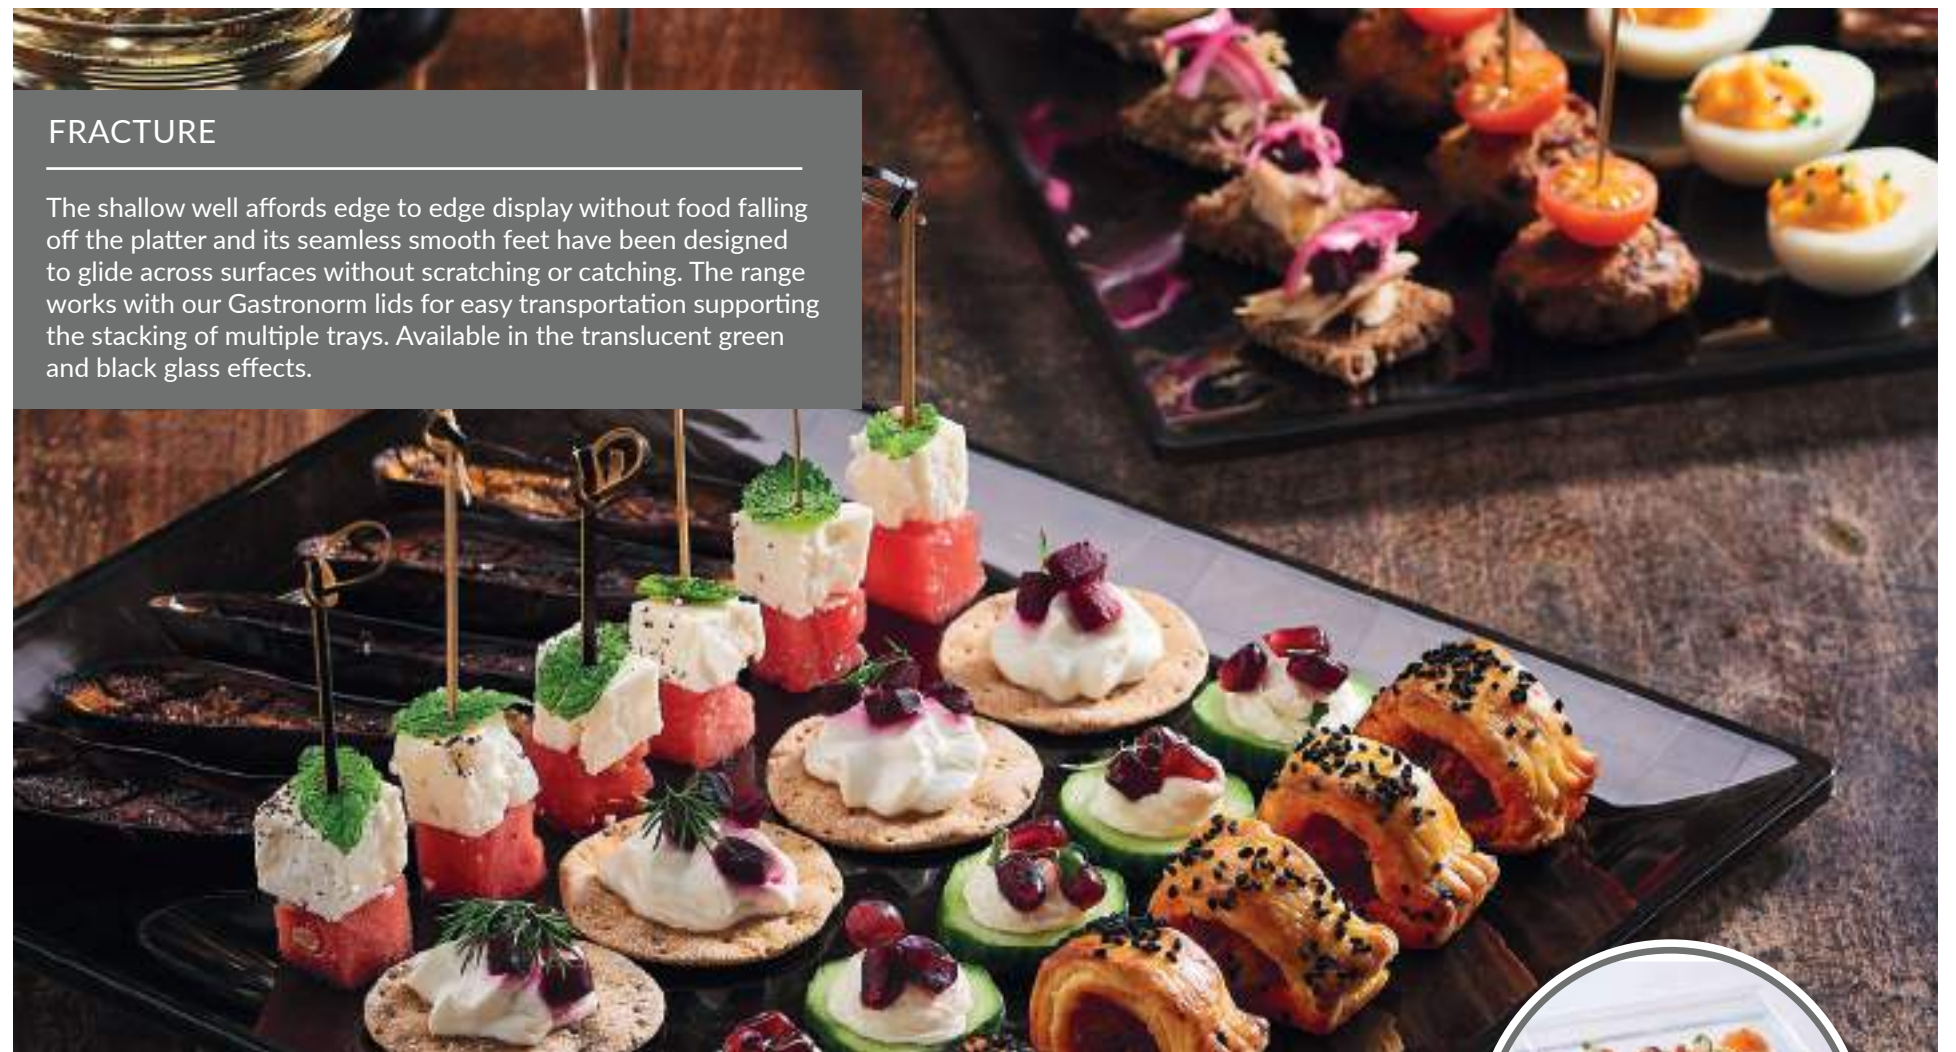

FRACTURE

The shallow well affords edge to edge display without food falling off the platter and its seamless smooth feet have been designed to glide across surfaces without scratching or catching. The range works with our Gastronorm lids for easy transportation supporting the stacking of multiple trays. Available in the translucent green and black glass effects.

FRACTURE