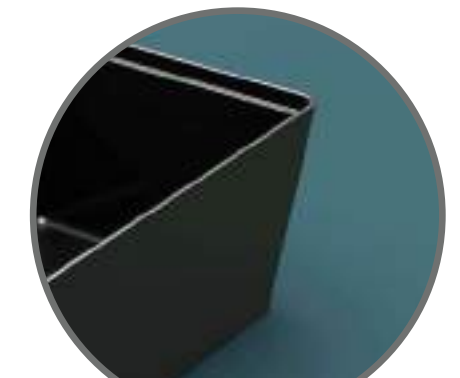

MATT AND GLOSS FINISH