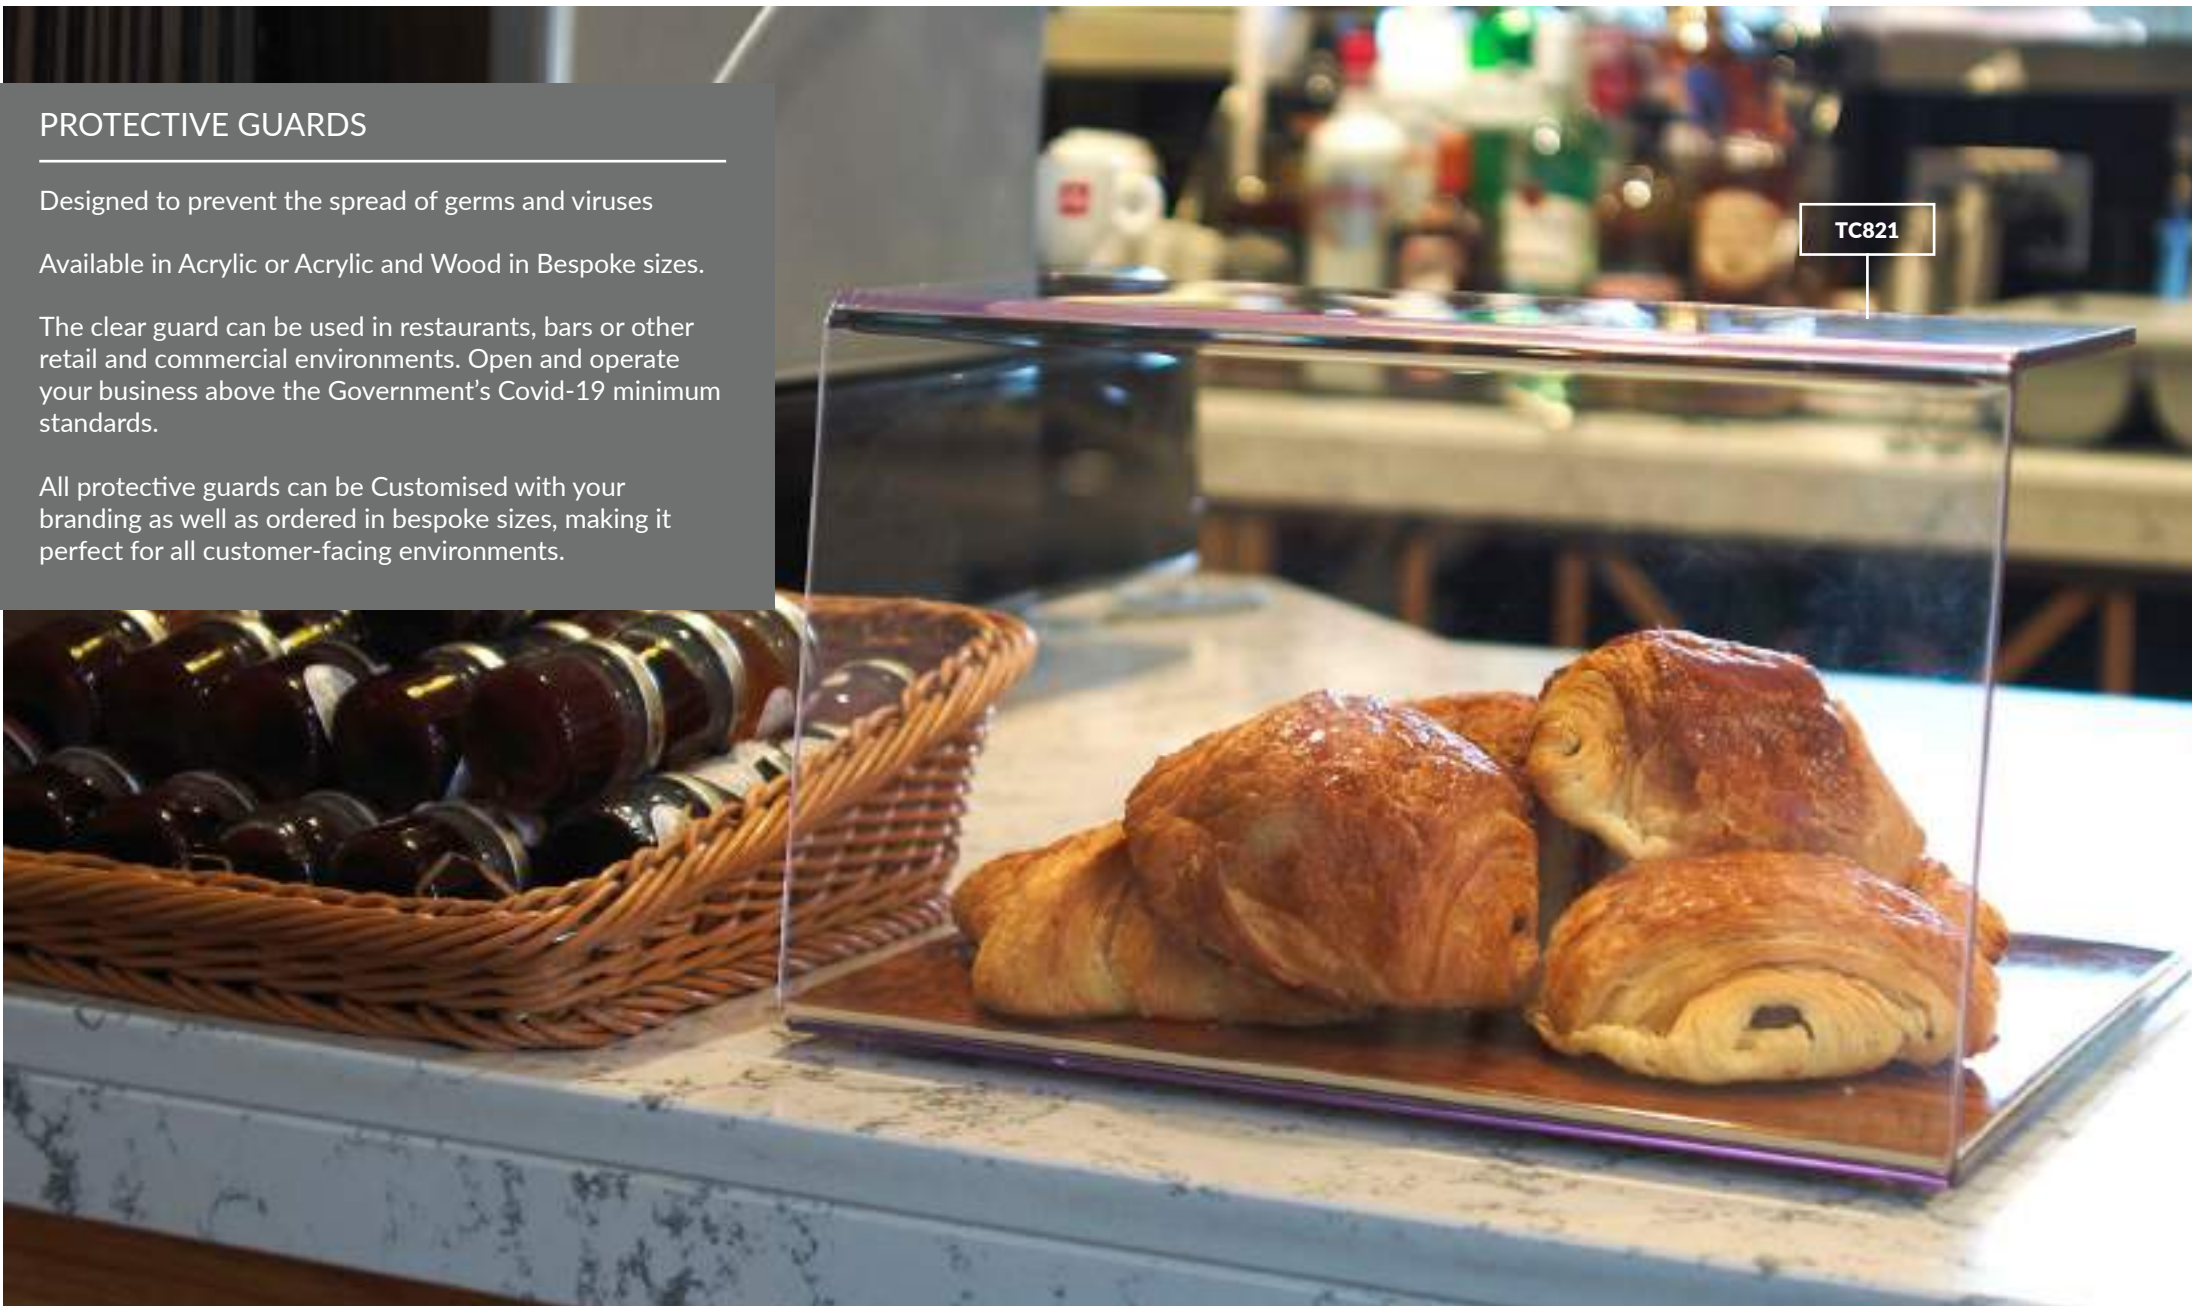

COUNTER DISPLAY & BUFFETWARE

- 1 Display Stands
- 2 Trays & Platters
- 3 Dishes
- 4 Bowls
- 5 Utensils

FOOD TO GO / CATERING

TABLEWARE

DISPLAY PROPS

- MELAMINE
- FITS GASTRONORM FOOTPRINT
- CAN BE STACKED
- THIS PRODUCT IS EXTRA LARGE
- NEW PRODUCT
- DESIGNED TO REPLACE DISPOSABLES
- HAS SILICONE FEET
- CAN BE EASILY RECYCLED

Dalebrook®

www.dalebrook.com sales@dalebrook.com
+44 (0) 1376 510 101

PROTECTIVE GUARDS

Designed to prevent the spread of germs and viruses
Available in Acrylic or Acrylic and Wood in Bespoke sizes.
The clear guard can be used in restaurants, bars or other retail and commercial environments. Open and operate your business above the Government's Covid-19 minimum standards.
All protective guards can be Customised with your branding as well as ordered in bespoke sizes, making it perfect for all customer-facing environments.