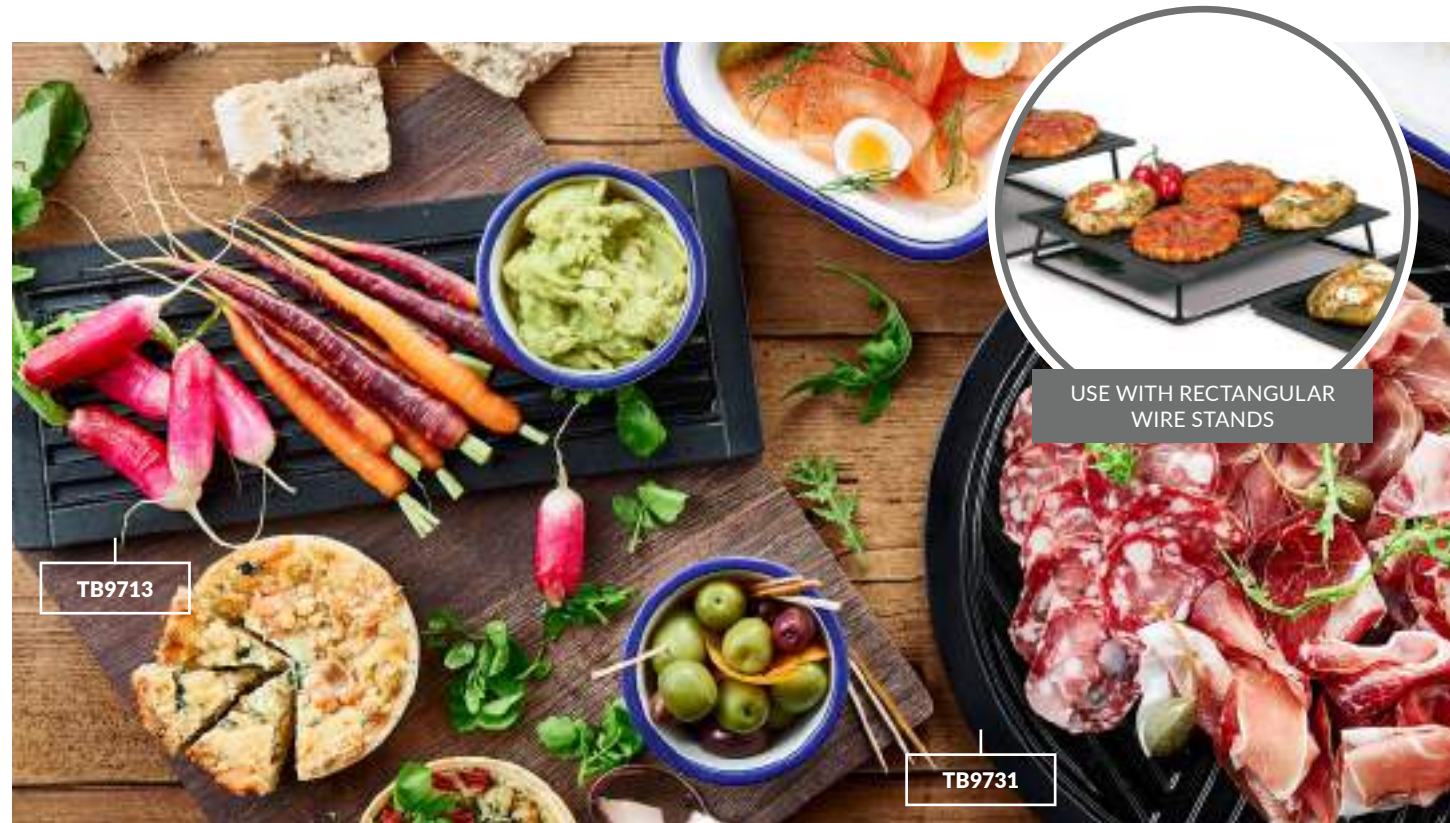

COUNTER DISPLAY & BUFFETWARE

- 1 Display Stands
- 2 Trays & Platters
- 3 Dishes
- 4 Bowls
- 5 Utensils

FOOD TO GO / CATERING

TABLEWARE

DISPLAY PROPS

- MELAMINE
- FITS GASTRONORM FOOTPRINT
- CAN BE STACKED
- THIS PRODUCT IS EXTRA LARGE
- NEW PRODUCT
- DESIGNED TO REPLACE DISPOSABLES
- HAS SILICONE FEET
- CAN BE EASILY RECYCLED

Dalebrook

www.dalebrook.com sales@dalebrook.com
+44 (0) 1376 510 101

USE WITH RECTANGULAR WIRE STANDS

STAVE PLATTERS