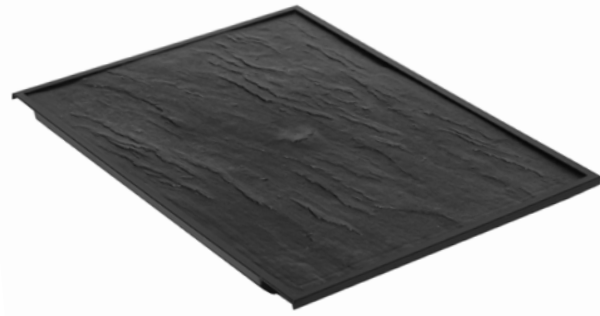

SLATELOOK ATLAS