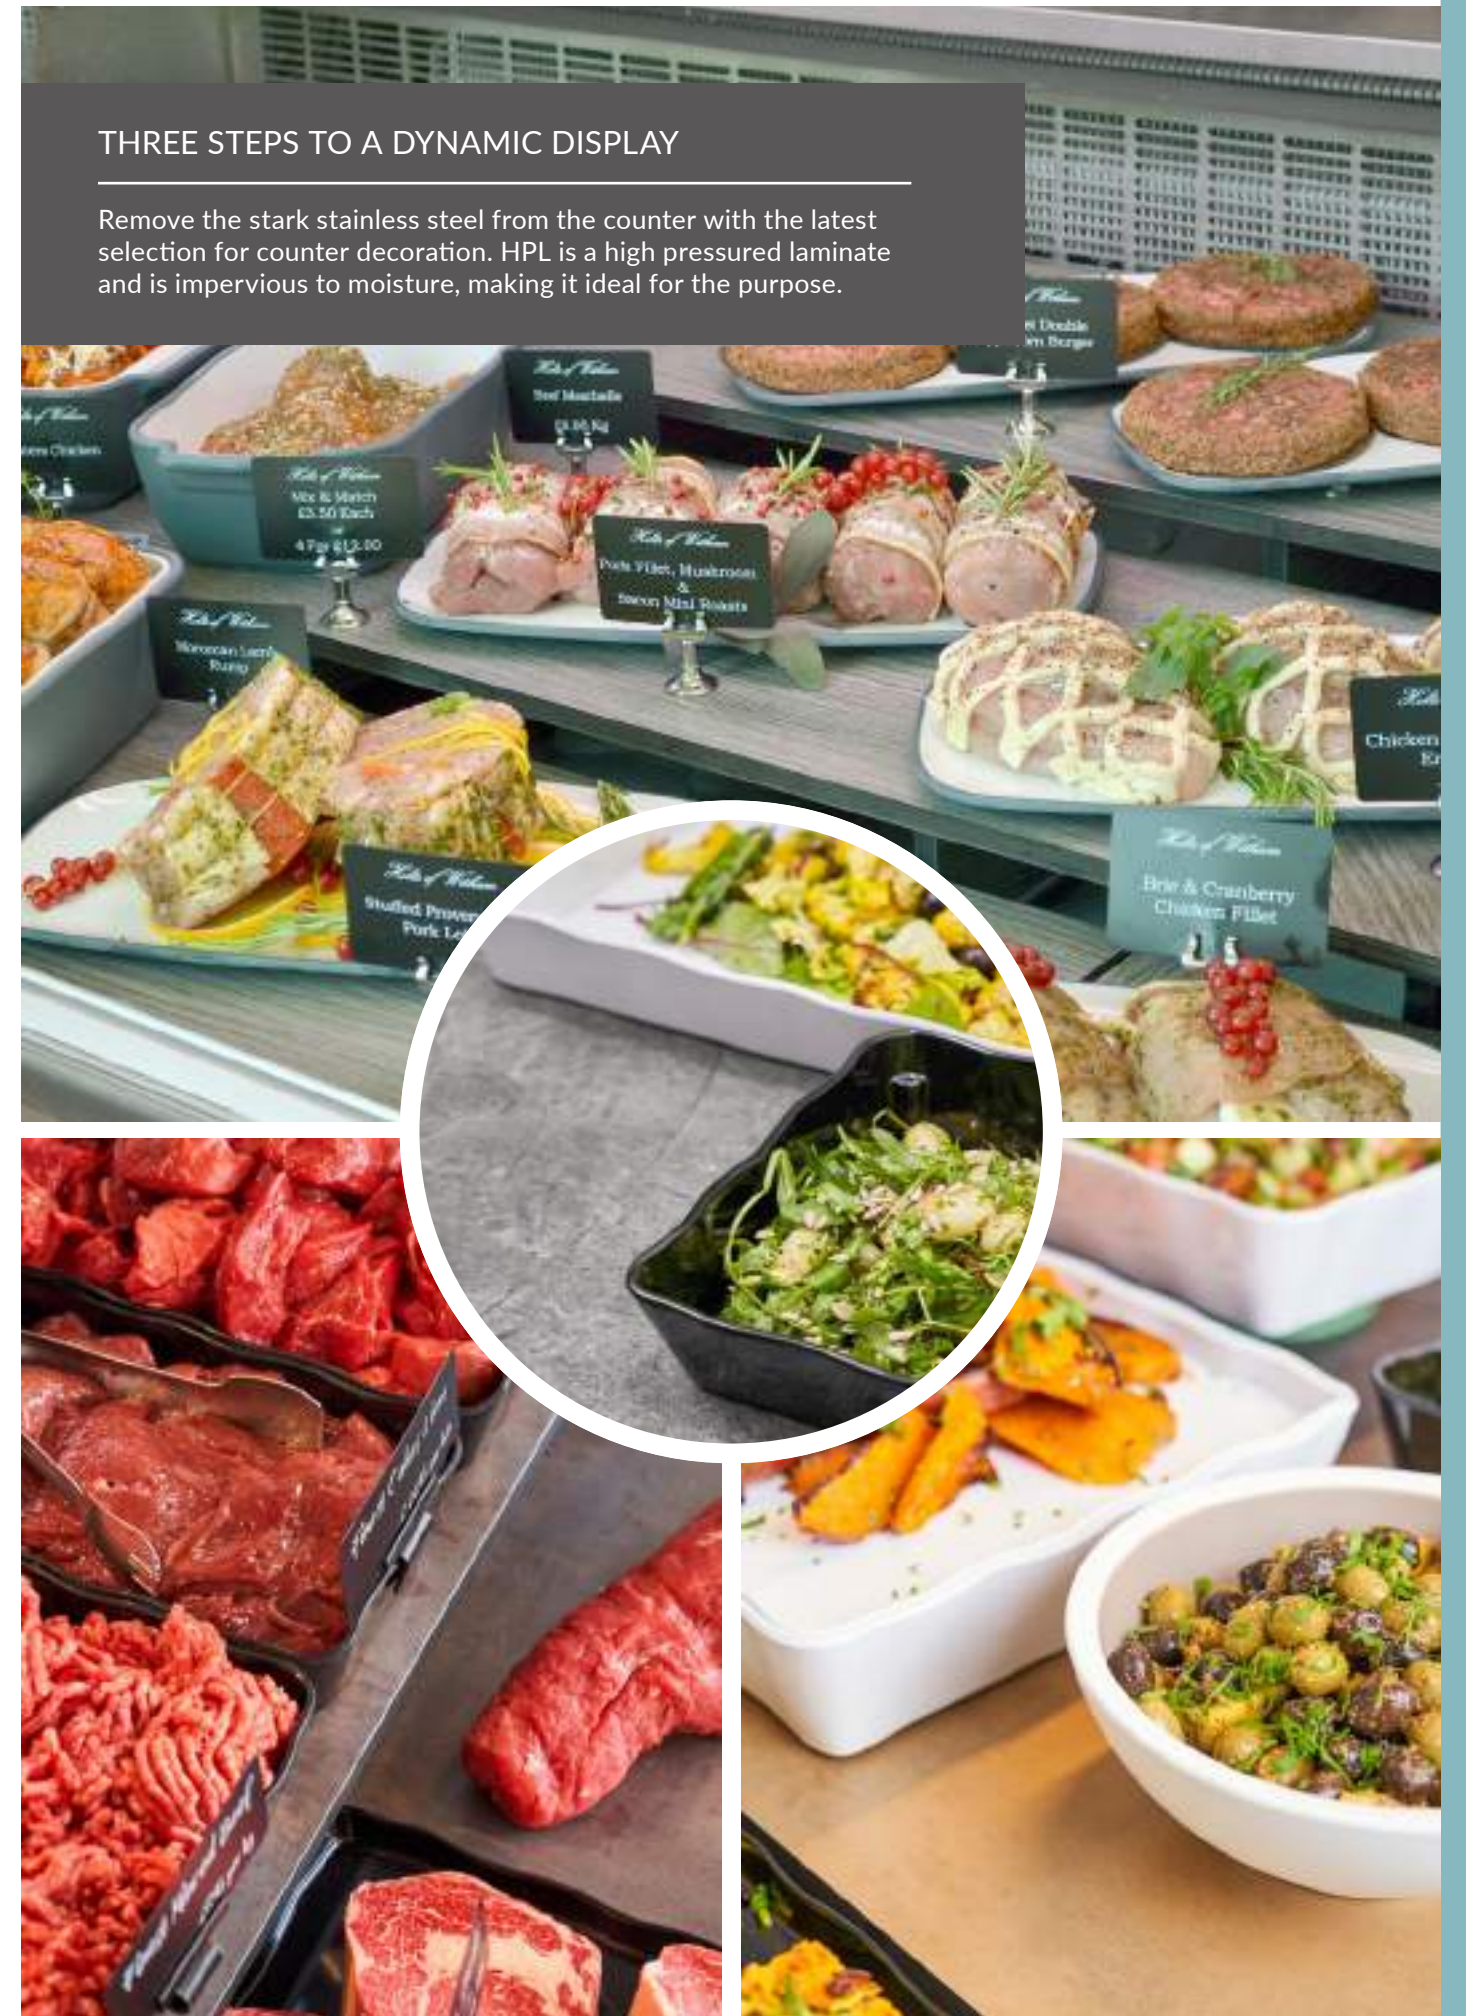

PONDEROSA PINE

TSL

TEMPERED STEEL

THREE STEPS TO A DYNAMIC DISPLAY

Remove the stark stainless steel from the counter with the latest selection for counter decoration. HPL is a high pressured laminate and is impervious to moisture, making it ideal for the purpose.