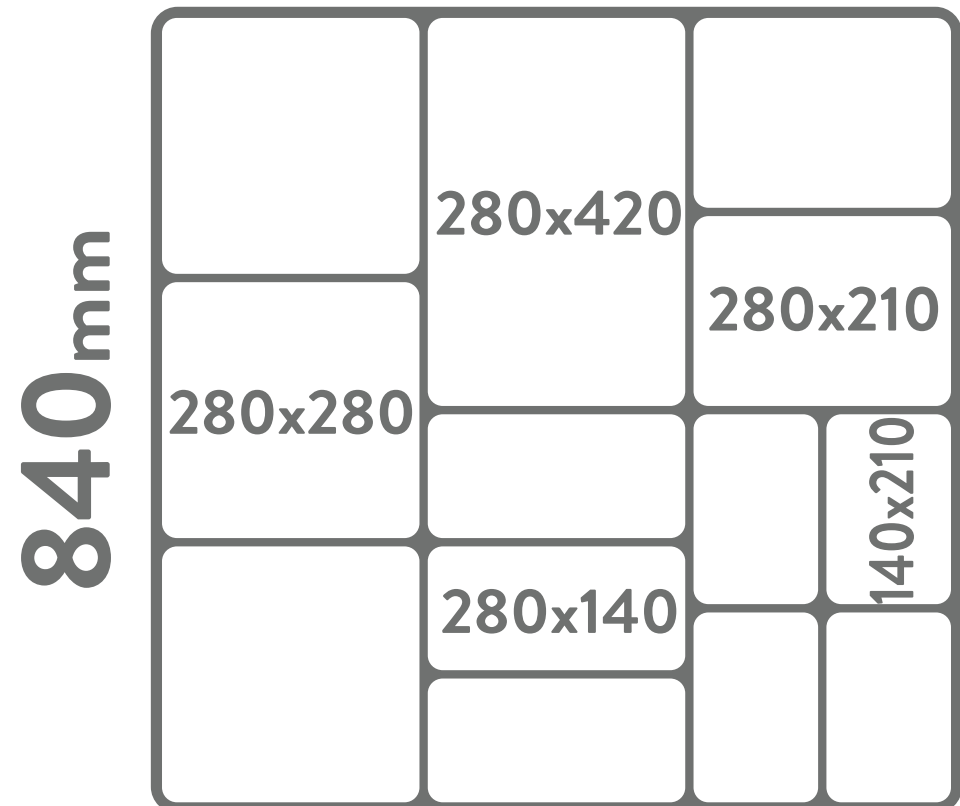

840 SYSTEM

Fits within a common 840mm deep counter space. Items in this footprint can be used both horizontally or vertically for multiple combinations.

- **LARGE** - 280 × 420 mm
- **SQUARE** - 280 × 280 mm
- **MEDIUM** - 280 × 210 mm
- **SMALL** - 280 × 140 mm
- **X SMALL** - 140 × 210 mm