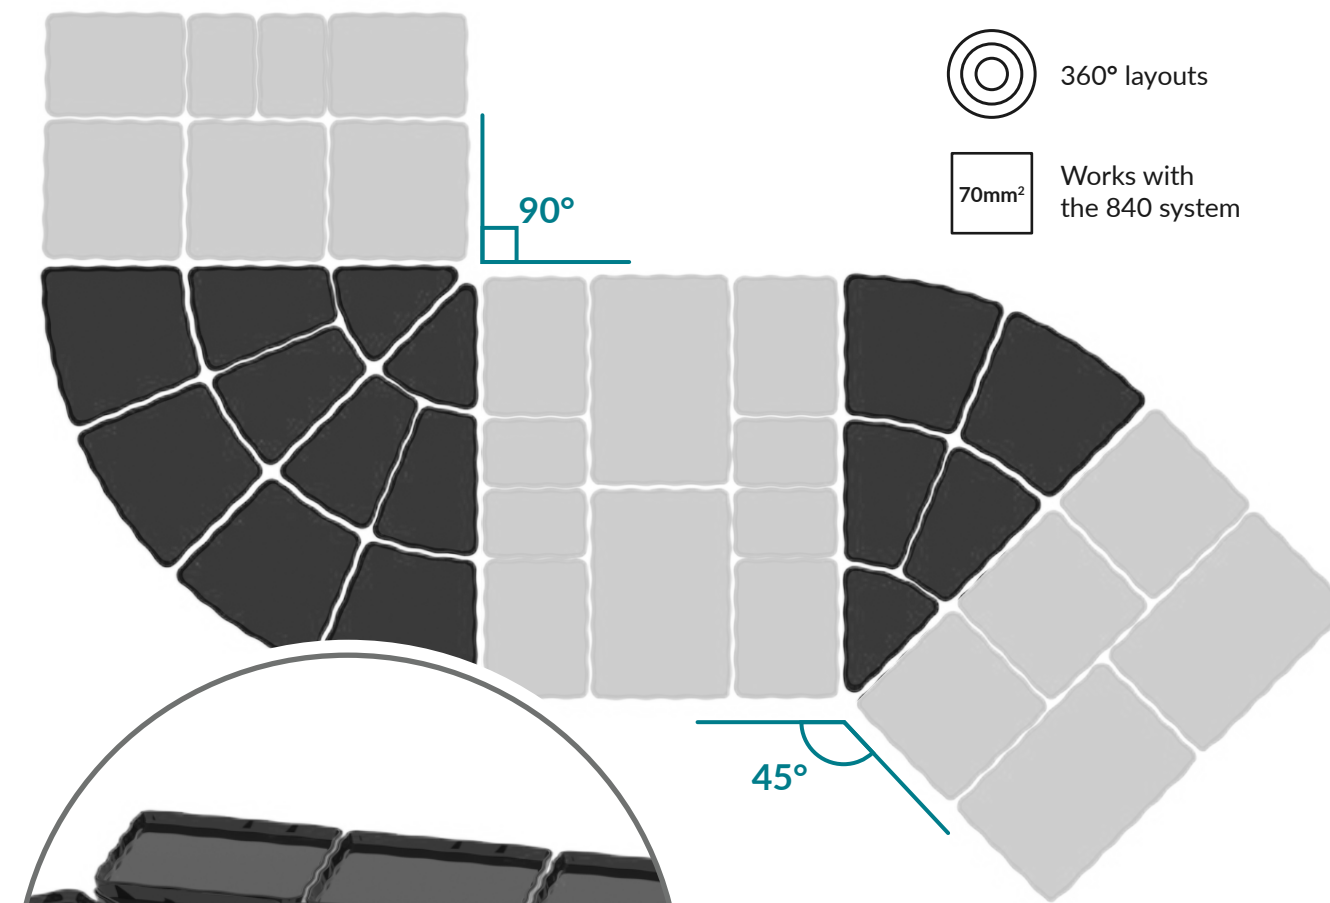

Dalebrook

www.dalebrook.com sales@dalebrook.com
+44 (0) 1376 510 101

AALTO 360° DISHES **MF** **CS** **SF** **NEW**

Aalto Tray	Aalto Tray	Aalto Tray
TB2445 Tray 230x185x20mm 255ml	TB2441 Tray 270x198x20mm 380ml	TB2442 Tray 280x305x20mm 730ml
TB2435 Dish 244x200x60mm 1.3L	TB2431 Dish 282x210x60mm 1.8L	TB2432 Dish 286x315x60mm 2.8L