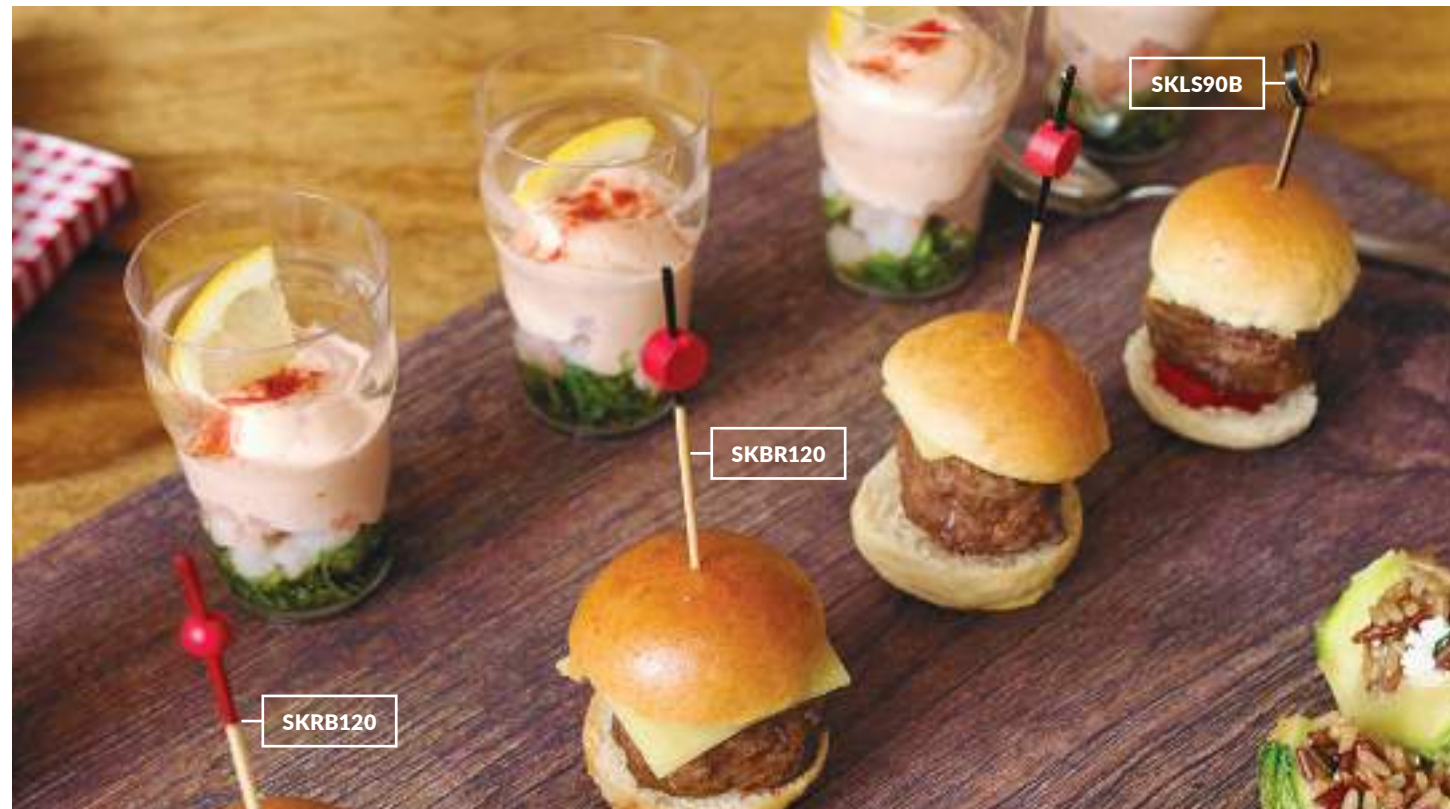

SKEWERS & CUTLERY

BAMBOO SKEWERS

SPECIALITY SKEWERS

DESIGNER SKEWERS

BAMBOO CUTLERY

- 1 Reusable Food to Go
- 2 Miniatures
- 3 Skewers & Cutlery
- 4 Catering Bowls
- 5 Catering Platters

BAMBOO SKEWERS 

Bamboo Looped Skewer
SKLS95 95mm
Sold in packs of 1000