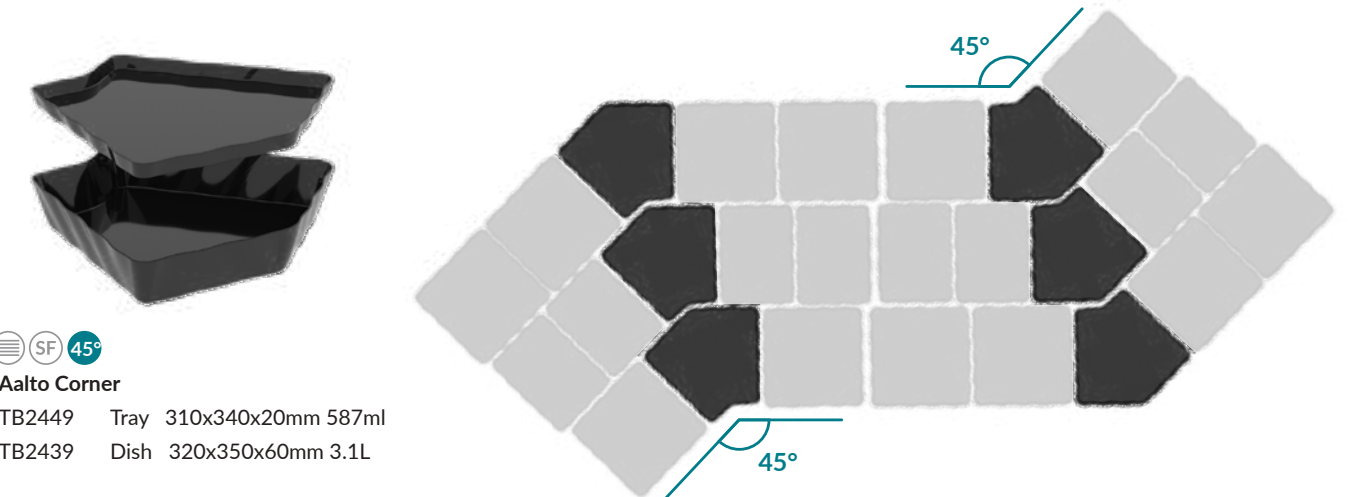

AALTO CORNER DISHES **MF** **CS** **SF** **NEW**

Aalto Corner
TB2449 Tray 310x340x20mm 587ml
TB2439 Dish 320x350x60mm 3.1L