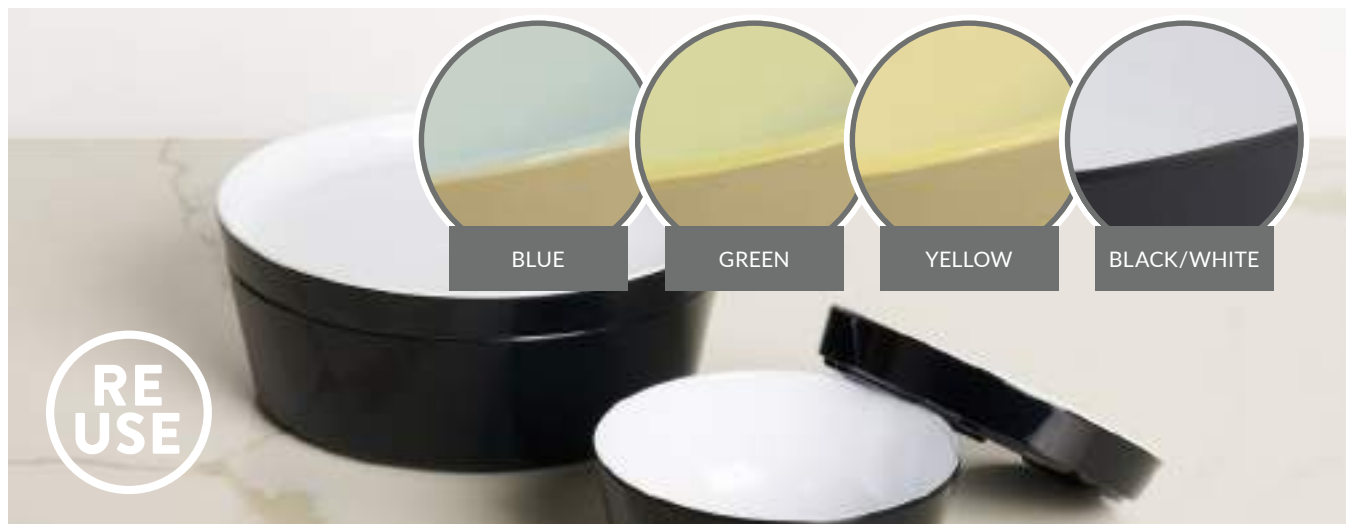

1 Reusable Food to Go

2 Miniatures

3 Skewers & Cutlery

4 Catering Bowls

5 Catering Platters

Dalebrook®

www.dalebrook.com sales@dalebrook.com
+44 (0) 1376 510 101

MAYFAIR

Simple and clean, Mayfair is a minimalistic Bento box. Available in three sizes, room service and poolside dining is covered. Much like our best selling Oasis range, the plate doubles as a lid for transporting food to the diners. Now available in the two tone black and white.

MAYFAIR

Mayfair Small Plate 139 dia. x 23mm TSG4621BL Blue TSG4621G Green TSG4621Y Yellow TB4621W Black/White	Mayfair Medium Plate 139 dia. x 23mm TSG4622BL Blue TSG4622G Green TSG4622Y Yellow TB4622W Black/White	Mayfair Large Plate 139 dia. x 23mm TSG4623BL Blue TSG4623G Green TSG4623Y Yellow TB4623W Black/White
Mayfair Small Bowl 139 dia. x 23mm TSG4652BL Blue TSG4652G Green TSG4652Y Yellow TSG4652W Black/White	Mayfair Medium Bowl 139 dia. x 23mm TSG4652BL Blue TSG4652G Green TSG4652Y Yellow TSG4652W Black/White	Mayfair Large Bowl 139 dia. x 23mm TSG4652BL Blue TSG4652G Green TSG4652Y Yellow TSG4652W Black/White