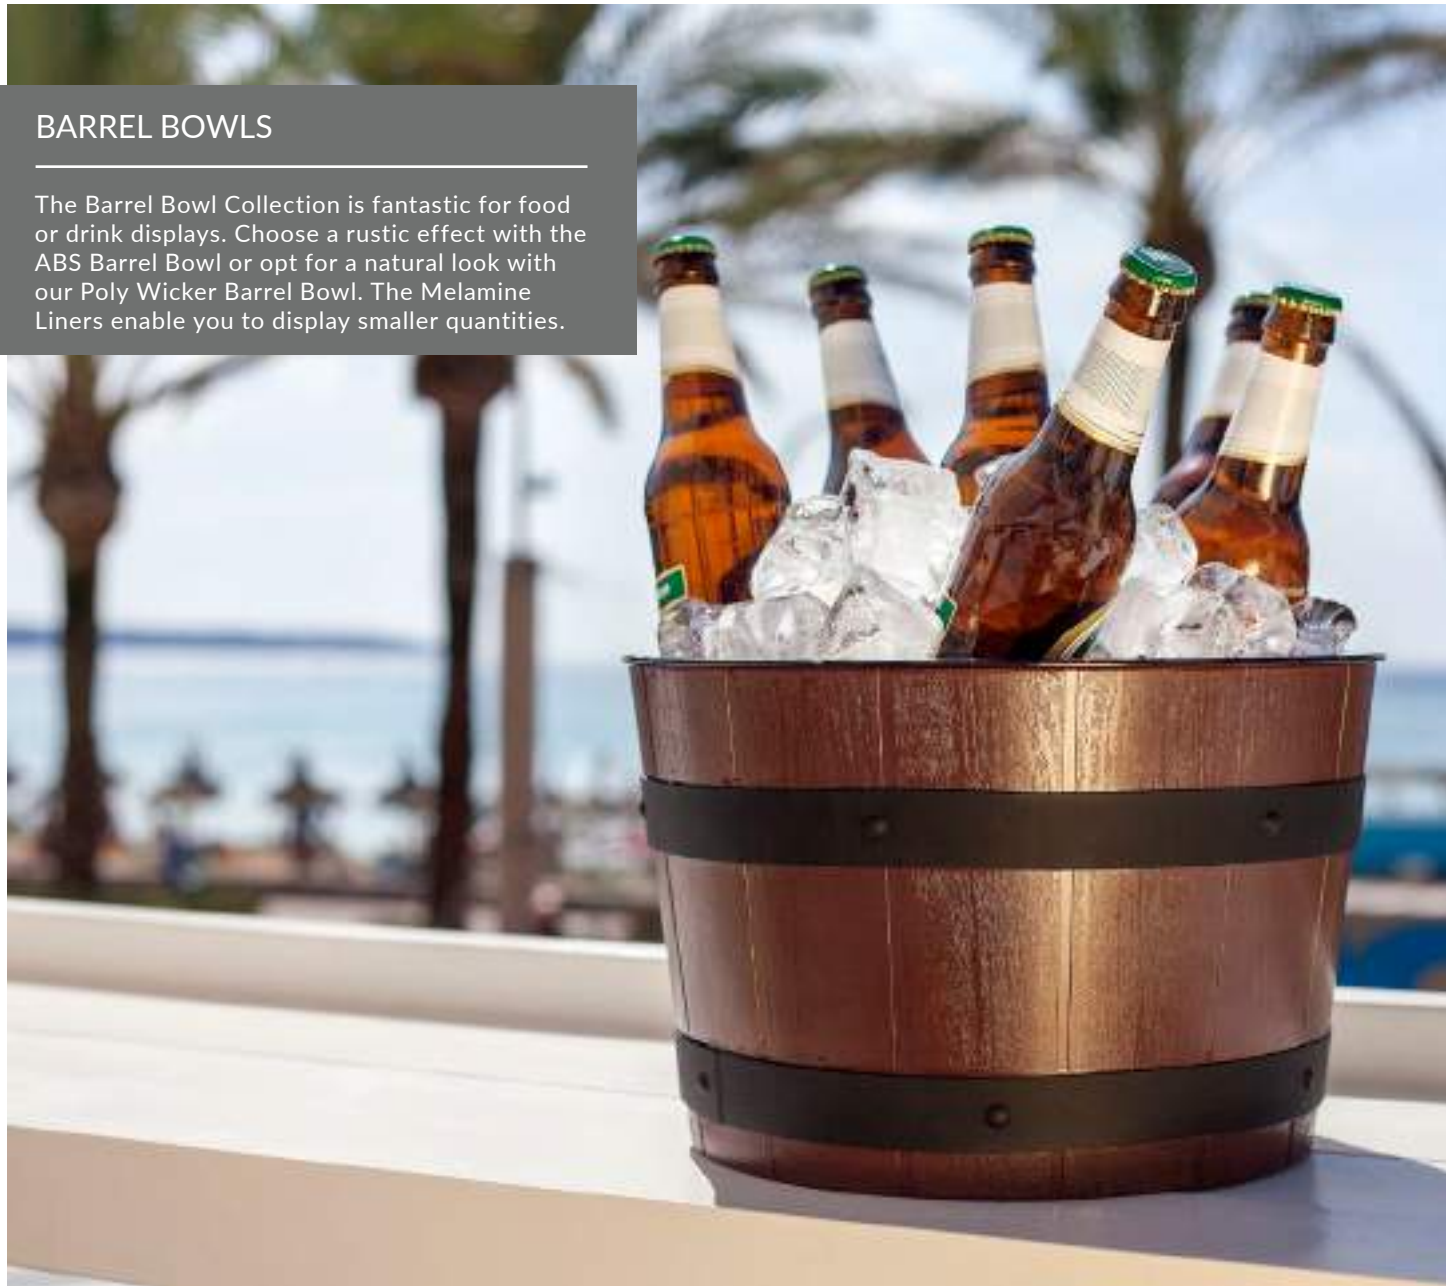

COUNTER DISPLAY & BUFFETWARE

- 1 Display Stands
- 2 Trays & Platters
- 3 Dishes
- 4 **Bowls**
- 5 Utensils

FOOD TO GO / CATERING

TABLEWARE

DISPLAY PROPS

- MELAMINE
- FITS GASTRONORM FOOTPRINT
- CAN BE STACKED
- THIS PRODUCT IS EXTRA LARGE
- NEW PRODUCT
- DESIGNED TO REPLACE DISPOSABLES
- HAS SILICONE FEET
- CAN BE EASILY RECYCLED

Dalebrook®

www.dalebrook.com sales@dalebrook.com
+44 (0) 1376 510 101

BARREL BOWLS

The Barrel Bowl Collection is fantastic for food or drink displays. Choose a rustic effect with the ABS Barrel Bowl or opt for a natural look with our Poly Wicker Barrel Bowl. The Melamine Liners enable you to display smaller quantities.

BARREL BOWLS

  5.4L ABS Barrel Bowl BB352 245 dia. x 150mm	 3.9L Black Liner BLB352 250 dia. x 125mm	 3.9L Barrel Bowl Set (BB352 + BLB352) BBS352 250 dia. x 150mm
  7.5L ABS Barrel Bowl BB353 260 dia. x 195mm	 5.7L Black Liner BLB353 265 dia. x 170mm	 5.7L Barrel Bowl Set (BB353 + BLB353) BBS353 265 dia. x 195mm

BARREL BOWLS

  10L ABS Barrel Bowl BB300 300 dia. x 195mm	 4.5L Black Liner BLB350 307 dia. x 90mm	 4.5L Barrel Bowl Set (BB300 + BLB350) BBS350 307 dia. x 195mm
  10L ABS Barrel Bowl BB300 300 dia. x 195mm	 6.5L Black Liner BLB360 307 dia. x 150mm	 6.5L Barrel Bowl Set (BB300 + BLB360) BBS360 307 dia. x 195mm
  10L ABS Barrel Bowl BB300 300 dia. x 195mm	 8L Black Liner BLB355 303 dia. x 170mm	 8L Barrel Bowl Set (BB300 + BLB355) BBS355 303 dia. x 195mm
  Acrylic Barrel Bowl Lid BBC360L 309 dia x 6mm Works with BBS355, BBS350, BBS360	 Acrylic Barrel Bowl Lid BBC350L 312 dia. x 25mm Works with BBS355, BBS350, BBS360	 Acrylic Tura Barrel Bowl Lid BBC300L 260 dia. x 6mm

TURA BARREL BOWLS

  6.5L Tura Barrel Bowl TWD300 265 dia. x 200mm	 3L Tura Barrel Bowl TWD351 211 dia. x 160mm	 1.5L Tura Barrel Bowl Insert BLW351 211 dia. x 70mm