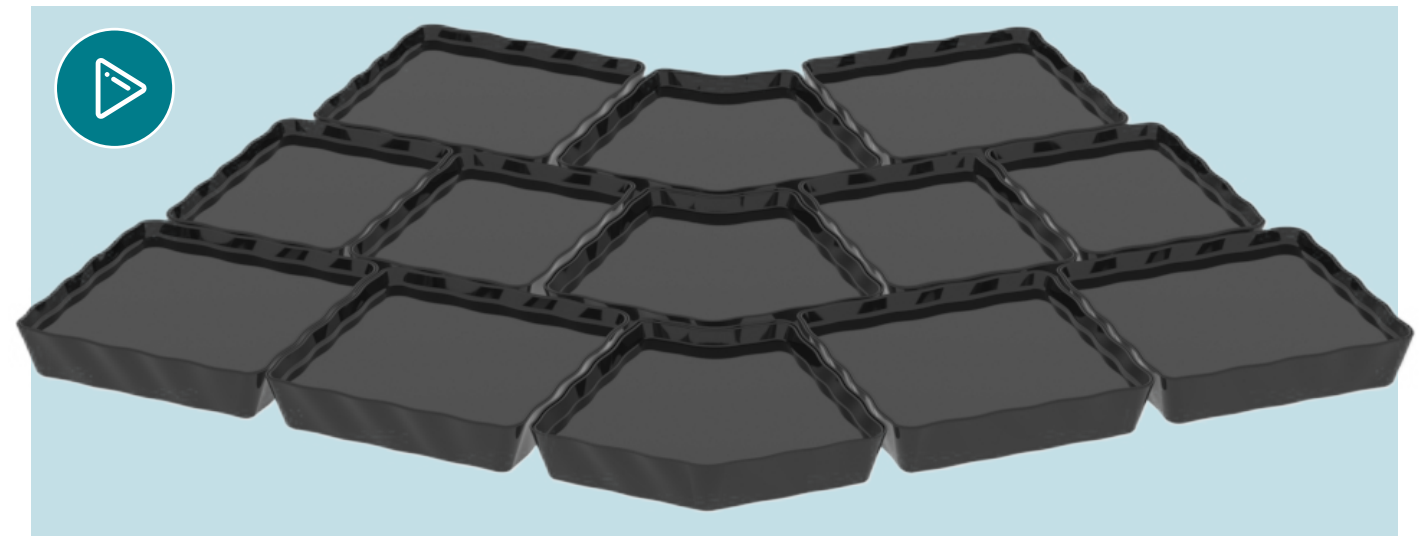

AALTO CORNER TRAYS MF ST SF NEW 840