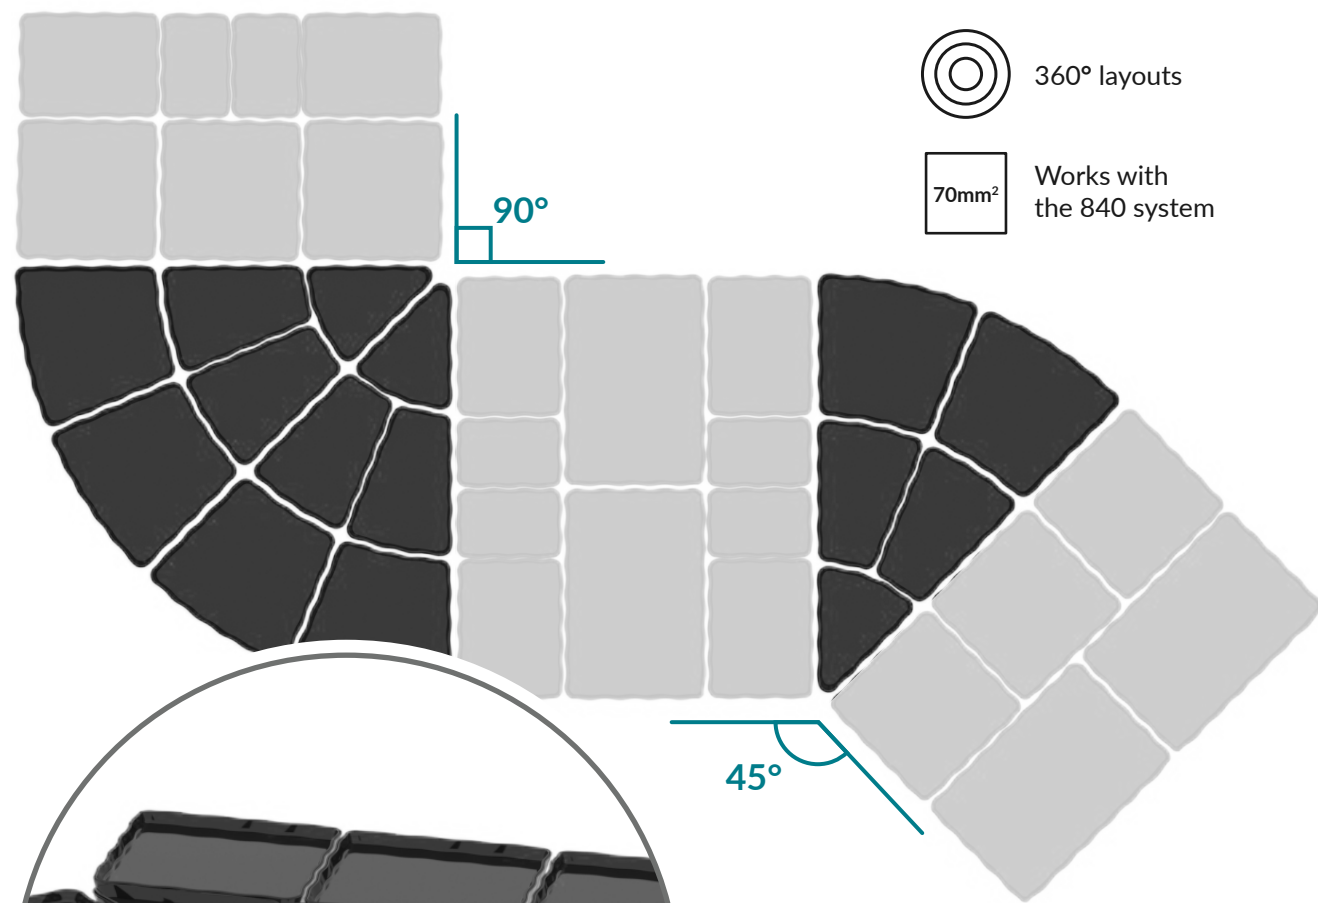

Dalebrook

www.dalebrook.com sales@dalebrook.com
+44 (0) 1376 510 101

AALTO 360° TRAYS MF ST SF NEW 840

Aalto Tray	Aalto Tray	Aalto Tray
TB2446 Tray 230x185x20mm 255ml	TB2447 Tray 270x198x20mm 380ml	TB2448 Tray 280x305x20mm 730ml
TB2436 Dish 244x200x60mm 1.3L	TB2437 Dish 282x210x60mm 1.8L	TB2438 Dish 286x315x60mm 2.8L