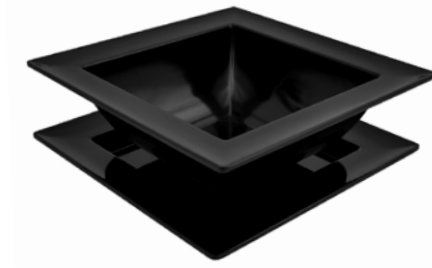

DOVER DISHES