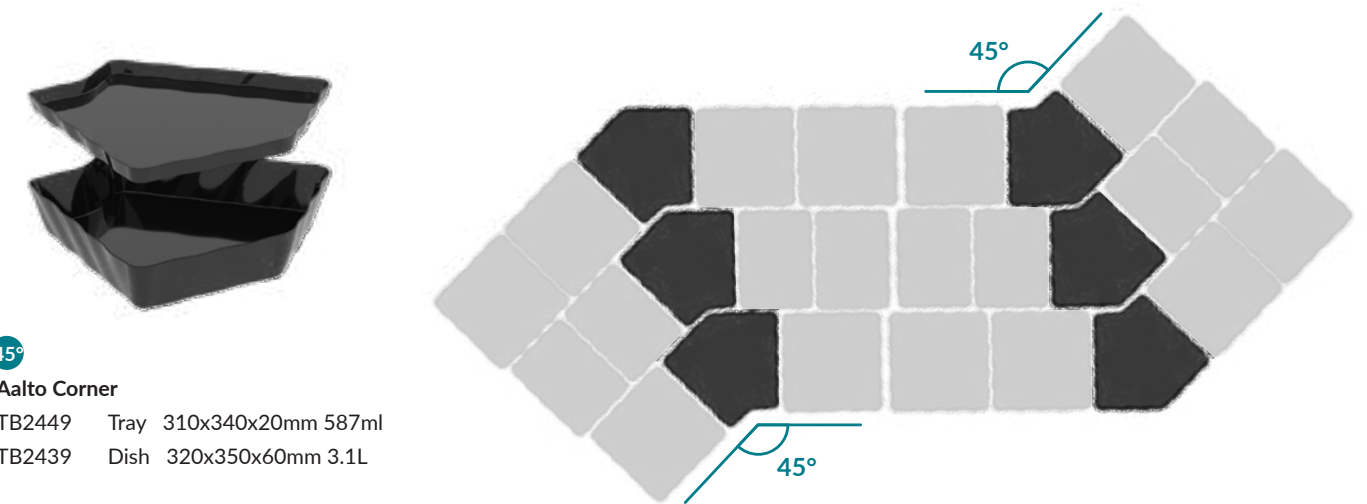

45° Aalto Corner
TB2449 Tray 310x340x20mm 587ml
TB2439 Dish 320x350x60mm 3.1L