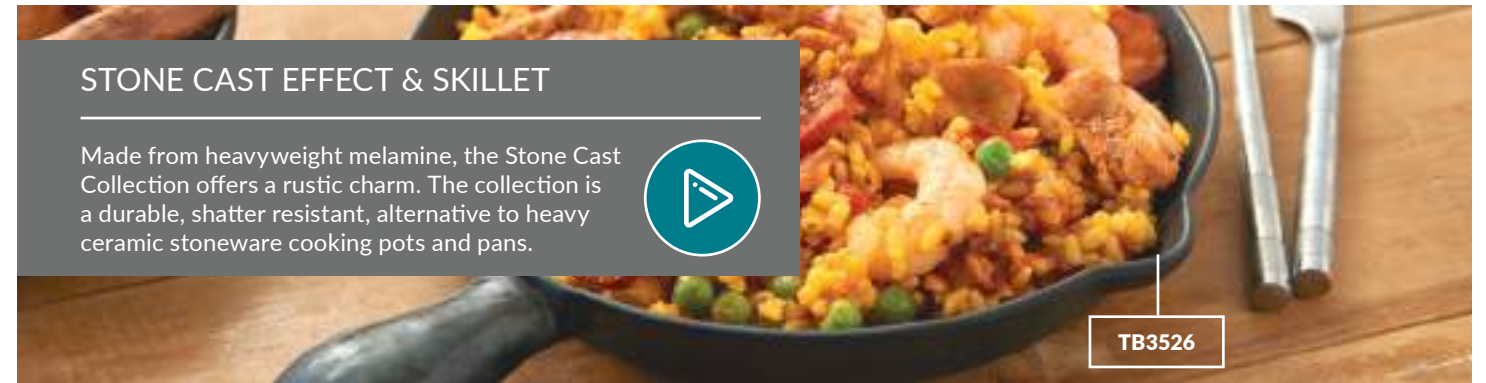

STONE CAST EFFECT & SKILLET

Made from heavyweight melamine, the Stone Cast Collection offers a rustic charm. The collection is a durable, shatter resistant, alternative to heavy ceramic stoneware cooking pots and pans.

TB3526

STONE CAST EFFECT & SKILLET

PIZZA PLATES