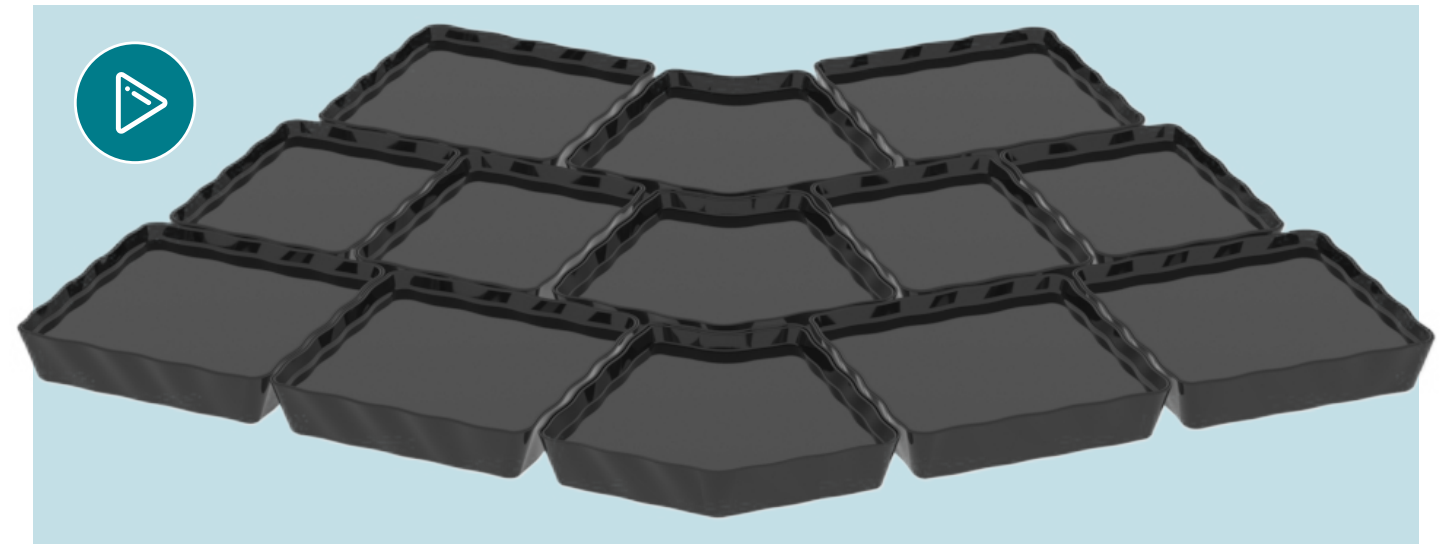

Dalebrook

www.dalebrook.com sales@dalebrook.com
+44 (0) 1376 510 101

AALTO 360° DISHES **MF** **CS** **SF** **NEW**

Aalto Tray	Aalto Tray	Aalto Tray
TB2445 Tray 230x185x20mm 255ml	TB2441 Tray 270x198x20mm 380ml	TB2442 Tray 280x305x20mm 730ml
TB2435 Dish 244x200x60mm 1.3L	TB2431 Dish 282x210x60mm 1.8L	TB2432 Dish 286x315x60mm 2.8L