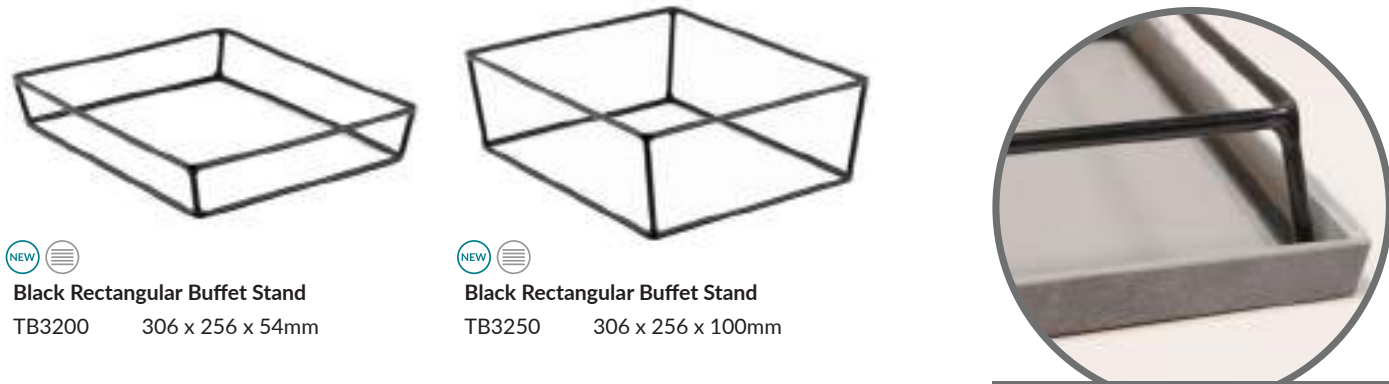

Dalebrook

www.dalebrook.com sales@dalebrook.com
+44 (0) 1376 510 101

RECTANGULAR BUFFET STANDS - HALF GASTRO NEW

NEW SF
Black Rectangular Buffet Stand
TB3200 306 x 256 x 54mm

NEW SF
Black Rectangular Buffet Stand
TB3250 306 x 256 x 100mm