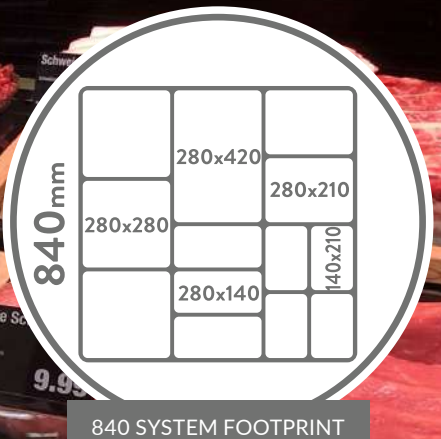

URBAN

Highlight products with the frame platter. Designed for fresh food areas, the elevated profile prevents liquid from spilling over. Silicone feet are provided to prevent skating in the counter.

COMBINE WITH 3 TIER HPL RISERS