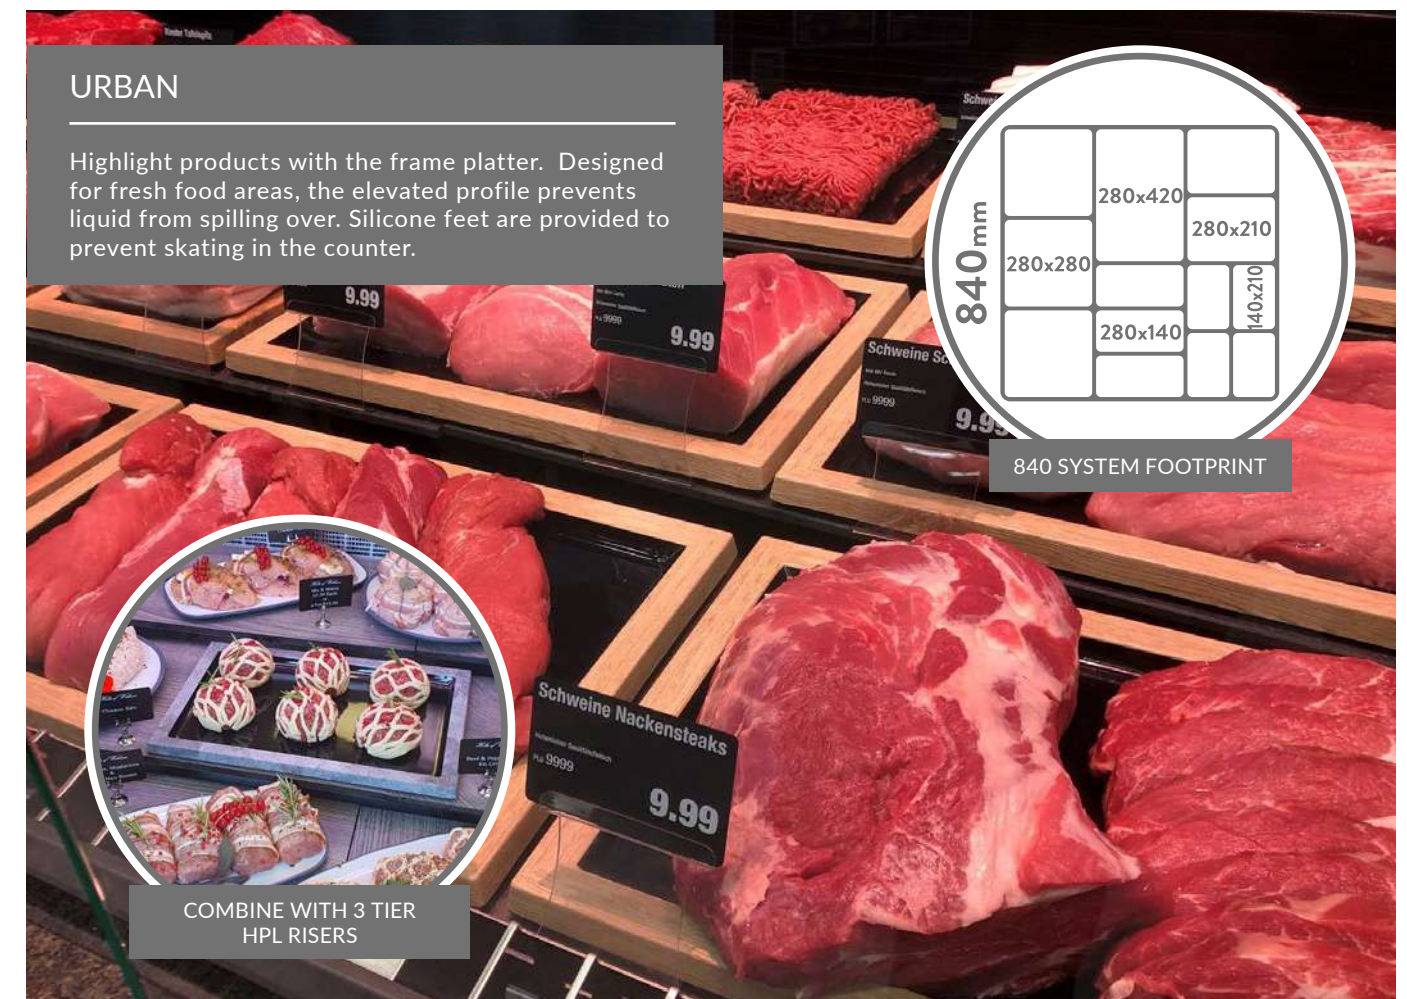

URBAN

Highlight products with the frame platter. Designed for fresh food areas, the elevated profile prevents liquid from spilling over. Silicone feet are provided to prevent skating in the counter.

COMBINE WITH 3 TIER HPL RISERS