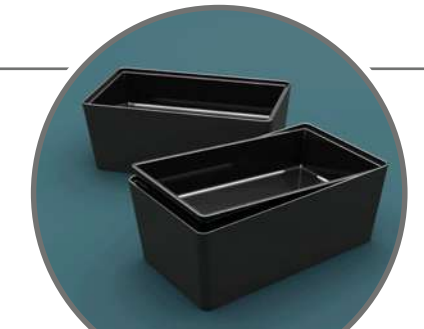

NORDIC TRAYS AVAILABLE IN THE RANGE

1.5L
Matt Black Nordic Insert
250 x 140 x 50mm
TB4526M Black

2.5L
Matt Black Nordic Dish
257 x 147 x 100mm
TB4525M Black

1L
Matt Black Nordic Dish
147 x 128 x 100mm
TB4527M Black