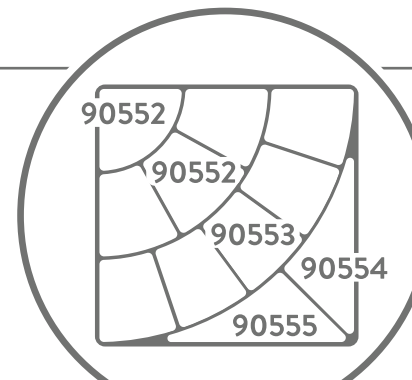

CURVED WAVY PLATTER