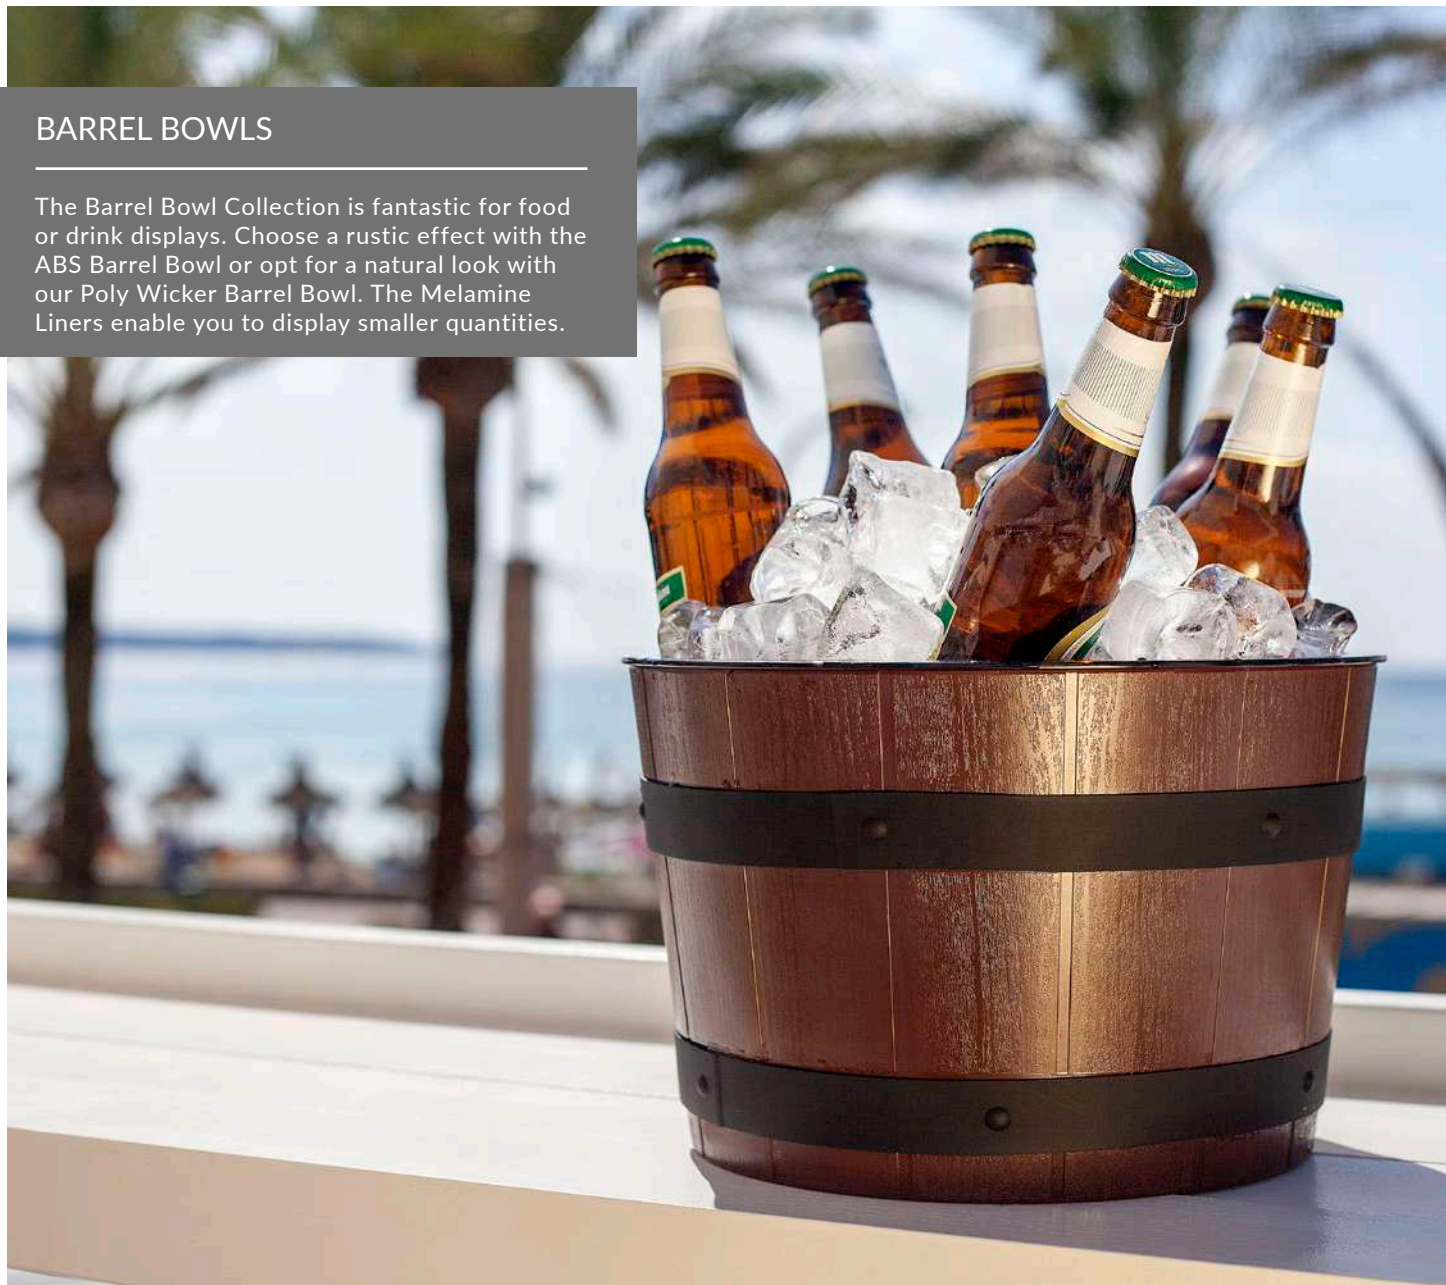

Dalebrook®

www.dalebrook.com sales@dalebrook.com
+44 (0) 1376 510 101

BARREL BOWLS

The Barrel Bowl Collection is fantastic for food or drink displays. Choose a rustic effect with the ABS Barrel Bowl or opt for a natural look with our Poly Wicker Barrel Bowl. The Melamine Liners enable you to display smaller quantities.