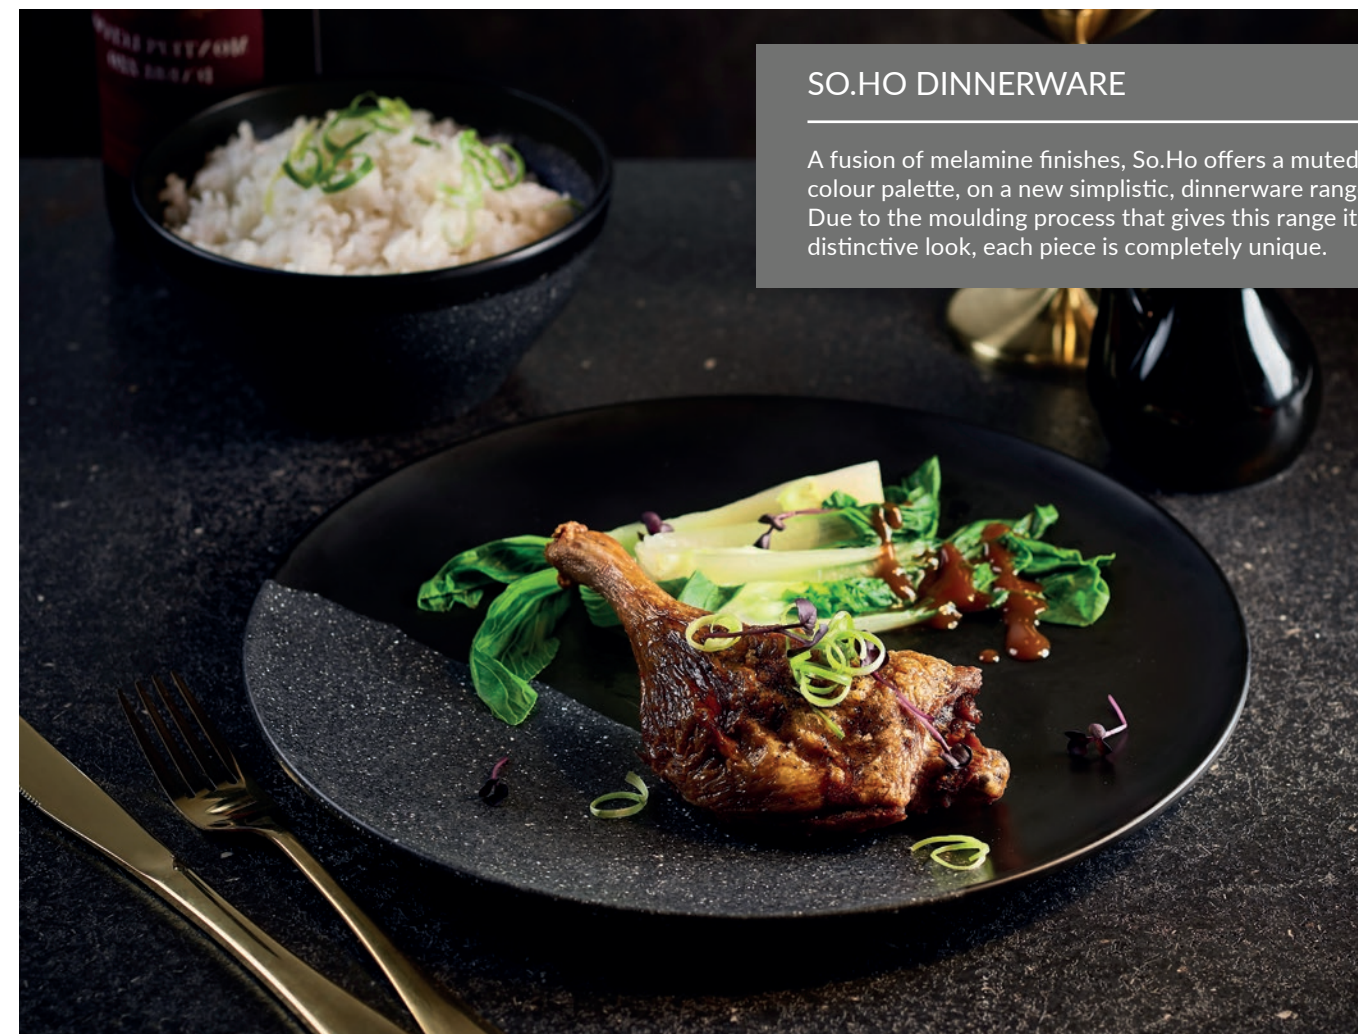

SO.HO DINNERWARE

A fusion of melamine finishes, So.Ho offers a muted colour palette, on a new simplistic, dinnerware range. Due to the moulding process that gives this range its distinctive look, each piece is completely unique.