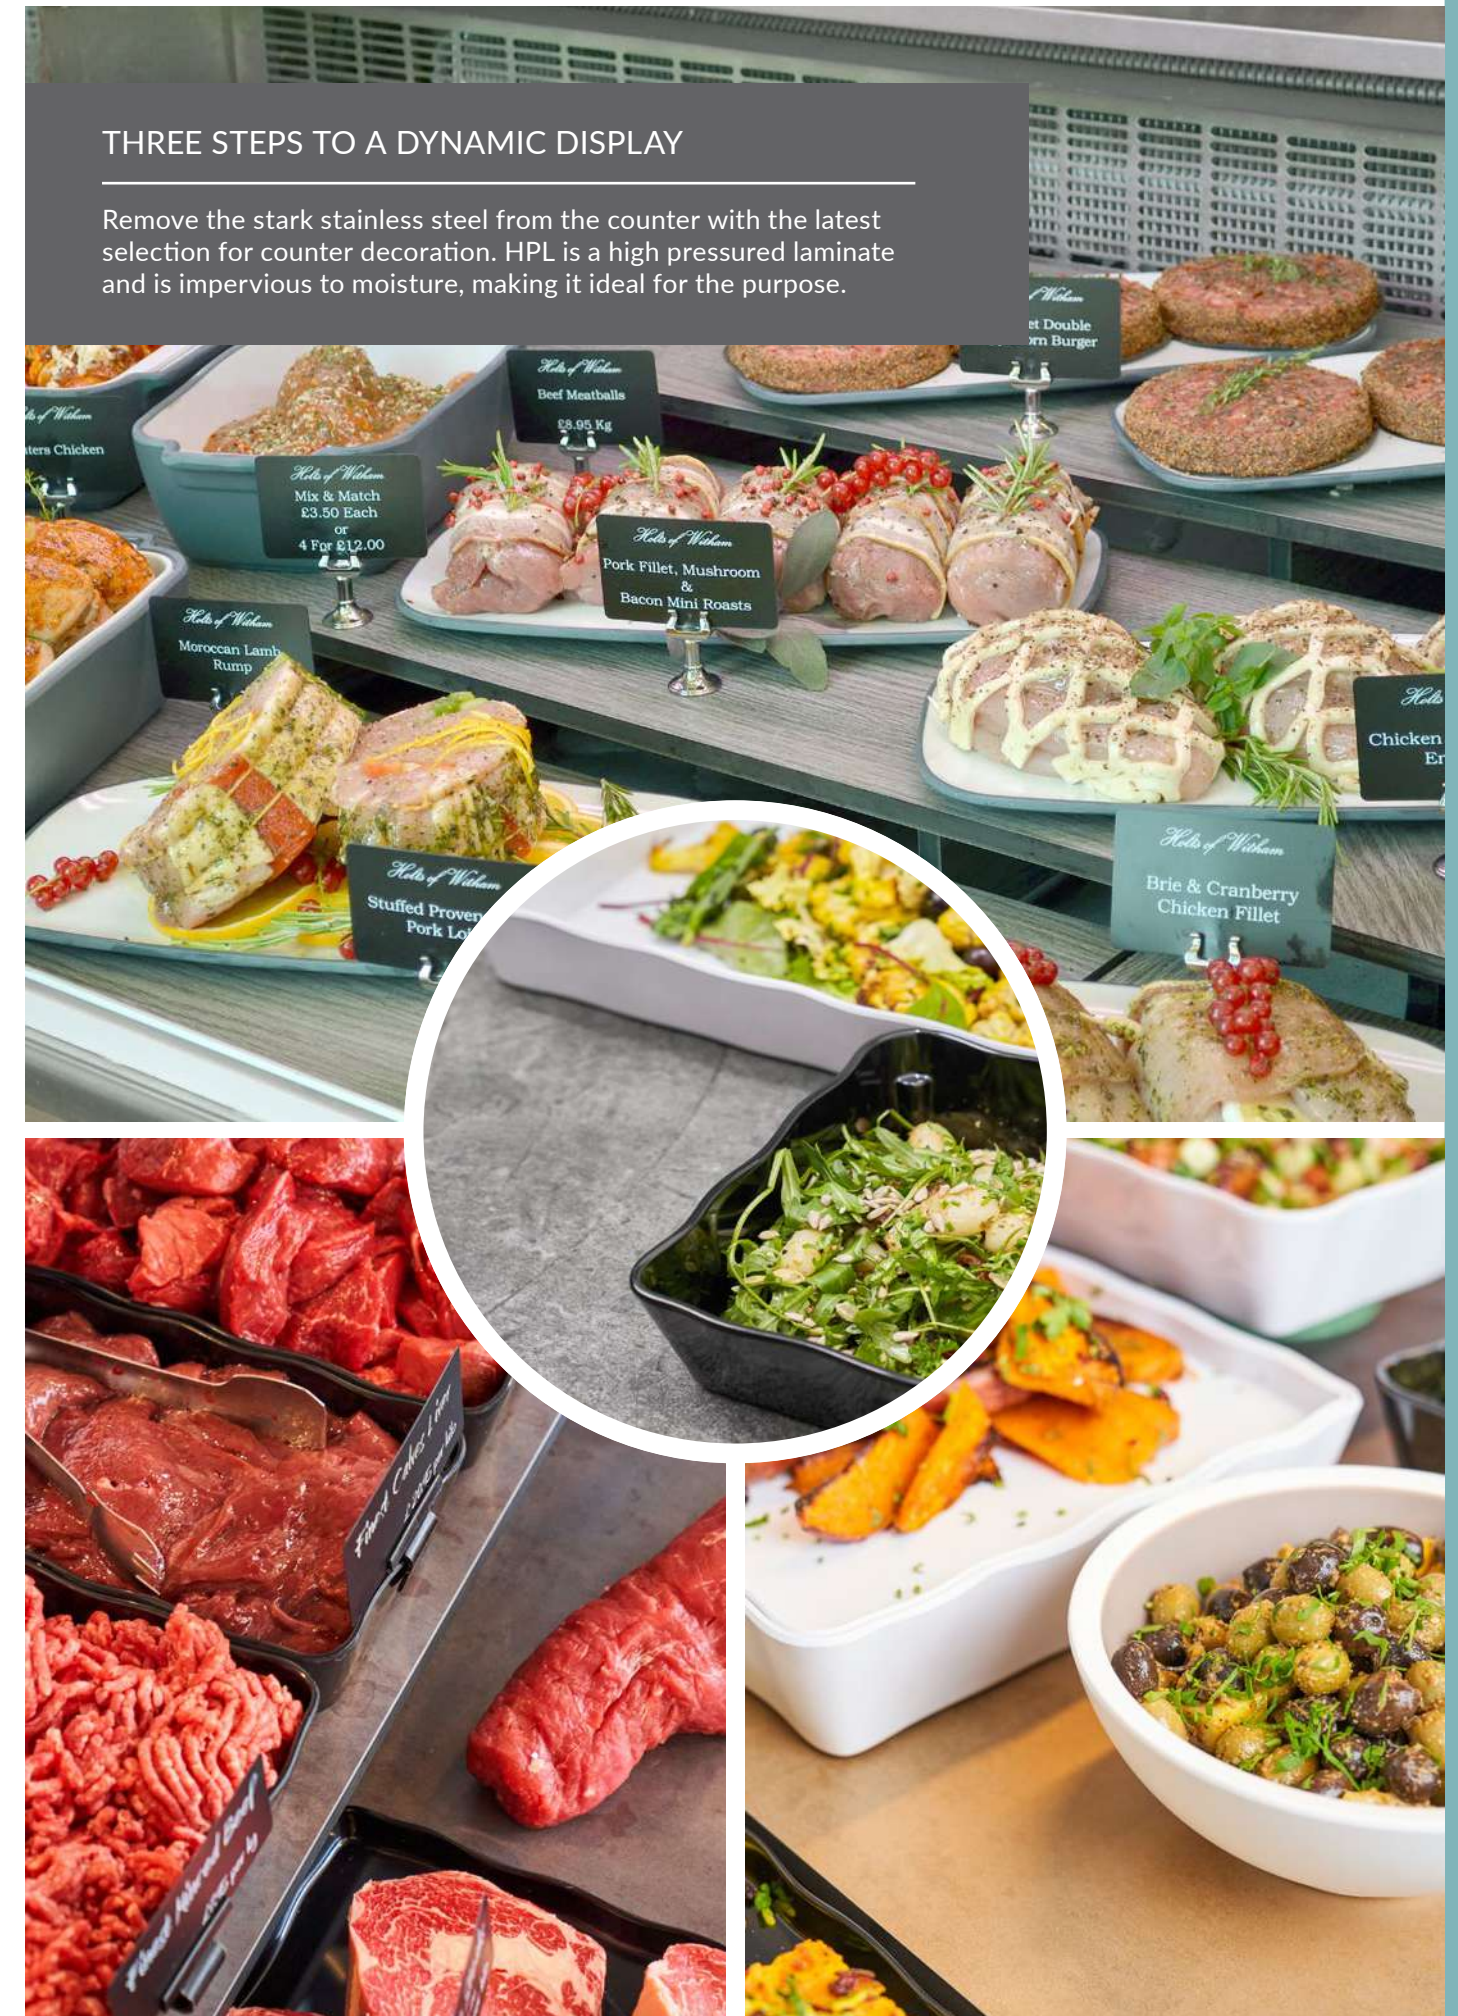

- 1 Display Stands
- 2 Trays & Platters
- 3 Dishes
- 4 Bowls
- 5 Utensils

FOOD TO GO / CATERING

TABLEWARE

DISPLAY PROPS

- MELAMINE
- FITS GASTRONORM FOOTPRINT
- CAN BE STACKED
- THIS PRODUCT IS EXTRA LARGE
- NEW PRODUCT
- DESIGNED TO REPLACE DISPOSABLES
- HAS SILICONE FEET
- CAN BE EASILY RECYCLED