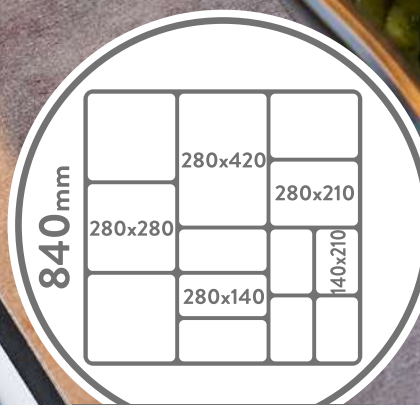

ALTO

Designed to work within an 840mm footprint, create multiple combinations across the five dishes. Trays act as reduced capacity inserts for the respective dishes. Wavy finish runs throughout walls of dishes and trays.

Aalto
THE 840 SYSTEM

840 SYSTEM FOOTPRINT