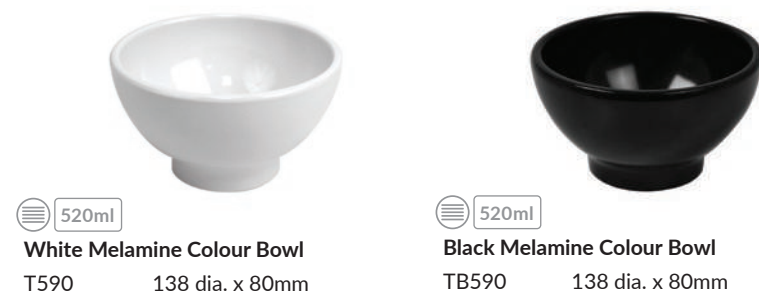

DRESSING & SAUCE POTS **MF**