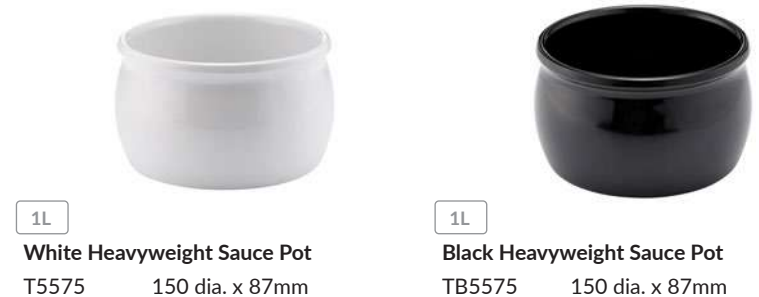

DRESSING & SAUCE POTS **MF**