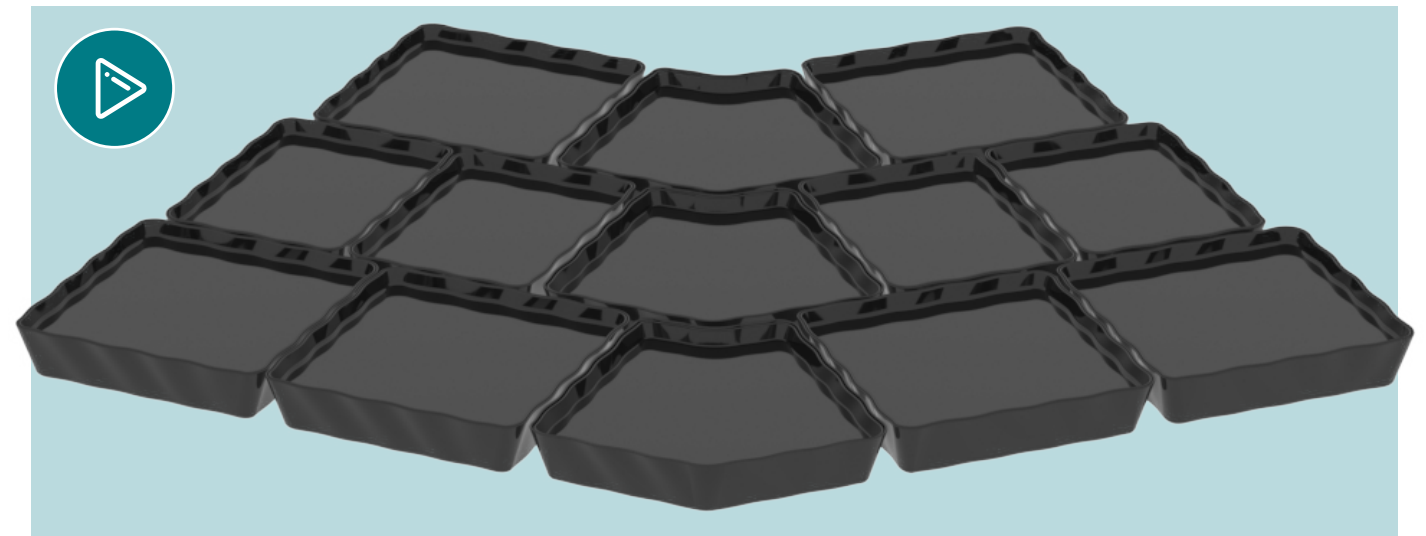

COUNTER DISPLAY & BUFFETWARE

1 Display Stands

2 Trays & Platters

3 Dishes

4 Bowls

5 Utensils

FOOD TO GO / CATERING

TABLEWARE

DISPLAY PROPS

- MF MELAMINE
- GN FITS GASTRONORM FOOTPRINT
- ST CAN BE STACKED
- XL THIS PRODUCT IS EXTRA LARGE
- NEW NEW PRODUCT
- RE USE DESIGNED TO REPLACE DISPOSABLES
- SF HAS SILICONE FEET
- RECYCLE CAN BE EASILY RECYCLED

Dalebrook

www.dalebrook.com sales@dalebrook.com
+44 (0) 1376 510 101

AALTO 360° TRAYS MF ST SF NEW 840

Aalto Tray					
TB2446	Tray	230x185x20mm	255ml	TB2447	Tray
TB2436	Dish	244x200x60mm	1.3L	TB2437	Dish
				TB2448	Tray
				TB2438	Dish

AALTO CORNER TRAYS MF ST SF NEW 840