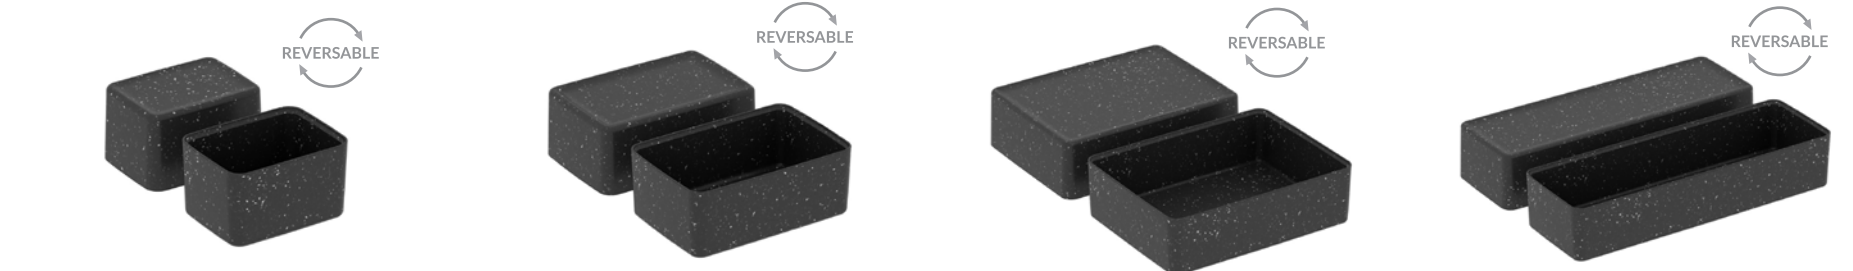

1.5L
Kata Crock
TKT4214 130 x 175 x 100mm Black
TKTW4214 130 x 175 x 100mm White

3.2L
Kata Crock
TKT4212 175 x 260 x 100mm Black
TKTW4212 175 x 260 x 100mm White

6.7L
Kata Crock
TKT4216 345 x 260 x 100mm Black
TKTW4216 345 x 260 x 100mm White

6.65L
Kata Crock
TKT4218 175 x 520 x 100mm Black
TKTW4218 175 x 520 x 100mm White