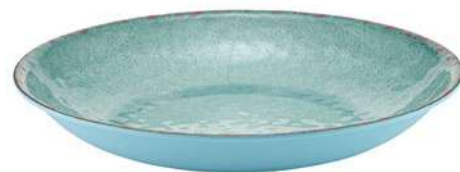

6L XL
Casablanca Bowl
420 dia. x 70mm
TBL1630 Blue
TG1630 Green
TGY1630 Grey
TOR1630 Orange
TR1630 Red