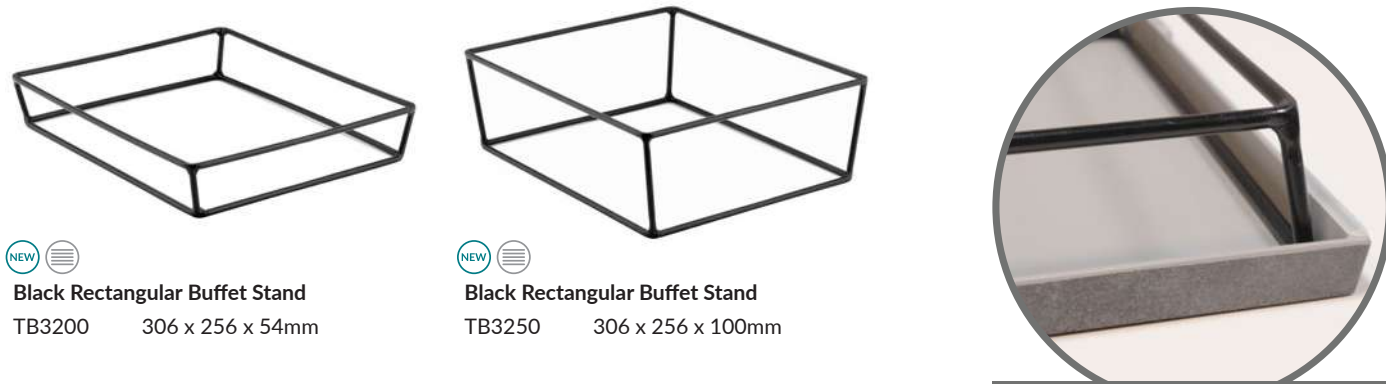

Dalebrook

www.dalebrook.com sales@dalebrook.com
+44 (0) 1376 510 101

RECTANGULAR BUFFET STANDS - HALF GASTRO NEW

NEW SF
Black Rectangular Buffet Stand
TB3200 306 x 256 x 54mm

NEW SF
Black Rectangular Buffet Stand
TB3250 306 x 256 x 100mm