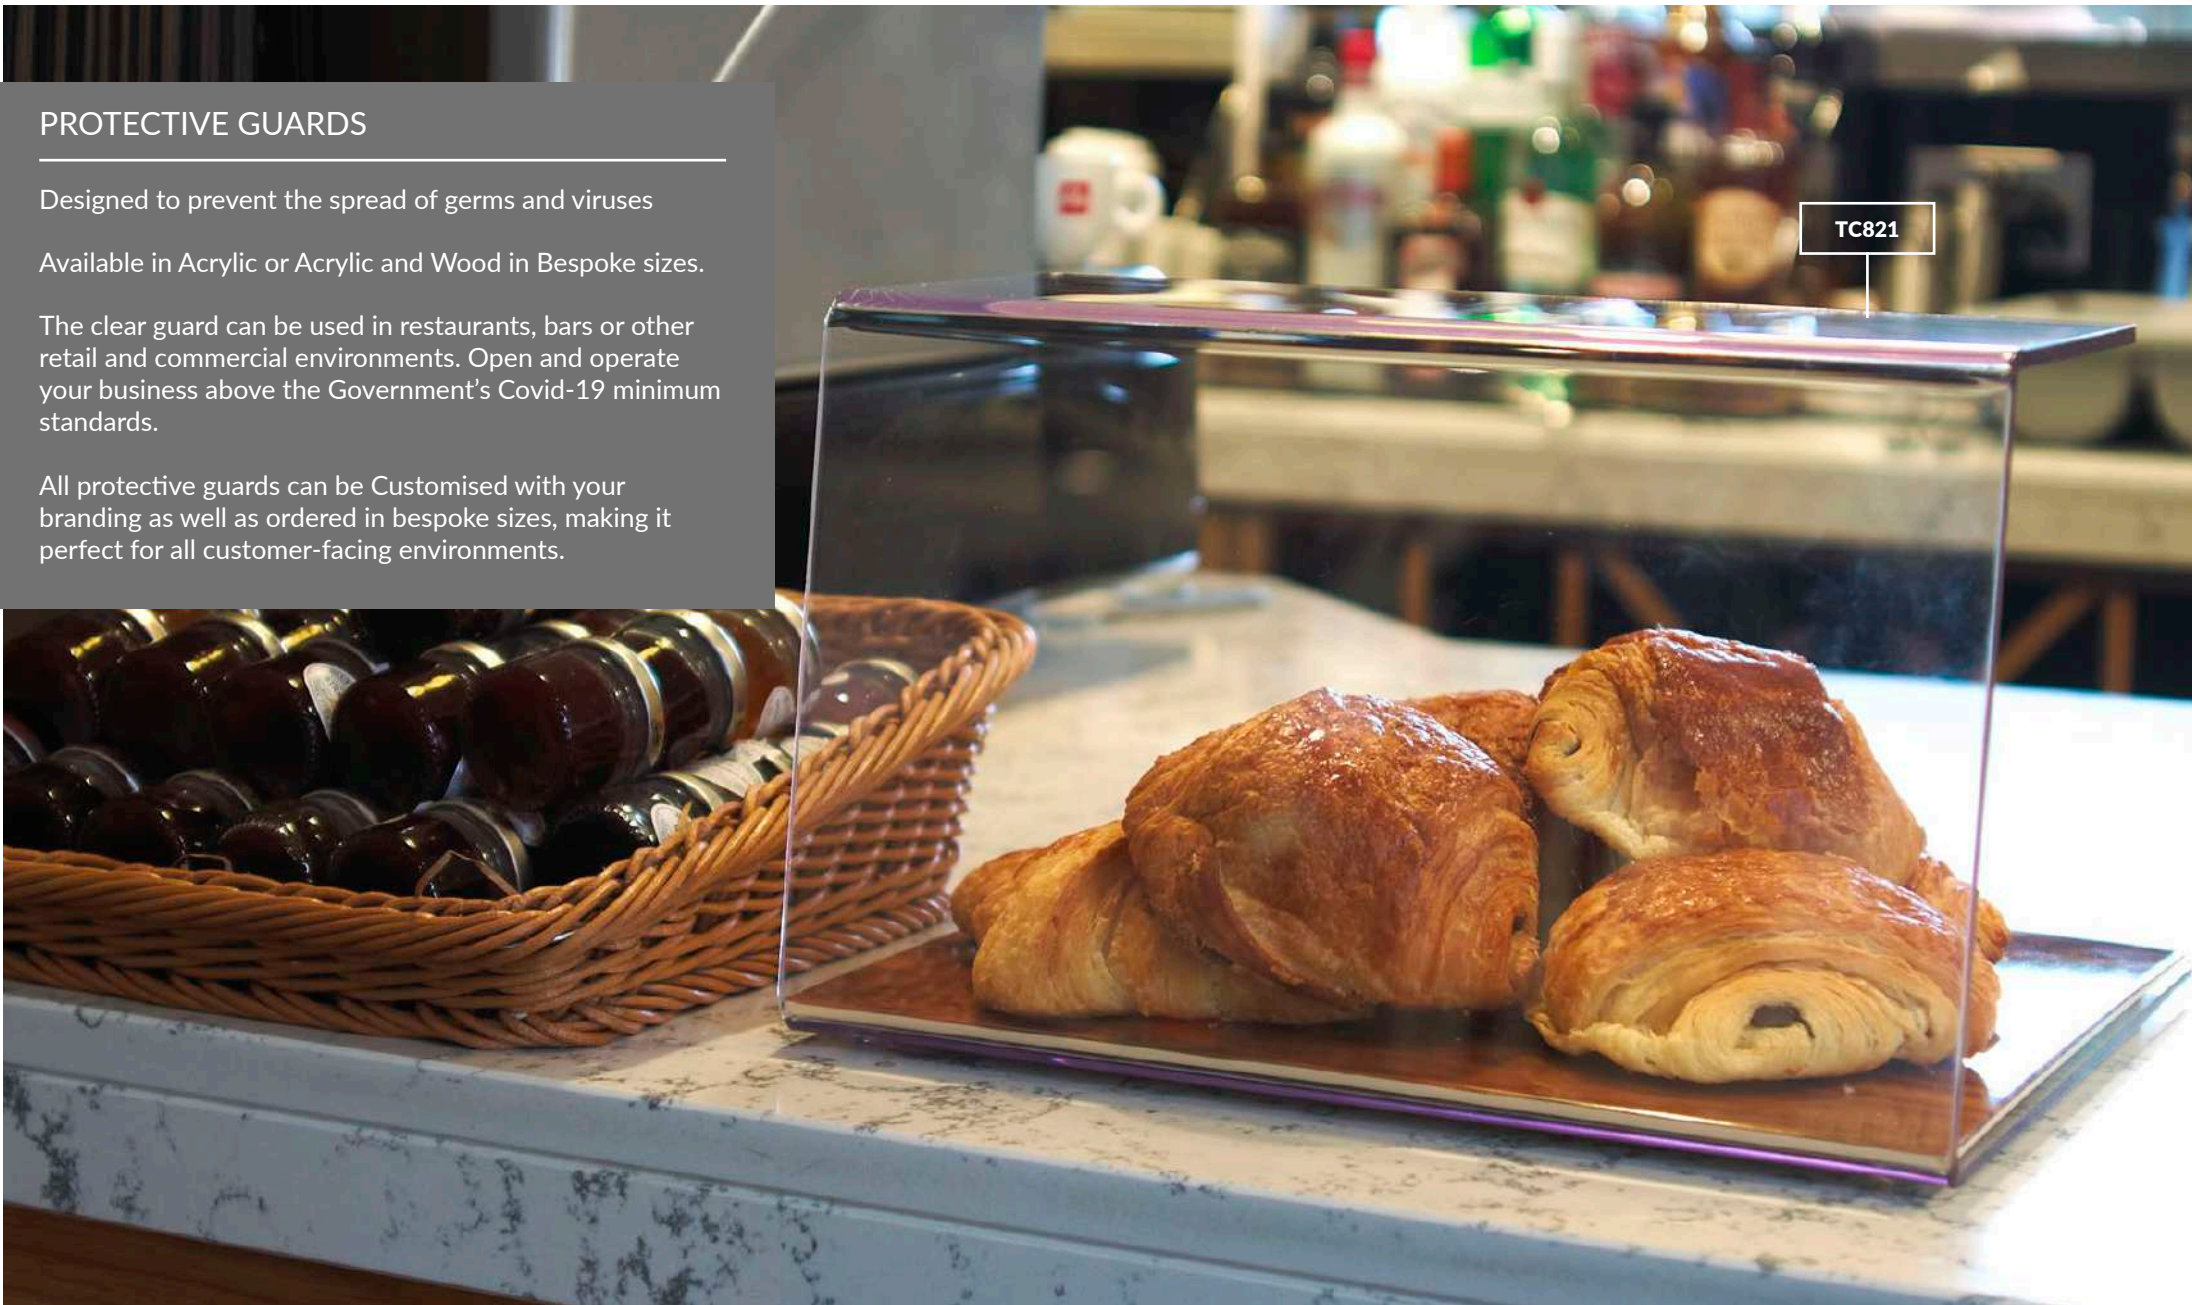

COUNTER DISPLAY & BUFFETWARE

- 1 Display Stands
- 2 Trays & Platters
- 3 Dishes
- 4 Bowls
- 5 Utensils

FOOD TO GO / CATERING

TABLEWARE

DISPLAY PROPS

- MELAMINE
- FITS GASTRONORM FOOTPRINT
- CAN BE STACKED
- THIS PRODUCT IS EXTRA LARGE
- NEW PRODUCT
- DESIGNED TO REPLACE DISPOSABLES
- HAS SILICONE FEET
- CAN BE EASILY RECYCLED

Dalebrook®

www.dalebrook.com sales@dalebrook.com
+44 (0) 1376 510 101

PROTECTIVE GUARDS

Designed to prevent the spread of germs and viruses
Available in Acrylic or Acrylic and Wood in Bespoke sizes.
The clear guard can be used in restaurants, bars or other retail and commercial environments. Open and operate your business above the Government's Covid-19 minimum standards.
All protective guards can be Customised with your branding as well as ordered in bespoke sizes, making it perfect for all customer-facing environments.

GUARD