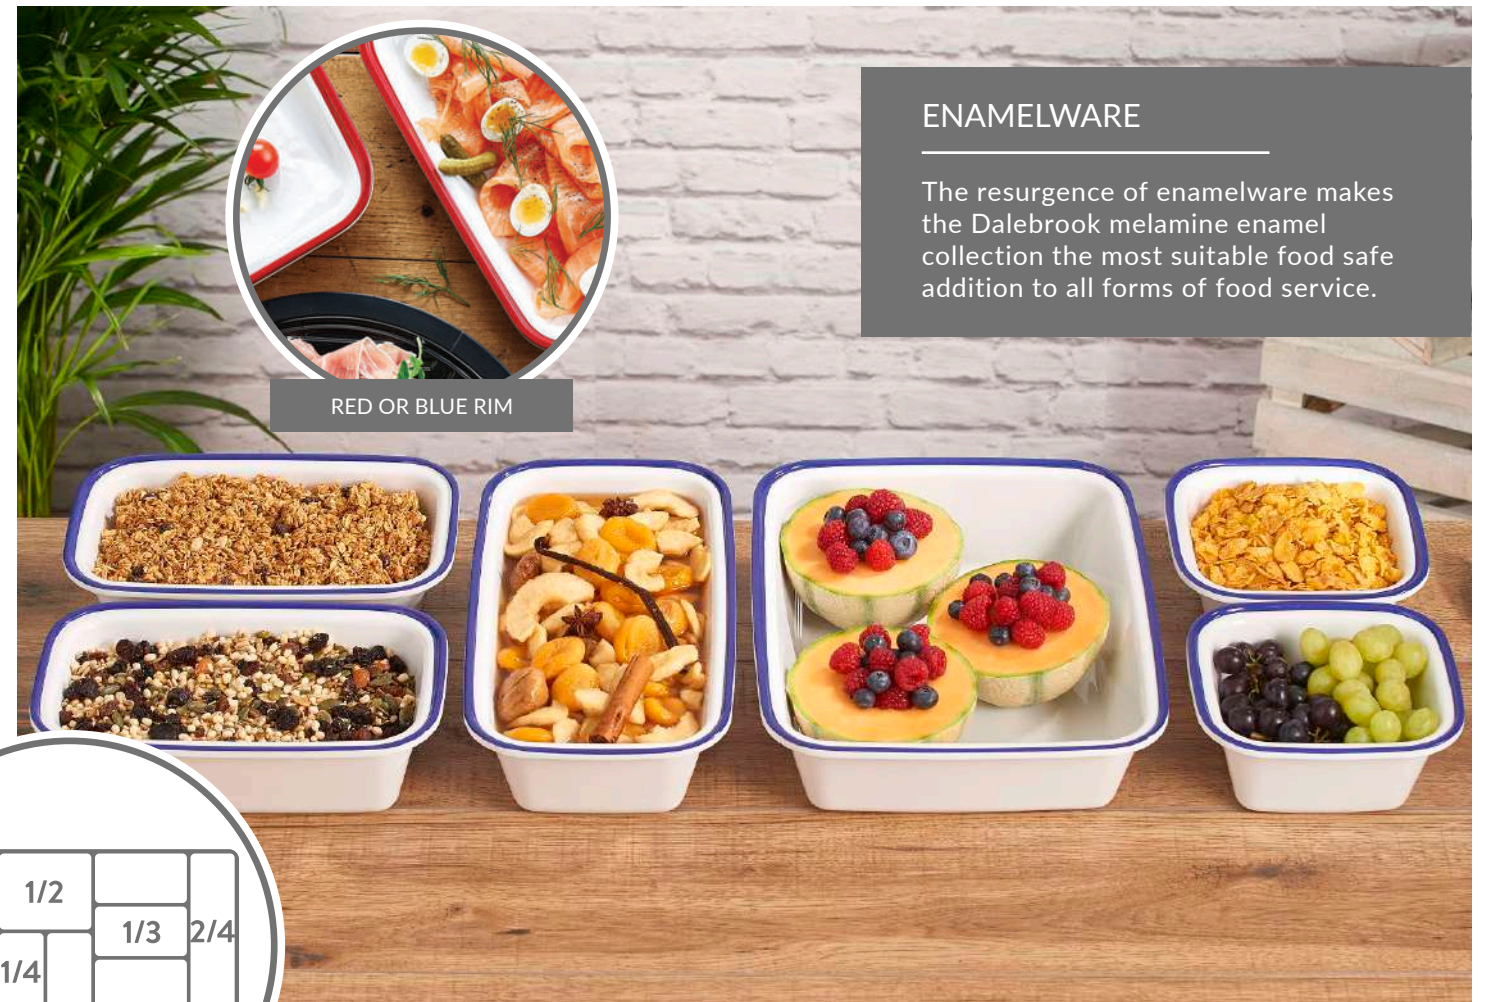

COUNTER DISPLAY & BUFFETWARE

- 1 Display Stands
- 2 Trays & Platters
- 3 Dishes
- 4 Bowls
- 5 Utensils

FOOD TO GO / CATERING

TABLEWARE

DISPLAY PROPS

- MELAMINE
- FITS GASTRONORM FOOTPRINT
- CAN BE STACKED
- THIS PRODUCT IS EXTRA LARGE
- NEW PRODUCT
- DESIGNED TO REPLACE DISPOSABLES
- HAS SILICONE FEET
- CAN BE EASILY RECYCLED

Dalebrook

www.dalebrook.com sales@dalebrook.com
+44 (0) 1376 510 101

VERDURA CROCKS

3.8L Black 1/2 GN Verdura Crock TB6612W 325 x 265 x 113mm	1.8L Black 1/4 GN Verdura Crock TB6614W 265 x 162 x 113mm	1L Black 1/6 GN Verdura Crock TB6616W 176 x 162 x 112mm
3.8L Grey 1/2 GN Verdura Crock TGY6612W 325 x 265 x 113mm	1.8L Grey 1/4 GN Verdura Crock TGY6614W 265 x 162 x 113mm	1L Grey 1/6 GN Verdura Crock TGY6616W 176 x 162 x 112mm
3.8L Stone 1/2 GN Verdura Crock TST6612W 325 x 265 x 113mm	1.8L Stone 1/4 GN Verdura Crock TST6614W 265 x 162 x 113mm	1L Stone 1/6 GN Verdura Crock TST6616W 176 x 162 x 112mm
3.8L Terracotta 1/2 GN Verdura Crock TB6612W 325 x 265 x 113mm	1.8L Terracotta 1/4 GN Verdura Crock TB6614W 265 x 162 x 113mm	1L Terracotta 1/6 GN Verdura Crock TB6616W 176 x 162 x 112mm

ENAMELWARE
The resurgence of enamelware makes the Dalebrook melamine enamel collection the most suitable food safe addition to all forms of food service.