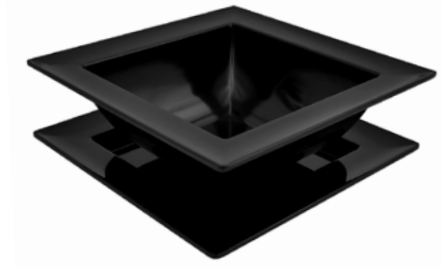

DOVER DISHES