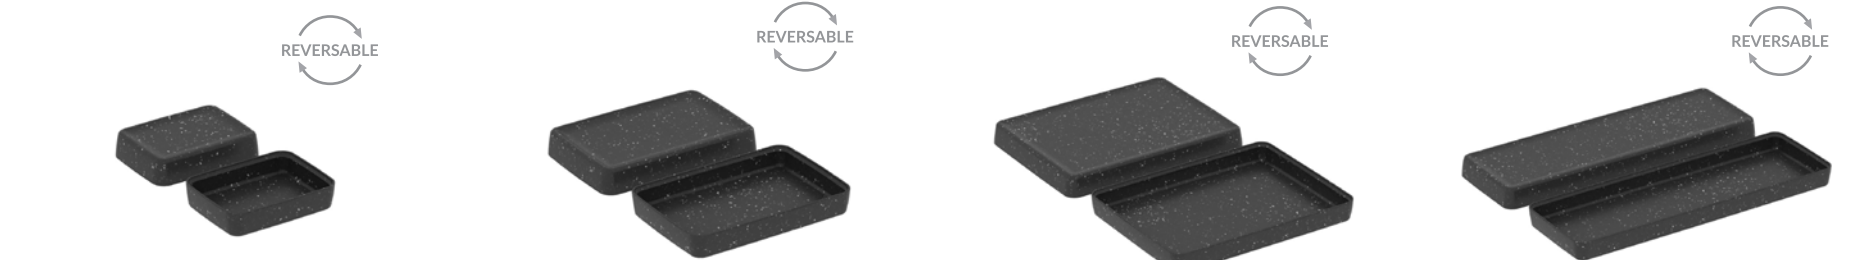

COUNTER DISPLAY & BUFFETWARE

1 Display Stands

2 Trays & Platters

3 Dishes

4 Bowls

5 Utensils

FOOD TO GO / CATERING

TABLEWARE

DISPLAY PROPS

- MELAMINE
- FITS GASTRONORM FOOTPRINT
- CAN BE STACKED
- THIS PRODUCT IS EXTRA LARGE
- NEW PRODUCT
- DESIGNED TO REPLACE DISPOSABLES
- HAS SILICONE FEET
- CAN BE EASILY RECYCLED

Dalebroom®

www.dalebroom.com sales@dalebroom.com
+44 (0) 1376 510 101

KATA

FIND OUT MORE ABOUT THIS PRODUCT
WWW.DALEBROOK.COM/CASE-STUDY

350ml
Kata Crock
TKT4234 130 x 175 x 40mm Black
TKTW4234 130 x 175 x 40mm White

750ml
Kata Crock
TKT4232 175 x 260 x 40mm Black
TKTW4232 175 x 260 x 40mm White

1.95L
Kata Crock
TKT4236 345 x 260 x 40mm Black
TKTW4236 345 x 260 x 40mm White

1.75L
Kata Crock
TKT4238 175 x 520 x 40mm Black
TKTW4238 175 x 520 x 40mm White