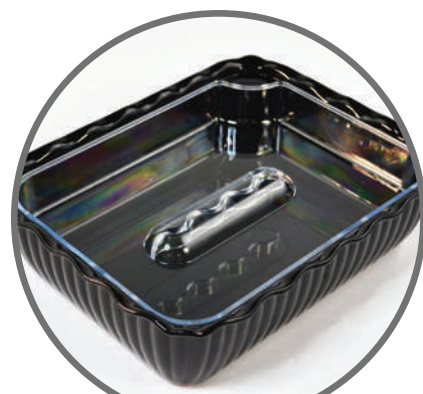

USE LID AS INSERT