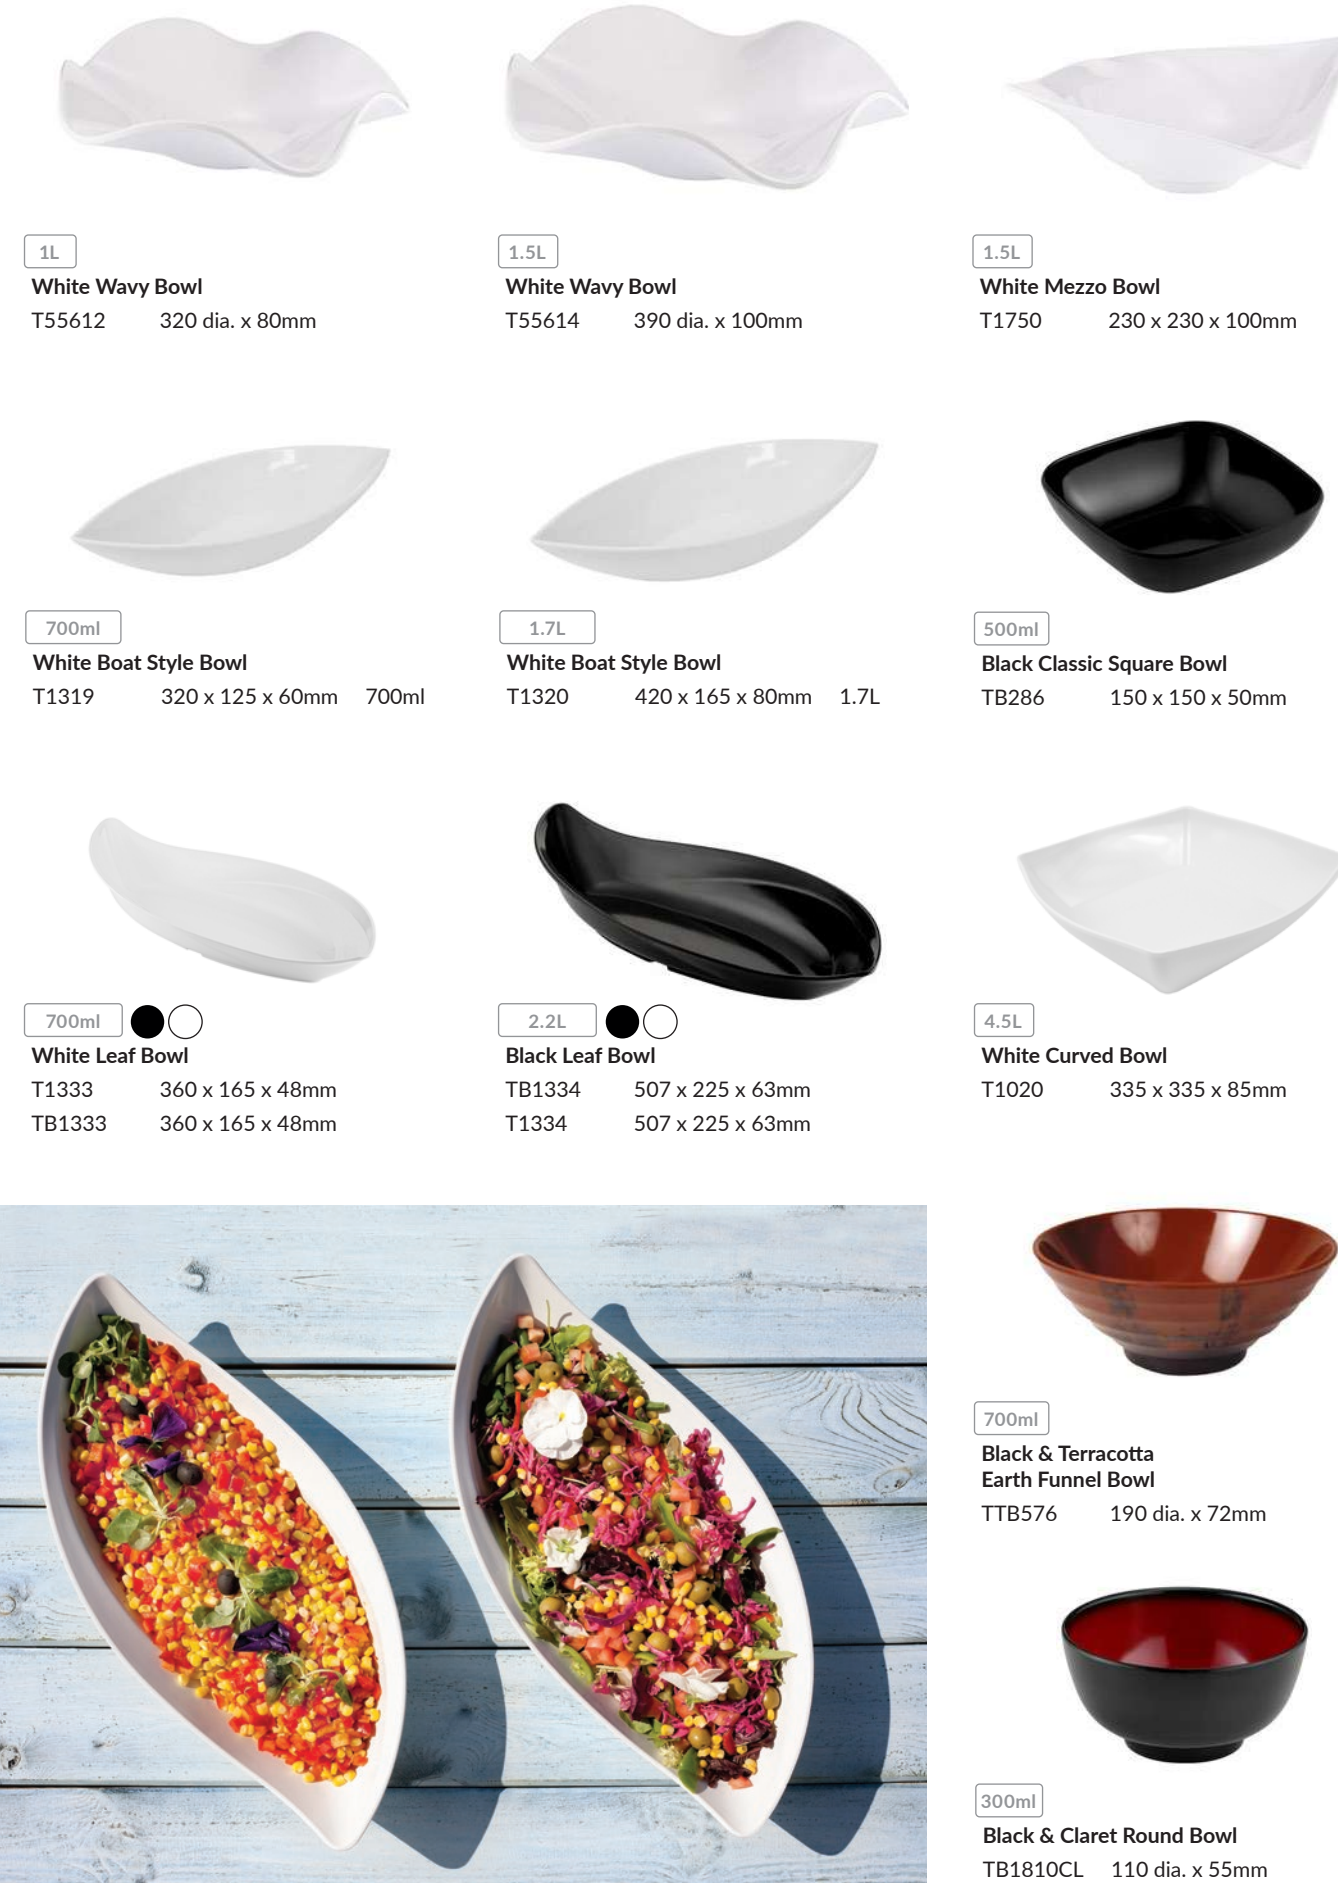

MINIATURES AVAILABLE IN THE RANGE

750ml
White Large Calla Bowl
T1082 251 x 250 x 119mm

2L
White Large Tulipa Bowl
T1084 240 x 213 x 150mm

2.5L
White Large Lotus Bowl
T1092 250 x 232 x 165mm

SHAPED BOWLS **MF**