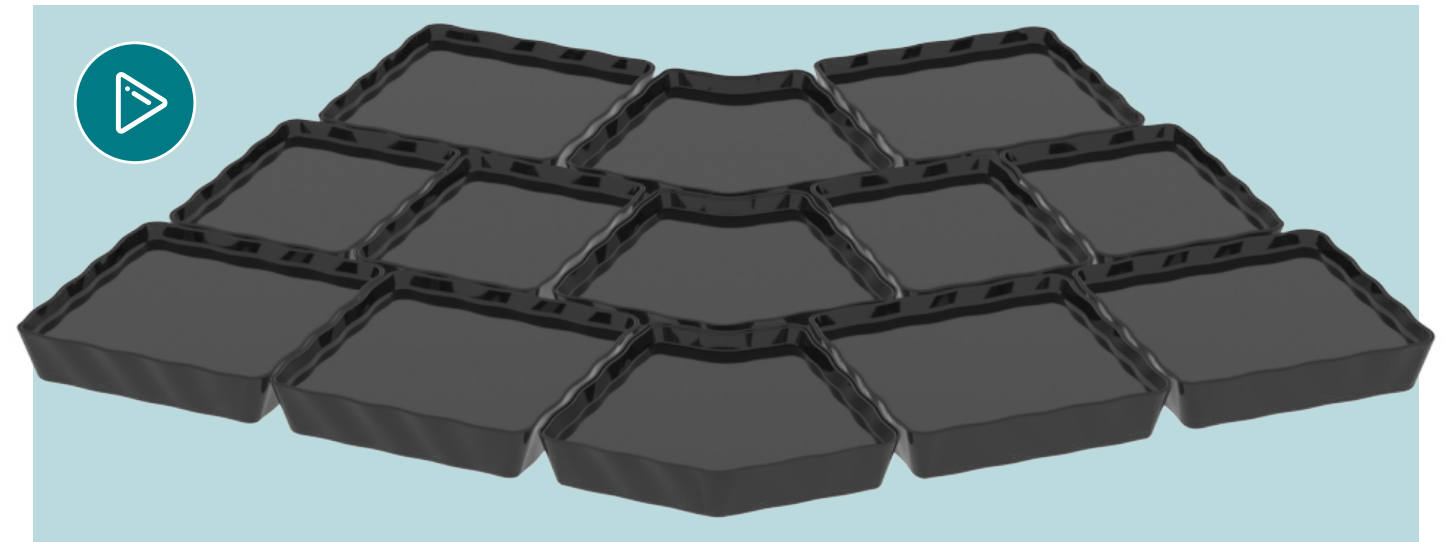

Dalebrook

www.dalebrook.com sales@dalebrook.com
+44 (0) 1376 510 101

AALTO 360° DISHES **MF** **ST** **SF** **NEW**

Aalto Tray	Aalto Tray	Aalto Tray
TB2445 Tray 230x185x20mm 255ml	TB2441 Tray 270x198x20mm 380ml	TB2442 Tray 280x305x20mm 730ml
TB2435 Dish 244x200x60mm 1.3L	TB2431 Dish 282x210x60mm 1.8L	TB2432 Dish 286x315x60mm 2.8L