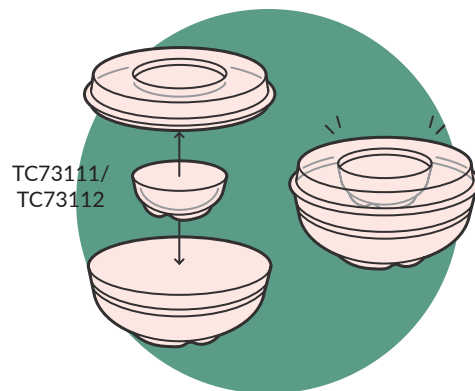

1 Reusable Food to Go

2 Miniatures

3 Skewers & Cutlery

4 Catering Bowls

5 Catering Platters

Dalebrook®

www.dalebrook.com sales@dalebrook.com
+44 (0) 1376 510 101

HU

30ml / 1oz

HU Clear Dip Pot (sold in packs of 12)
TC7311L Lid 77 dia. x19mm
TC73111 Pot 74 dia. x19mm

60ml / 2oz

HU Clear Dip Pot
TC7311L Lid 77 dia. x19mm
TC73112 Pot 74 dia. x27mm