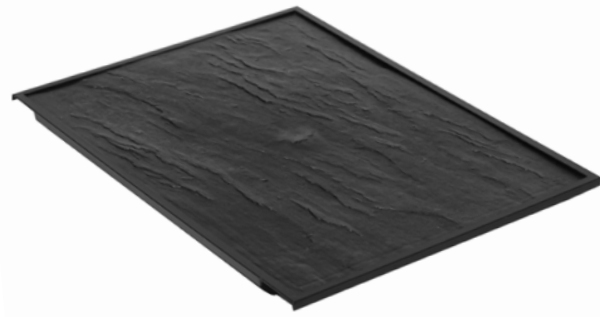

 2L
PS Large Glazz Round Bowl
GLR2000 200 dia. x 95mm
Sold in packs of 60

GLAZZ TRAYS
AVAILABLE IN THE RANGE

CATERING PLATTERS

ATLAS PLATTERS

BLACK GASTRONORM

BUFFET PLATTERS

ULTIMATE PLATTER

SLATELOOK ATLAS