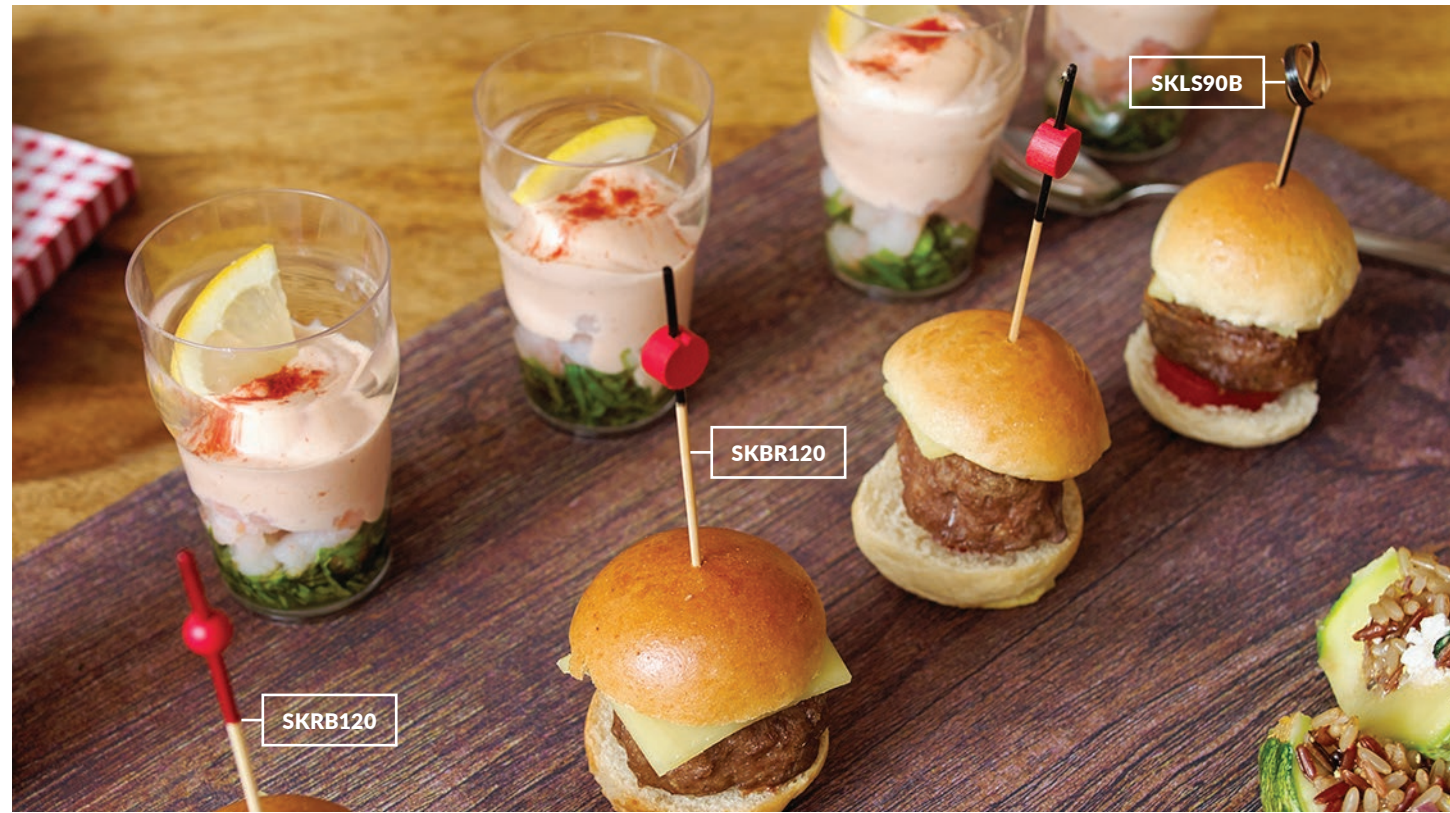

SKEWERS & CUTLERY

BAMBOO SKEWERS

SPECIALITY SKEWERS

DESIGNER SKEWERS

BAMBOO CUTLERY

- 1 Reusable Food to Go
- 2 Miniatures
- 3 Skewers & Cutlery
- 4 Catering Bowls
- 5 Catering Platters

BAMBOO SKEWERS 

		
Bamboo Looped Skewer SKLS95 95mm <i>Sold in packs of 1000</i>	Bamboo Looped Skewer SKLS120 120mm <i>Sold in packs of 1000</i>	Bamboo Buffet Fork SKBF90 90mm <i>Sold in packs of 1000</i>
		
Bamboo Black Looped Skewer SKLS90B 90mm <i>Sold in packs of 1000</i>	Bamboo Black Looped Skewer SKLS120B 120mm <i>Sold in packs of 1000</i>	
		
Bamboo Paddle Skewer SKPS90 90mm <i>Sold in packs of 1000</i>	Bamboo Paddle Skewer SKPS120 120mm <i>Sold in packs of 1000</i>	Bamboo Paddle Skewer SKPS150 150mm <i>Sold in packs of 1000</i>
		
Bamboo Paddle Skewer SKPS180 180mm <i>Sold in packs of 1000</i>		