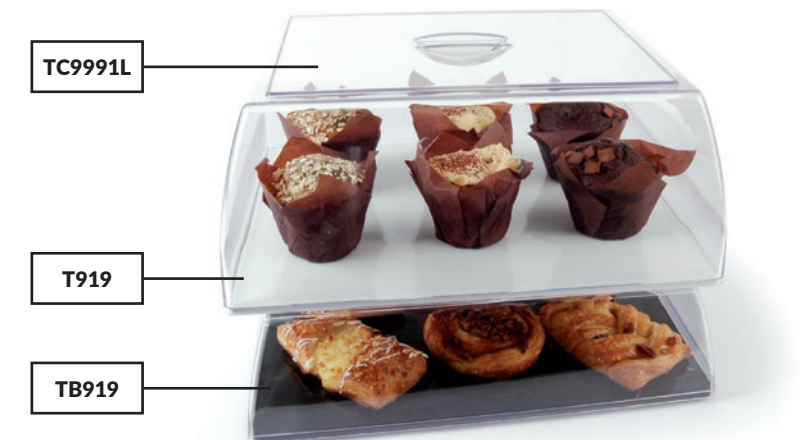

TC9991L

T919

TB919