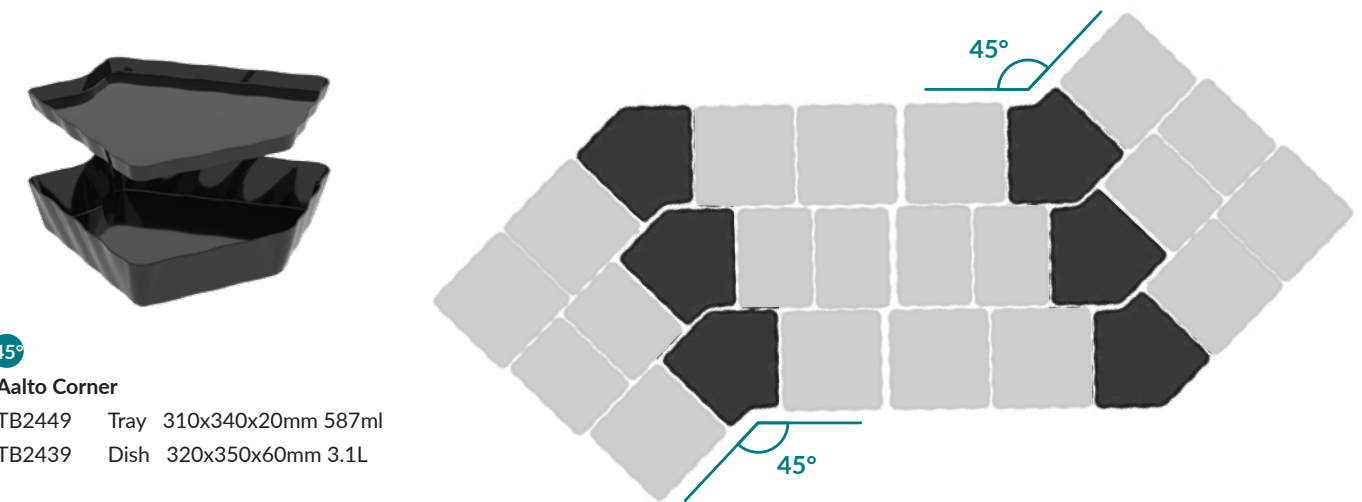

AALTO CORNER TRAYS MF ST SF NEW 840