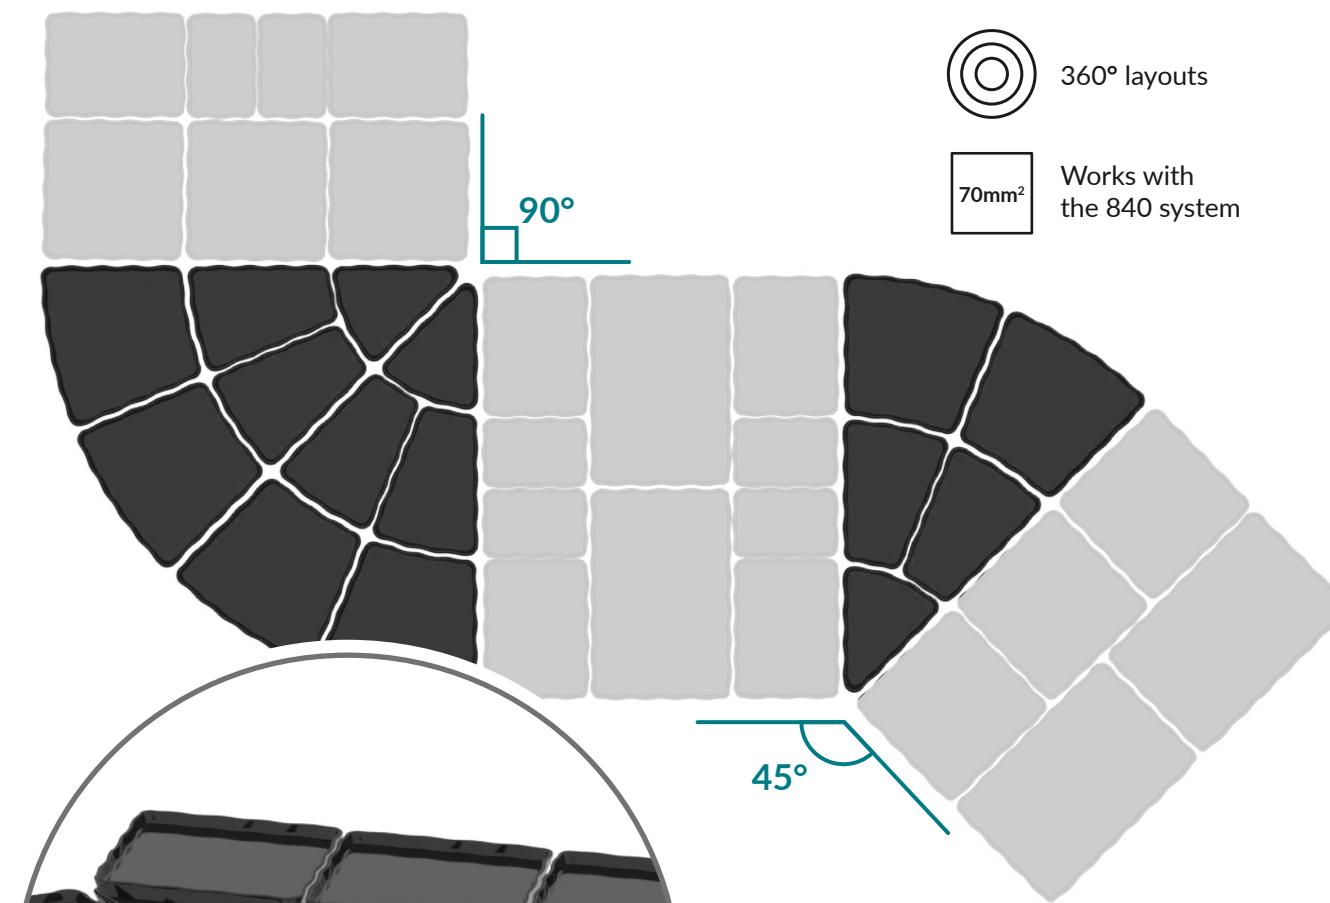

Dalebrook

www.dalebrook.com sales@dalebrook.com
+44 (0) 1376 510 101

AALTO 360° DISHES **MF** **ST** **SF** **NEW**

Aalto Tray	Aalto Tray	Aalto Tray
TB2445 Tray 230x185x20mm 255ml	TB2441 Tray 270x198x20mm 380ml	TB2442 Tray 280x305x20mm 730ml
TB2435 Dish 244x200x60mm 1.3L	TB2431 Dish 282x210x60mm 1.8L	TB2432 Dish 286x315x60mm 2.8L