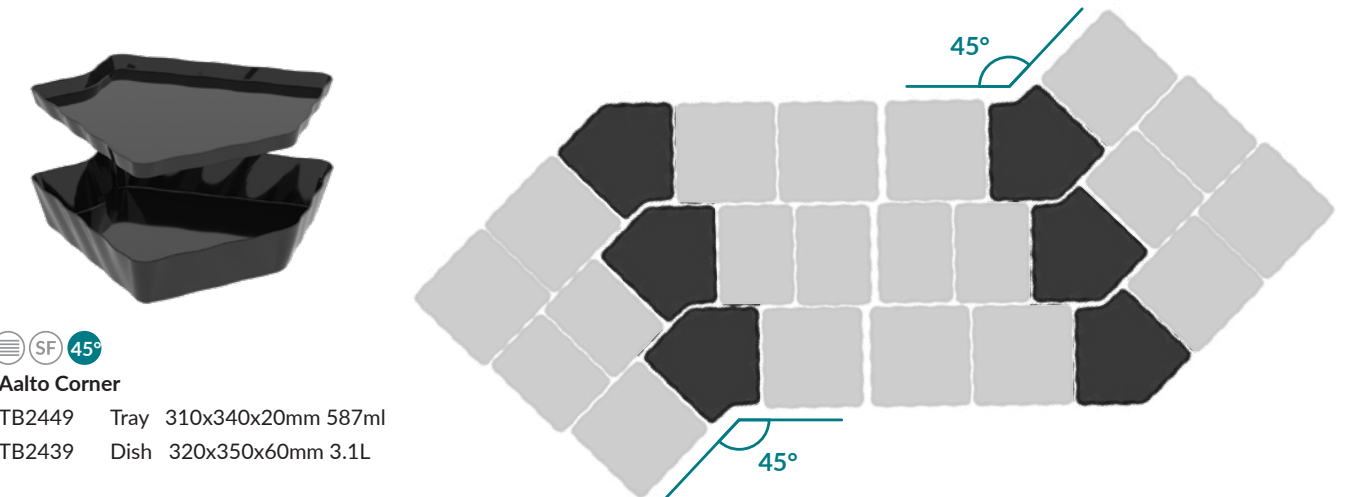

AALTO CORNER DISHES **MF** **ST** **SF** **NEW**

MF ST 45°	Aalto Corner
TB2449 Tray 310x340x20mm 587ml	
TB2439 Dish 320x350x60mm 3.1L