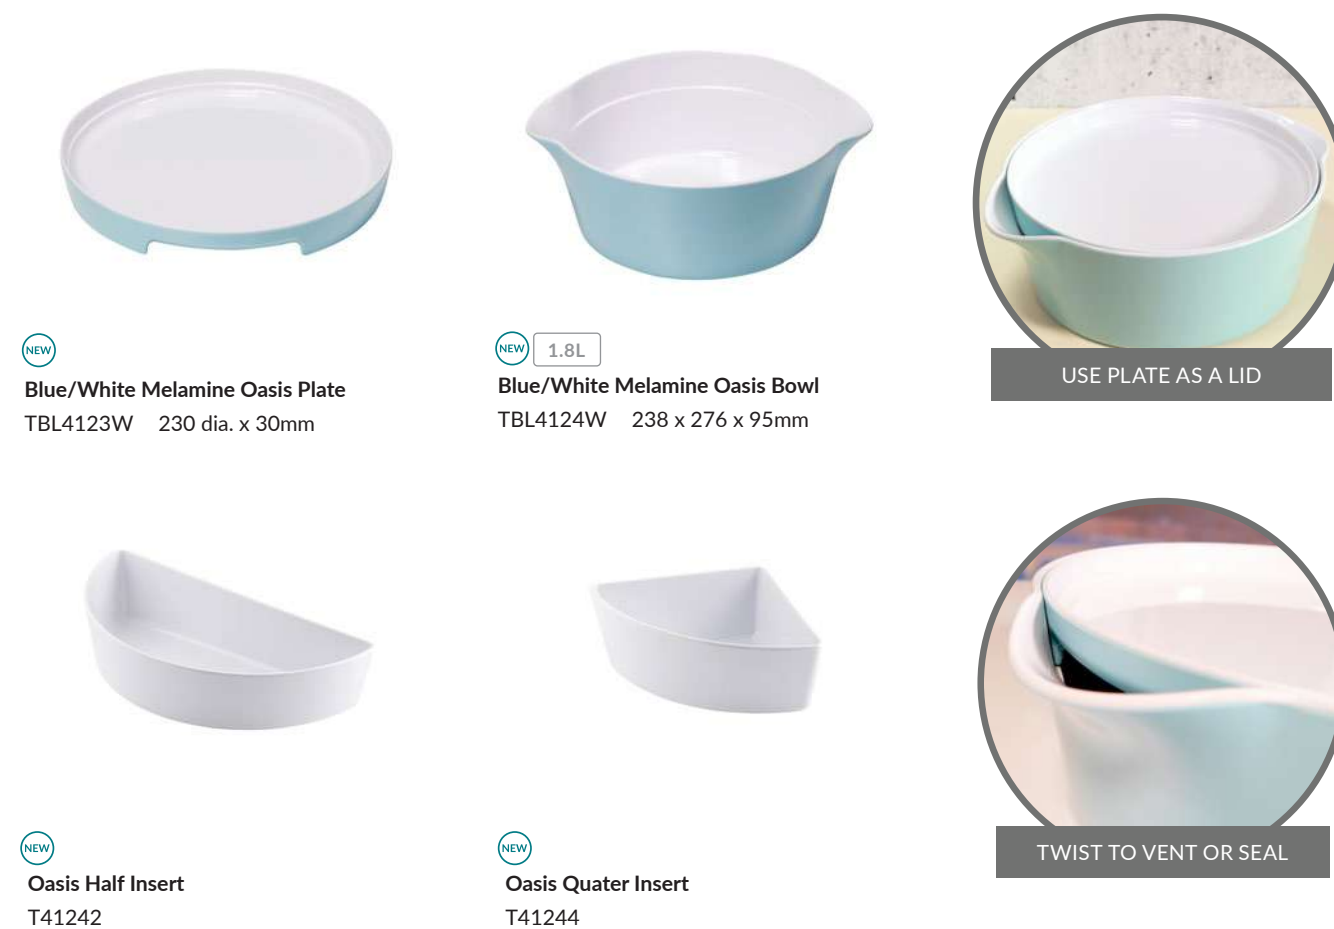

1 Plates & Dishes

2 Ramekins

3 Childrens

4 Helthcare

MAYFAIR

Simple and clean, Mayfair is a minimalistic Bento box. Available in three sizes, room service and poolside dining is covered. Much like our best selling Oasis range, the plate doubles as a lid for transporting food to the diners. Now available in the two tone black and white.

MAYFAIR

Mayfair Small Plate 139 dia. x 23mm TSG4651BL Blue TSG4651G Green TSG4651Y Yellow TB4651W Black/White	Mayfair Medium Plate 139 dia. x 23mm TSG4652BL Blue TSG4652G Green TSG4652Y Yellow TB4652W Black/White	Mayfair Large Plate 139 dia. x 23mm TSG4653BL Blue TSG4653G Green TSG4653Y Yellow TB4653W Black/White
Mayfair Small Bowl 139 dia. x 23mm TSG4654BL Blue TSG4654G Green TSG4654Y Yellow TSG4654W Black/White	Mayfair Medium Bowl 139 dia. x 23mm TSG4656BL Blue TSG4656G Green TSG4656Y Yellow TSG4656W Black/White	Mayfair Large Bowl 139 dia. x 23mm TSG4655BL Blue TSG4655G Green TSG4655Y Yellow TSG4655W Black/White

OASIS

OASIS

Created to be a multi-functional food delivery system, whether your delivering food at a poolside or meeting room; Remarkably versatile to complement any dining delivery occasion.