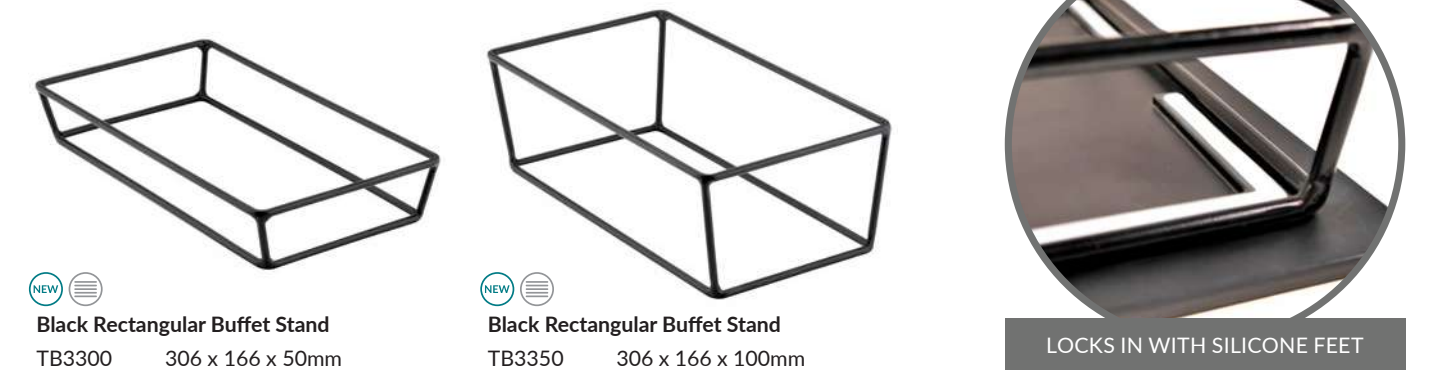

FLIP TO LOCK WITH URBAN SLABS

COMBINE TB3200 OR TB3250 BUFFET STAND WITH ANY 1/2 SIZE GASTRO PLATTER (More Products Available)

SF
1/2 Rustic Wood Effect Platter
TRW9912
265 x 325 x 10mm

SF
1/2 Gastro Urban Slab
TCN9212
265 x 325 x 20mm

SF
1/2 Gastro Slate Effect Platter
TBS9912
265 x 325 x 10mm

SF
1/2 Gastro Stone Effect Platter
TBST9812
265 x 325 x 11mm

SF
1/2 Gastro Stave Platter
TB9712
265 x 325 x 10mm

SF
1/2 Gastro Glazz PS Platter
GL1/2B
325 x 265 x 15mm

RECTANGULAR BUFFET STANDS - THIRD GASTRO NEW

RECTANGULAR BUFFET STANDS

Serving our 1/2 & 1/3 platters, the rectangular stands provide two heights to add to the display.

NEW SF
Black Rectangular Buffet Stand
TB3300 306 x 166 x 50mm