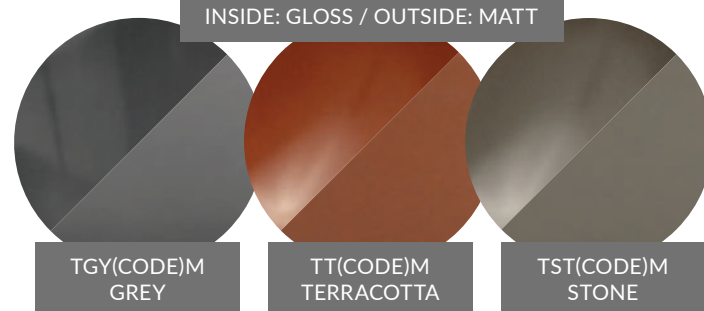

FIVE COLOURS AVAILABLE

REEF - GLOSS FINISH

120ml
Gloss Melamine Reef Bowl
94 x 90 x 64mm
T1541 White Gloss
TB1541 Black Gloss

60ml
Gloss Melamine Low Bowl
137 x 82 x 33mm
T1542 White Gloss
TB1542 Black Gloss

60ml
Gloss Melamine Oval Bowl
82 x 66 x 43mm
T1543 White Gloss
TB1543 Black Gloss

60ml
Melamine Square Reef Bowl
100 x 100 x 37mm
T1544 White
TB1544 Black