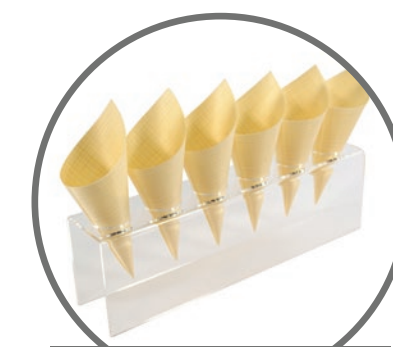

6 HOLE DISPLAY STAND