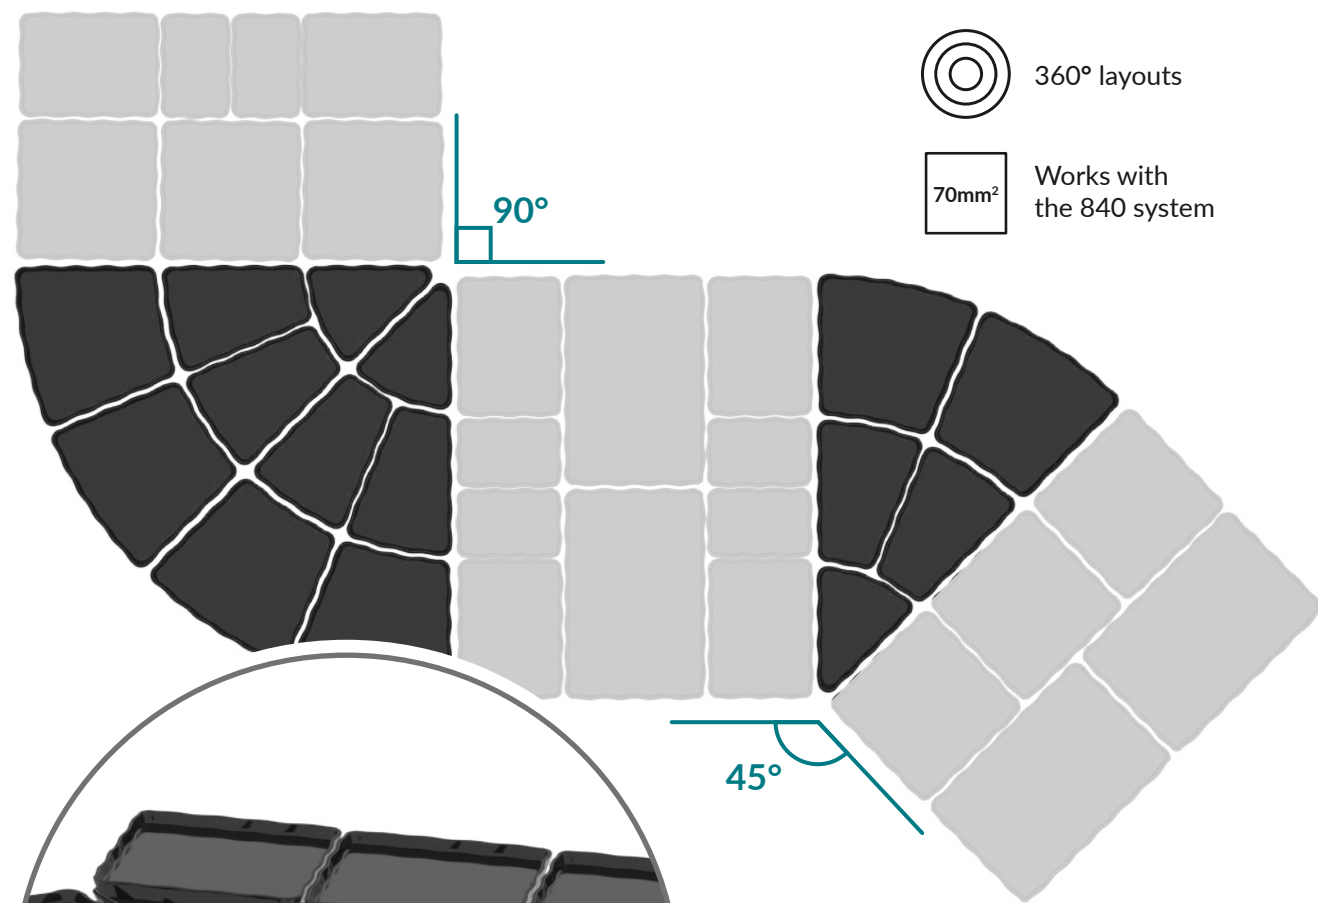

Aalto Tray					
TB2446	Tray	230x185x20mm	255ml	TB2447	Tray
TB2436	Dish	244x200x60mm	1.3L	TB2437	Dish
				TB2448	Tray
				TB2438	Dish