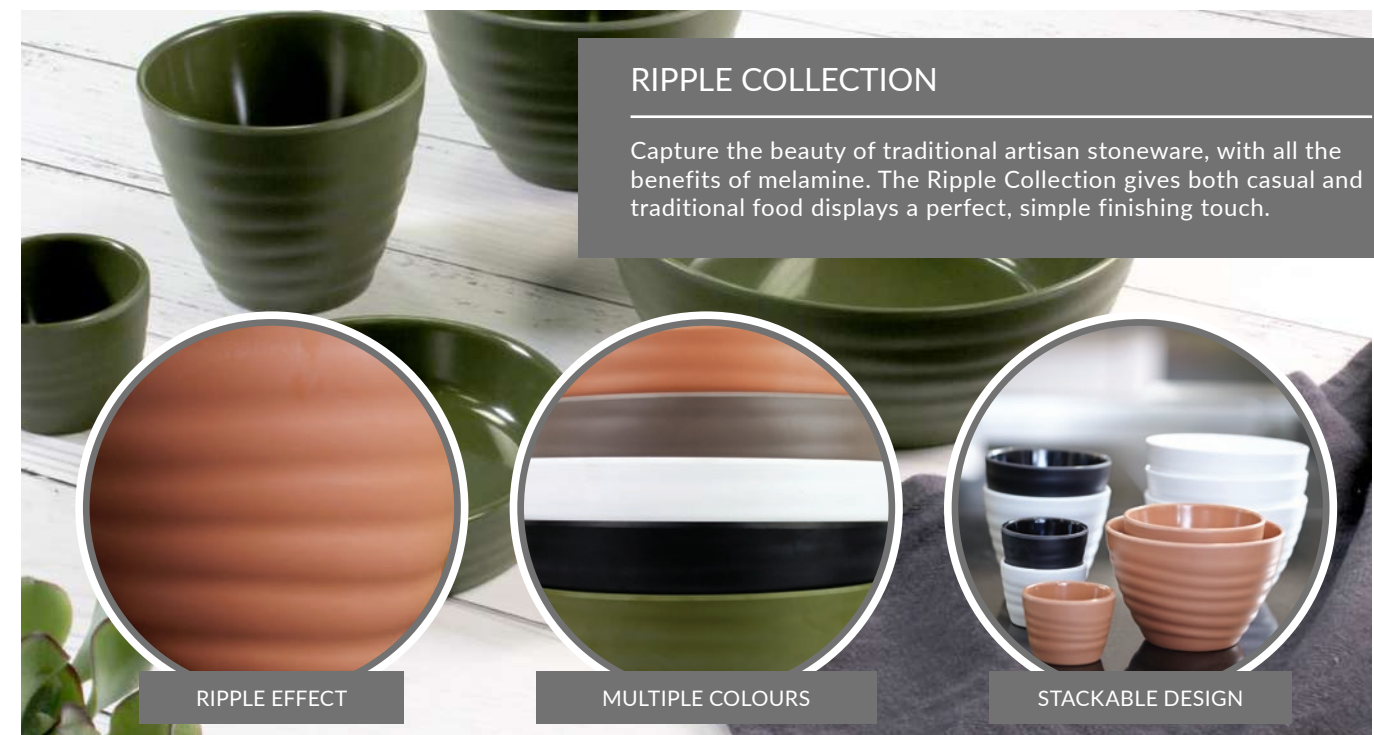

RIPPLE COLLECTION

Capture the beauty of traditional artisan stoneware, with all the benefits of melamine. The Ripple Collection gives both casual and traditional food displays a perfect, simple finishing touch.