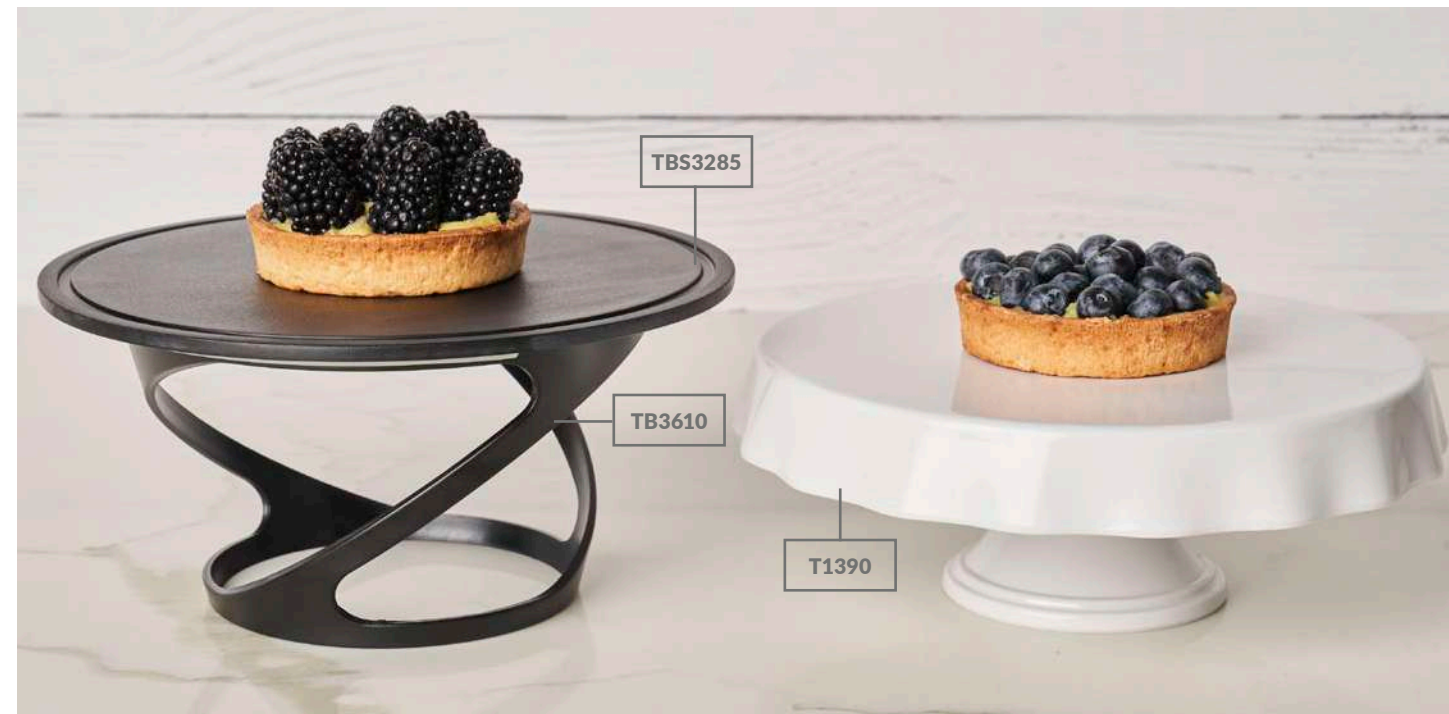

-  MELAMINE
-  FITS GASTRONORM FOOTPRINT
-  CAN BE STACKED
-  THIS PRODUCT IS EXTRA LARGE
-  NEW PRODUCT
-  DESIGNED TO REPLACE DISPOSABLES
-  HAS SILICONE FEET
-  CAN BE EASILY RECYCLED

Dalebrook®

www.dalebrook.com sales@dalebrook.com
+44 (0) 1376 510 101

CAKE PEDESTALS 

		
White Cloth Pedestal T1330 153 x 153 x 52mm	White Cloth Pedestal T1380 226 x 226 x 80mm	White Cloth Pedestal T1390 283 x 283 x 105mm
		
White Wave Pedestal T1340 164 x 164 x 65mm	White Wave Pedestal T1360 250 x 250 x 100mm	White Wave Pedestal T1370 335 x 335 x 130mm
		
White Square Pedestal T1350 140 x 140 x 65mm	WAVE PEDESTALS	White Cake Pedestal M-01 303 dia. x 83mm