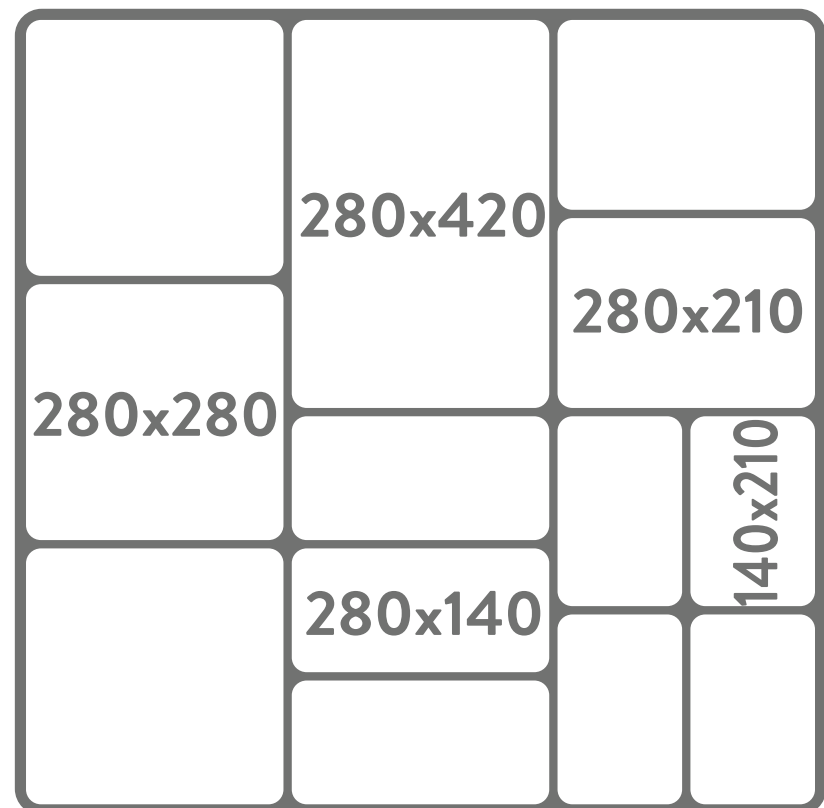

840 SYSTEM

Fits within a common 840mm deep counter space. Items in this footprint can be used both horizontally or vertically for multiple combinations.

- LARGE - 280 × 420 mm
- SQUARE - 280 × 280 mm
- MEDIUM - 280 × 210 mm
- SMALL - 280 × 140 mm
- X SMALL - 140 × 210 mm