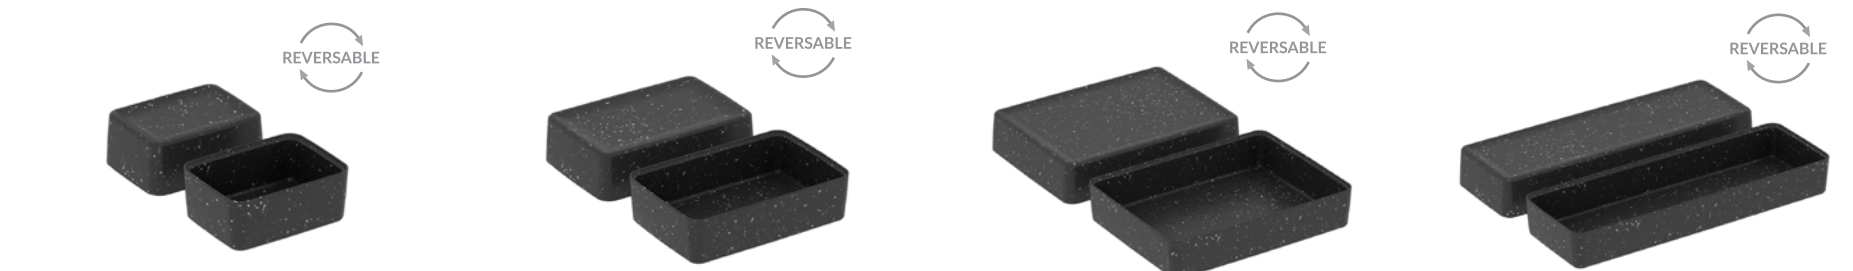

850ml
Kata Crock
TKT4224 130 x 175 x 70mm Black
TKTW4224 130 x 175 x 70mm White

1.95L
Kata Crock
TKT4222 175 x 260 x 70mm Black
TKTW4222 175 x 260 x 70mm White

4.2L
Kata Crock
TKT4226 345 x 260 x 70mm Black
TKTW4226 345 x 260 x 70mm White

4.2L
Kata Crock
TKT4228 175 x 520 x 70mm Black
TKTW4228 175 x 520 x 70mm White