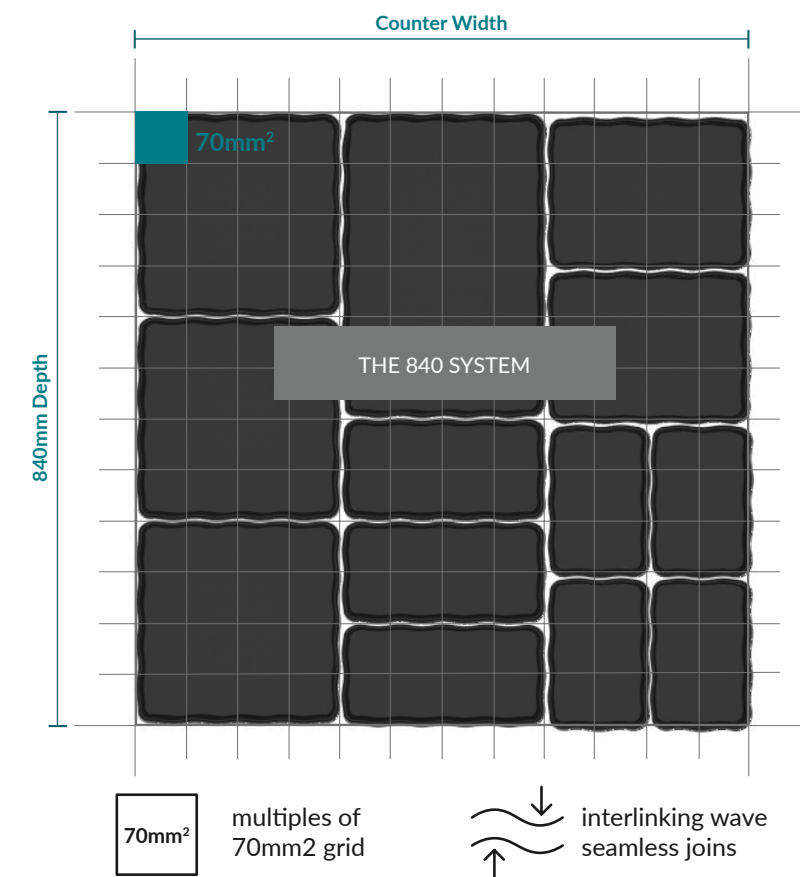

COUNTER DISPLAY & BUFFETWARE

- 1 Display Stands
- 2 Trays & Platters
- 3 Dishes
- 4 Bowls
- 5 Utensils

FOOD TO GO / CATERING

TABLEWARE

DISPLAY PROPS

- **MF** MELAMINE
- **GN** FITS GASTRONORM FOOTPRINT
- **CS** CAN BE STACKED
- **XL** THIS PRODUCT IS EXTRA LARGE
- **NEW** NEW PRODUCT
- **RE USE** DESIGNED TO REPLACE DISPOSABLES
- **SF** HAS SILICONE FEET
- **♻️** CAN BE EASILY RECYCLED

Dalebrook

www.dalebrook.com sales@dalebrook.com
+44 (0) 1376 510 101

AALTO TRAYS **MF** **SF** **NEW** **840**

Aalto Tray 280 x 420 x 60mm TB2445 Black T2445 White	Aalto Tray 280 x 280 x 60mm TB2441 Black T2441 White	Aalto Tray 280 x 210 x 60mm TB2442 Black T2442 White
Aalto Dish 280 x 420 x 60mm TB2445 Black T2445 White	Aalto Dish 280 x 280 x 60mm TB2431 Black T2431 White	Aalto Dish 280 x 210 x 60mm TB2432 Black T2432 White
Aalto Tray 280 x 420 x 60mm TB2443 Black T2443 White	Aalto Tray 280 x 280 x 60mm TB2444 Black T2444 White	Aalto Dish 280 x 420 x 60mm TB2433 Black T2433 White
Aalto Dish 280 x 280 x 60mm TB2434 Black T2434 White		

AALTO

Designed to work within an 840mm footprint, create multiple combinations across the five dishes. Trays act as reduced capacity inserts for the respective dishes. Wavy finish runs throughout walls of dishes and trays.

Aalto
THE 840 SYSTEM