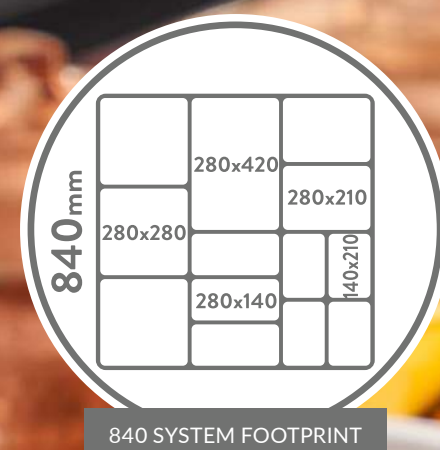

COUNTER DISPLAY & BUFFETWARE

- 1 Display Stands
- 2 Trays & Platters
- 3 Dishes
- 4 Bowls
- 5 Utensils

FOOD TO GO / CATERING

TABLEWARE

DISPLAY PROPS

- **MF** MELAMINE
- **GN** FITS GASTRONORM FOOTPRINT
- **CS** CAN BE STACKED
- **XL** THIS PRODUCT IS EXTRA LARGE
- **NEW** NEW PRODUCT
- **RE USE** DESIGNED TO REPLACE DISPOSABLES
- **SF** HAS SILICONE FEET
- **♻️** CAN BE EASILY RECYCLED

Dalebrook

www.dalebrook.com sales@dalebrook.com
+44 (0) 1376 510 101

AALTO TRAYS **MF** **SF** **NEW** **840**

Aalto Tray 280 x 420 x 60mm TB2445 Black T2445 White	Aalto Tray 280 x 280 x 60mm TB2441 Black T2441 White	Aalto Tray 280 x 210 x 60mm TB2442 Black T2442 White
Aalto Dish 280 x 420 x 60mm TB2445 Black T2445 White	Aalto Dish 280 x 280 x 60mm TB2431 Black T2431 White	Aalto Dish 280 x 210 x 60mm TB2432 Black T2432 White
Aalto Tray 280 x 420 x 60mm TB2443 Black T2443 White	Aalto Tray 280 x 280 x 60mm TB2444 Black T2444 White	Aalto Dish 280 x 420 x 60mm TB2433 Black T2433 White
Aalto Dish 280 x 280 x 60mm TB2434 Black T2434 White		

AALTO

Designed to work within an 840mm footprint, create multiple combinations across the five dishes. Trays act as reduced capacity inserts for the respective dishes. Wavy finish runs throughout walls of dishes and trays.

Aalto
THE 840 SYSTEM