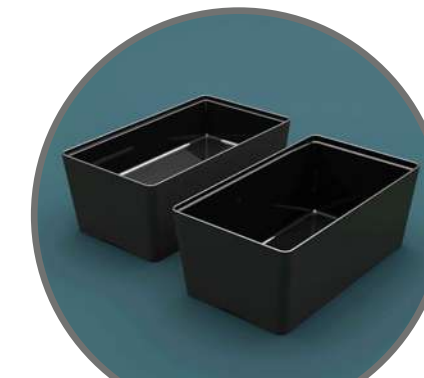

USE INSERT TO REDUCE CAPACITY