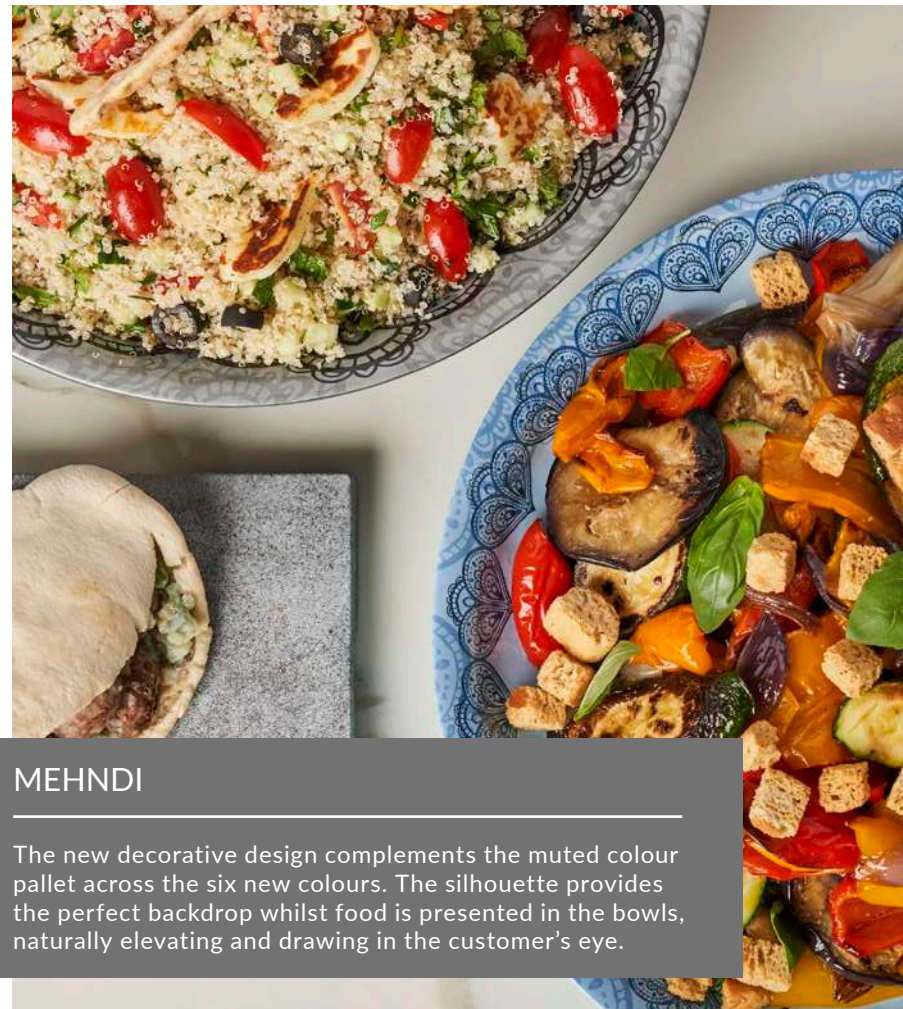

COUNTER DISPLAY & BUFFETWARE

1 Display Stands

2 Trays & Platters

3 Dishes

4 Bowls

5 Utensils

FOOD TO GO / CATERING

TABLEWARE

DISPLAY PROPS

- MF MELAMINE
- GN FITS GASTRONORM FOOTPRINT
- ☰ CAN BE STACKED
- XL THIS PRODUCT IS EXTRA LARGE
- NEW NEW PRODUCT
- RE USE DESIGNED TO REPLACE DISPOSABLES
- SF HAS SILICONE FEET
- ♻️ CAN BE EASILY RECYCLED

Dalebrook

www.dalebrook.com sales@dalebrook.com
+44 (0) 1376 510 101

MEHNDI PLATTERS MF ☰ GN XL NEW

MEHNDI

The new decorative design complements the muted colour pallet across the six new colours. The silhouette provides the perfect backdrop whilst food is presented in the bowls, naturally elevating and drawing in the customer's eye.