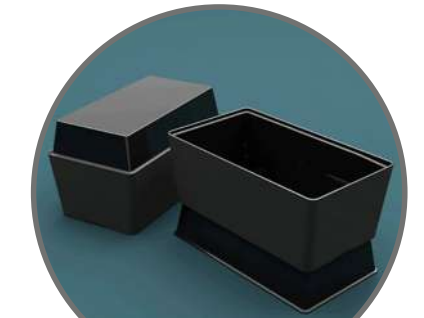

2.5L
Matt Black Nordic Dish
257 x 147 x 100mm
TB4525M Black

USE INSERT AS RISER OR LID