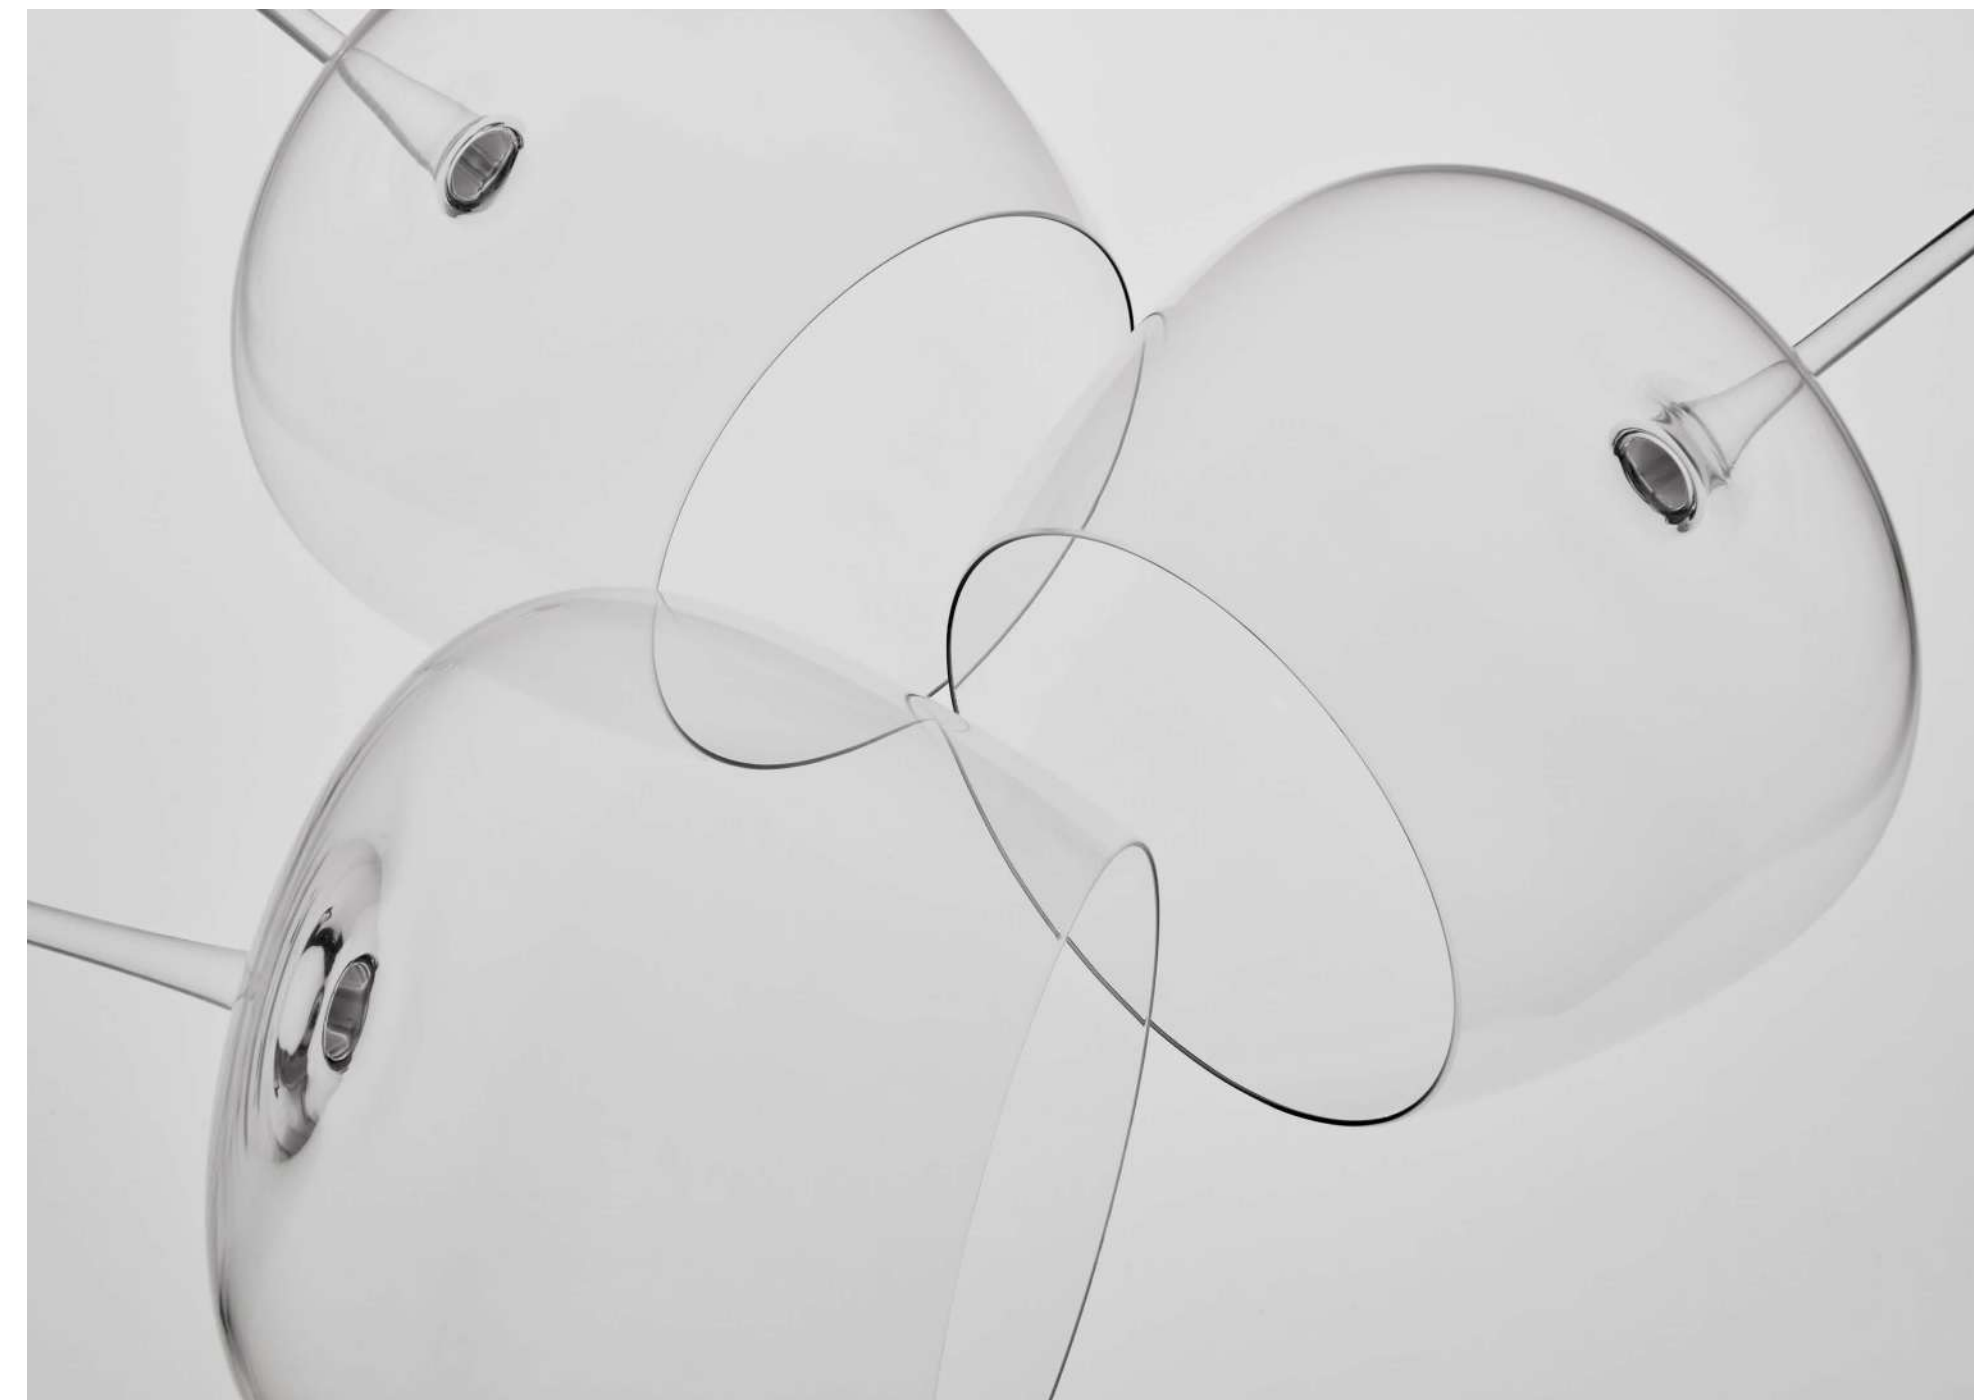

OUR PILLARS

HERITAGE

Through the skilled use of hand tools and an understanding of high quality raw materials, our European craftsmen use traditional techniques to transform mouth-blown glass into products of intrinsic value. After basic forms are blown, each piece is finished accordingly using a range of detailed processes. Our experience with the material enables us to experiment and push the boundaries of hand production, using the craftsmanship and skill of European producers.

DESIGN

We design for people with the simple aim of understanding the purpose and environment of a product. Thoughtful, considered design. A conscious approach to create pieces with intrinsic value, to be used and enjoyed year after year.

2014, 2017, 2018, 2019 - iF Design award

2016 - DesignPlus award

2016, 2017, 2018, 2021 - Good Design award

2020 - Green Good Design award