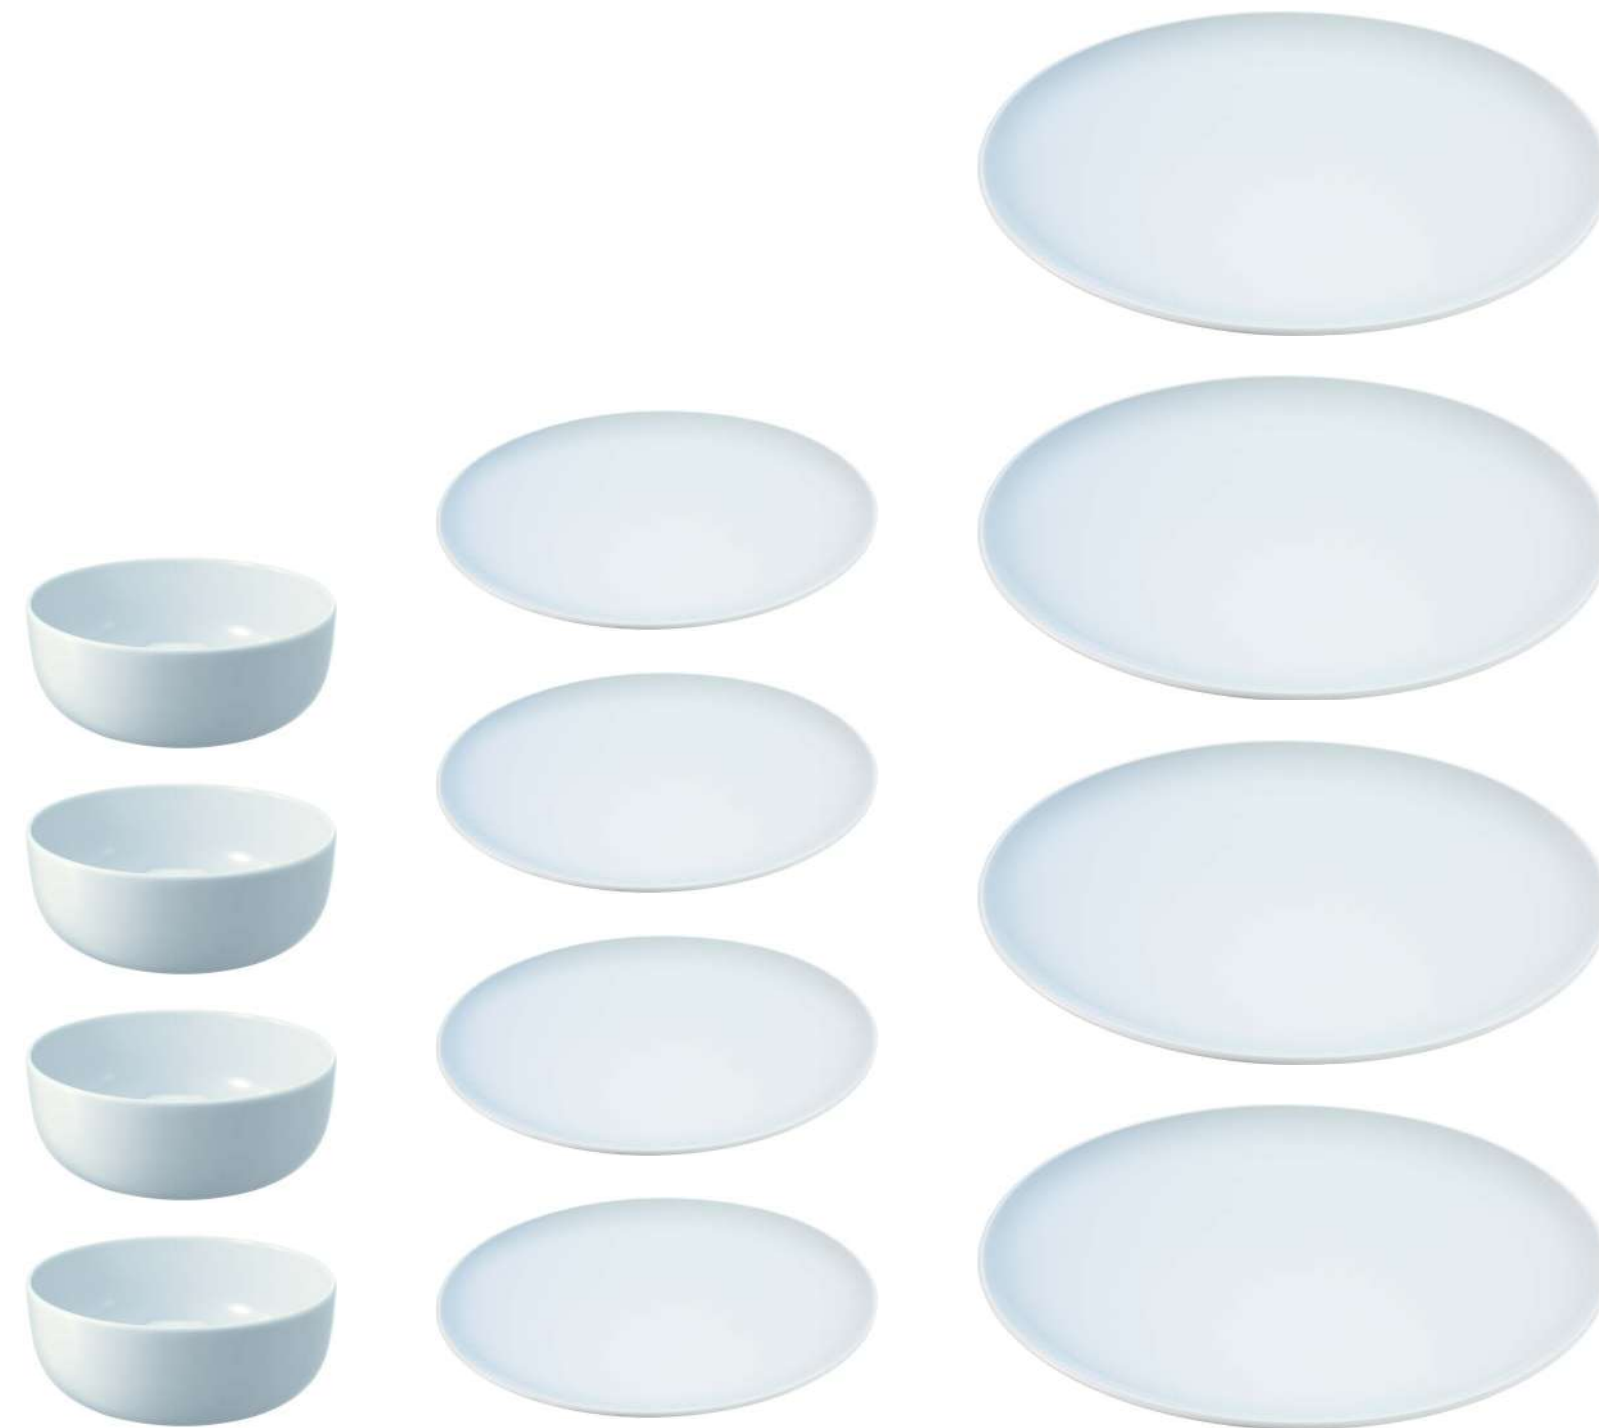

DINE
Cappuccino Cup & Saucer x 4
curved
350ml / 12oz
DI07 

DINE
Teapot
1.4L / 47oz
DI13 

DINE
Butter Dish & Oak Lid
H6.5cm W14cm D9cm /
H2.5in W5.5in D3.5cm
DI38 

DINE
12 Piece Set
coupe
DI44 

Set includes:
Cereal/Soup Bowl curved Ø15cm / Ø6in x 4
Starter/Dessert Plate coupe Ø20cm / Ø7.75in x 4
Dinner Plate coupe Ø28cm / Ø11in x 4