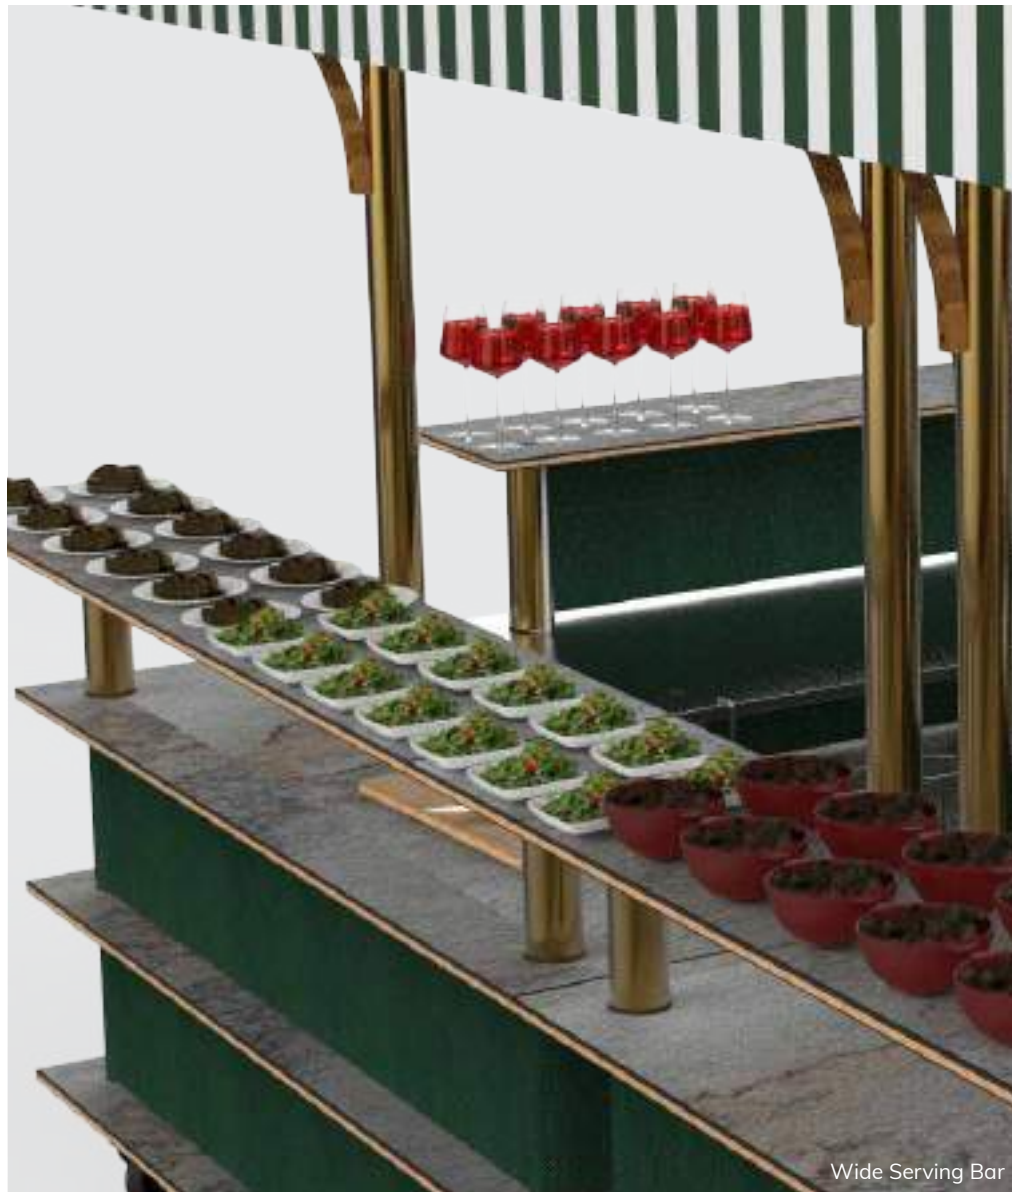

# E | INDIAN CUISINE BUFFET STATION

Same parts different layout

Top View

Top View

# F | TAPAS AND COCKTAIL BAR

F | TAPAS AND COCKTAIL BAR

Wide Serving Bar

Ice cooler

Pro bar

Ice Bin

Green and White stripes

Grey Slate BHP