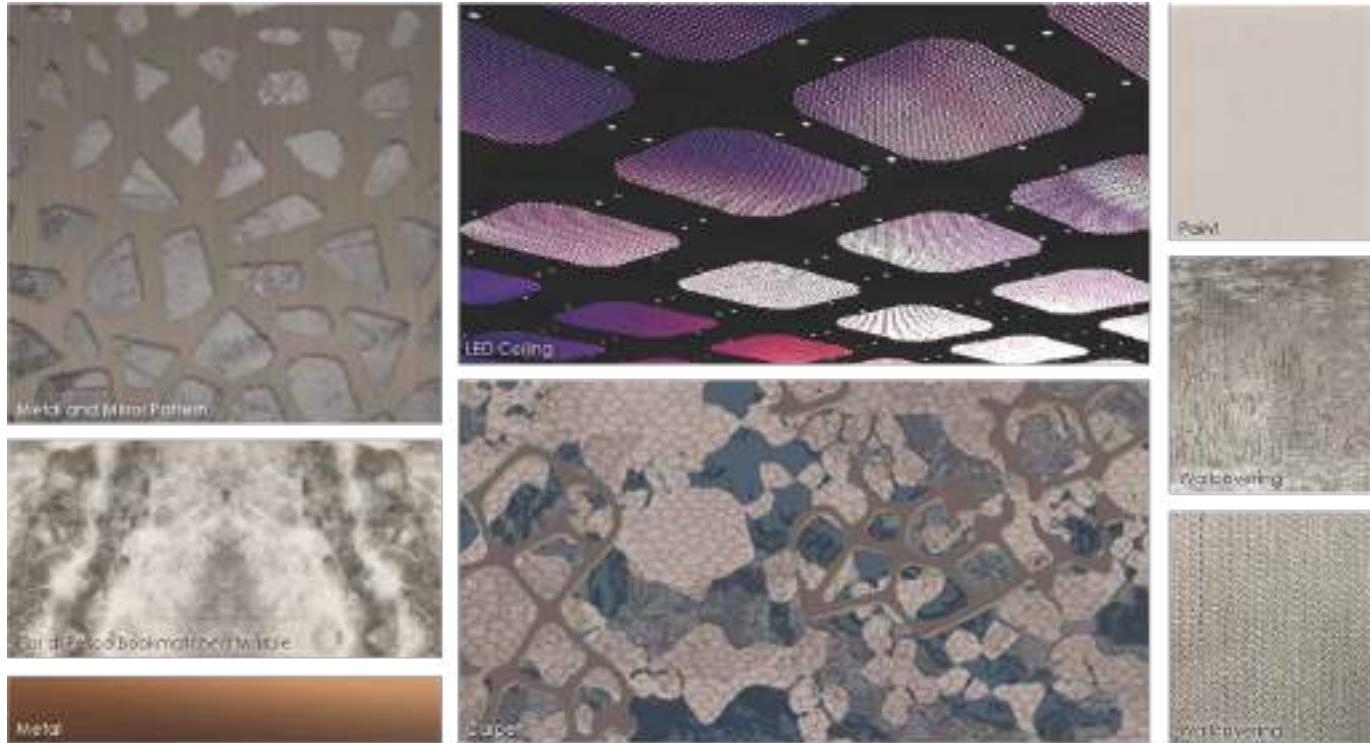

COLORS AND FINISHES

Mogogo offers a variety of finishes/colors for panels, segment and quick covers.

Venue Colors: