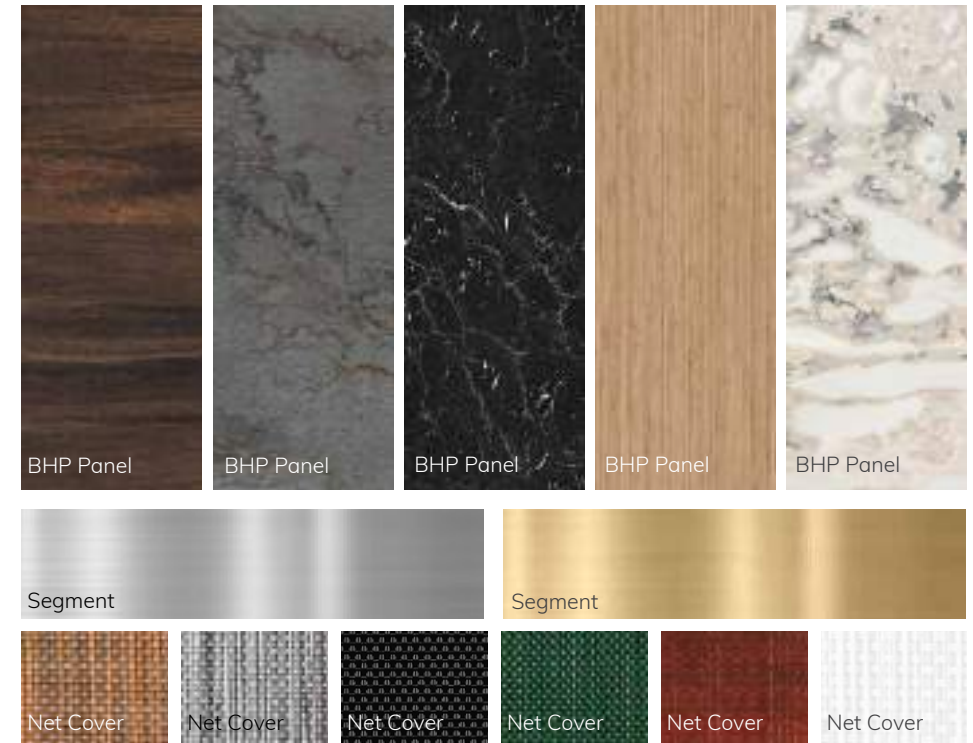

Brushed Brass

Jungle-Green

## COLORS AND FINISHES

Mogogo offers a variety of finishes/colors for panels, segment and quick covers.

### Venue Colors:

## COLORS AND FINISHES

Mogogo offers a variety of finishes/colors for panels, segment and quick covers.

Panel finishes:

Bengali Mango  
Wood BHP

Grey Slate BHP

Nero Marquina  
Marble BHP

Atmi Bamboo BHP

Himalaya  
Marble BHP