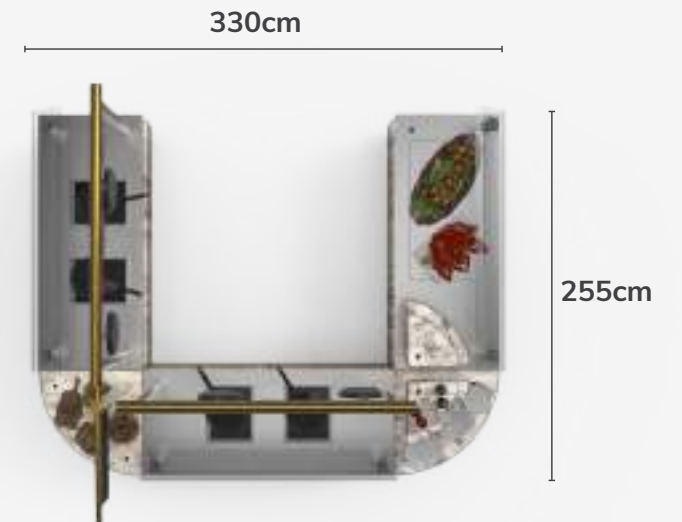

B | WESTERN CUISINE ACTION STATION- COOKING INDUCTION