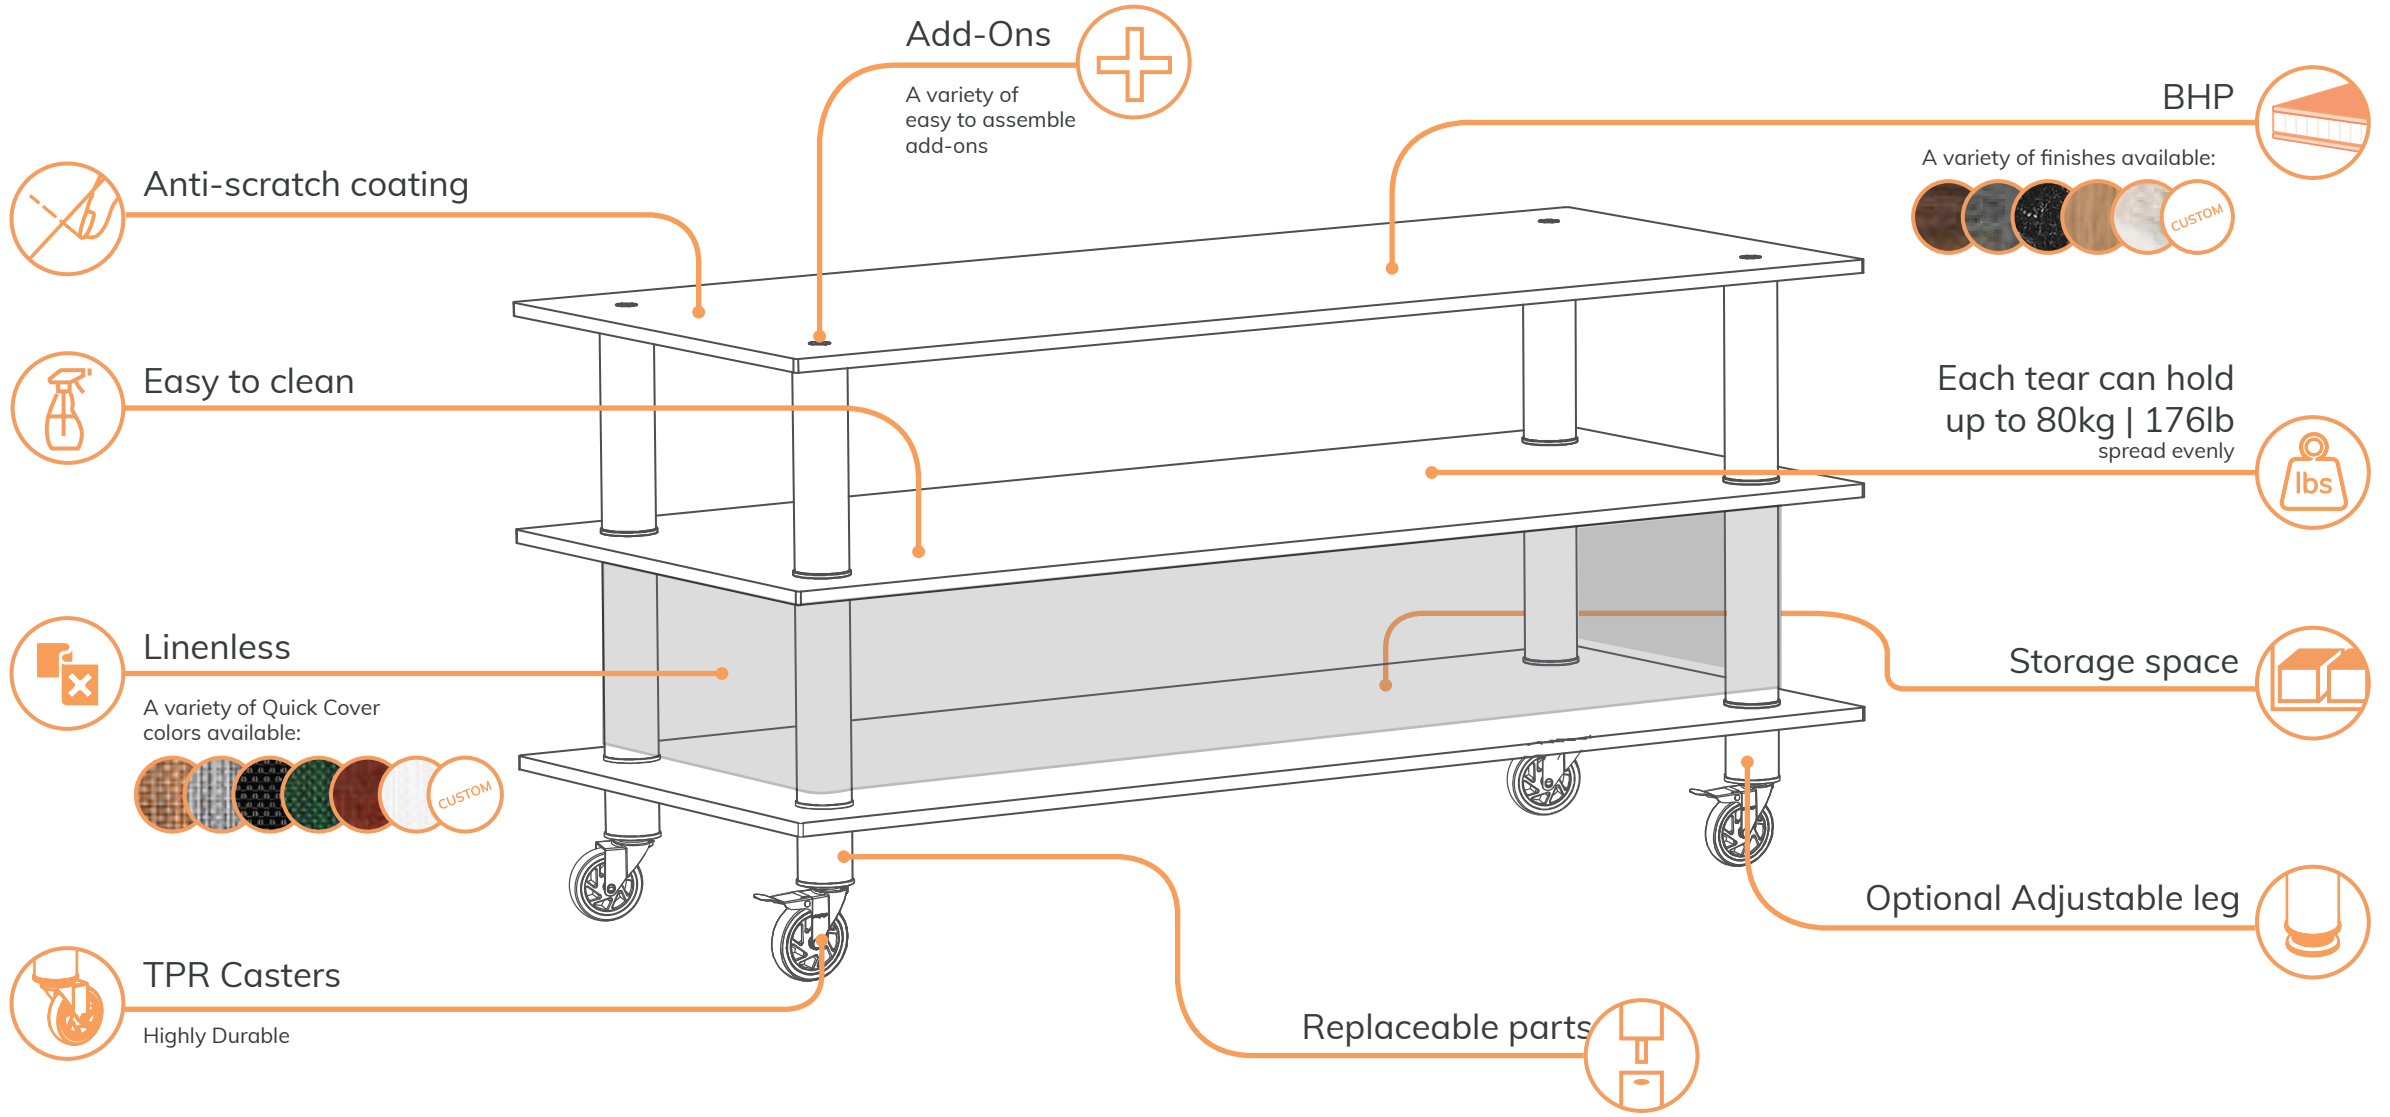

JUST A FEW REMARKABLE FEATURES