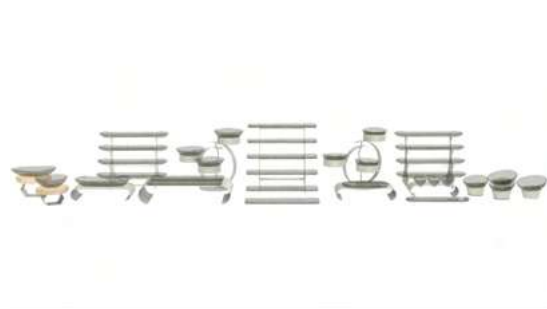

Buffet Setup *Asian Style Setup In Gray Transparent*

B1-C2-05, F1-F2-28

F1-08-41