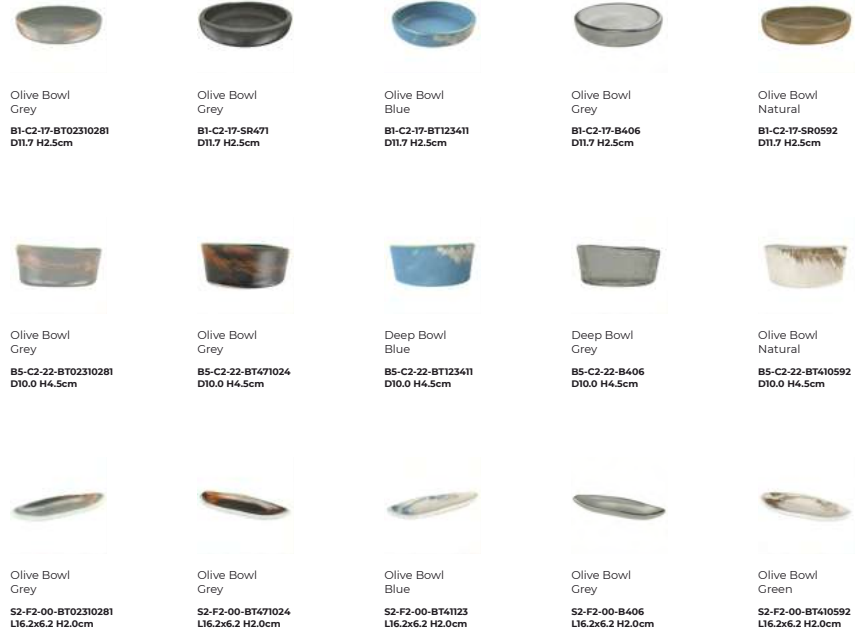

S2-F2-00

Olive Bowl
Grey
S2-F2-10-B406
L21.5x6.0 H3.0cm

Olive Bowl
Green
S2-F2-10-SR058
L21.5x6.0 H3.0cm

Olive Bowl
Beige
S2-F2-10-SR413
L21.5x6.0 H3.0cm

Olive Bowl
Black
S2-F2-10-SR413
L21.5x6.0 H3.0cm

Olive Bowl
Cream
S2-F2-10-SR41
L21.5x6.0 H3.0cm