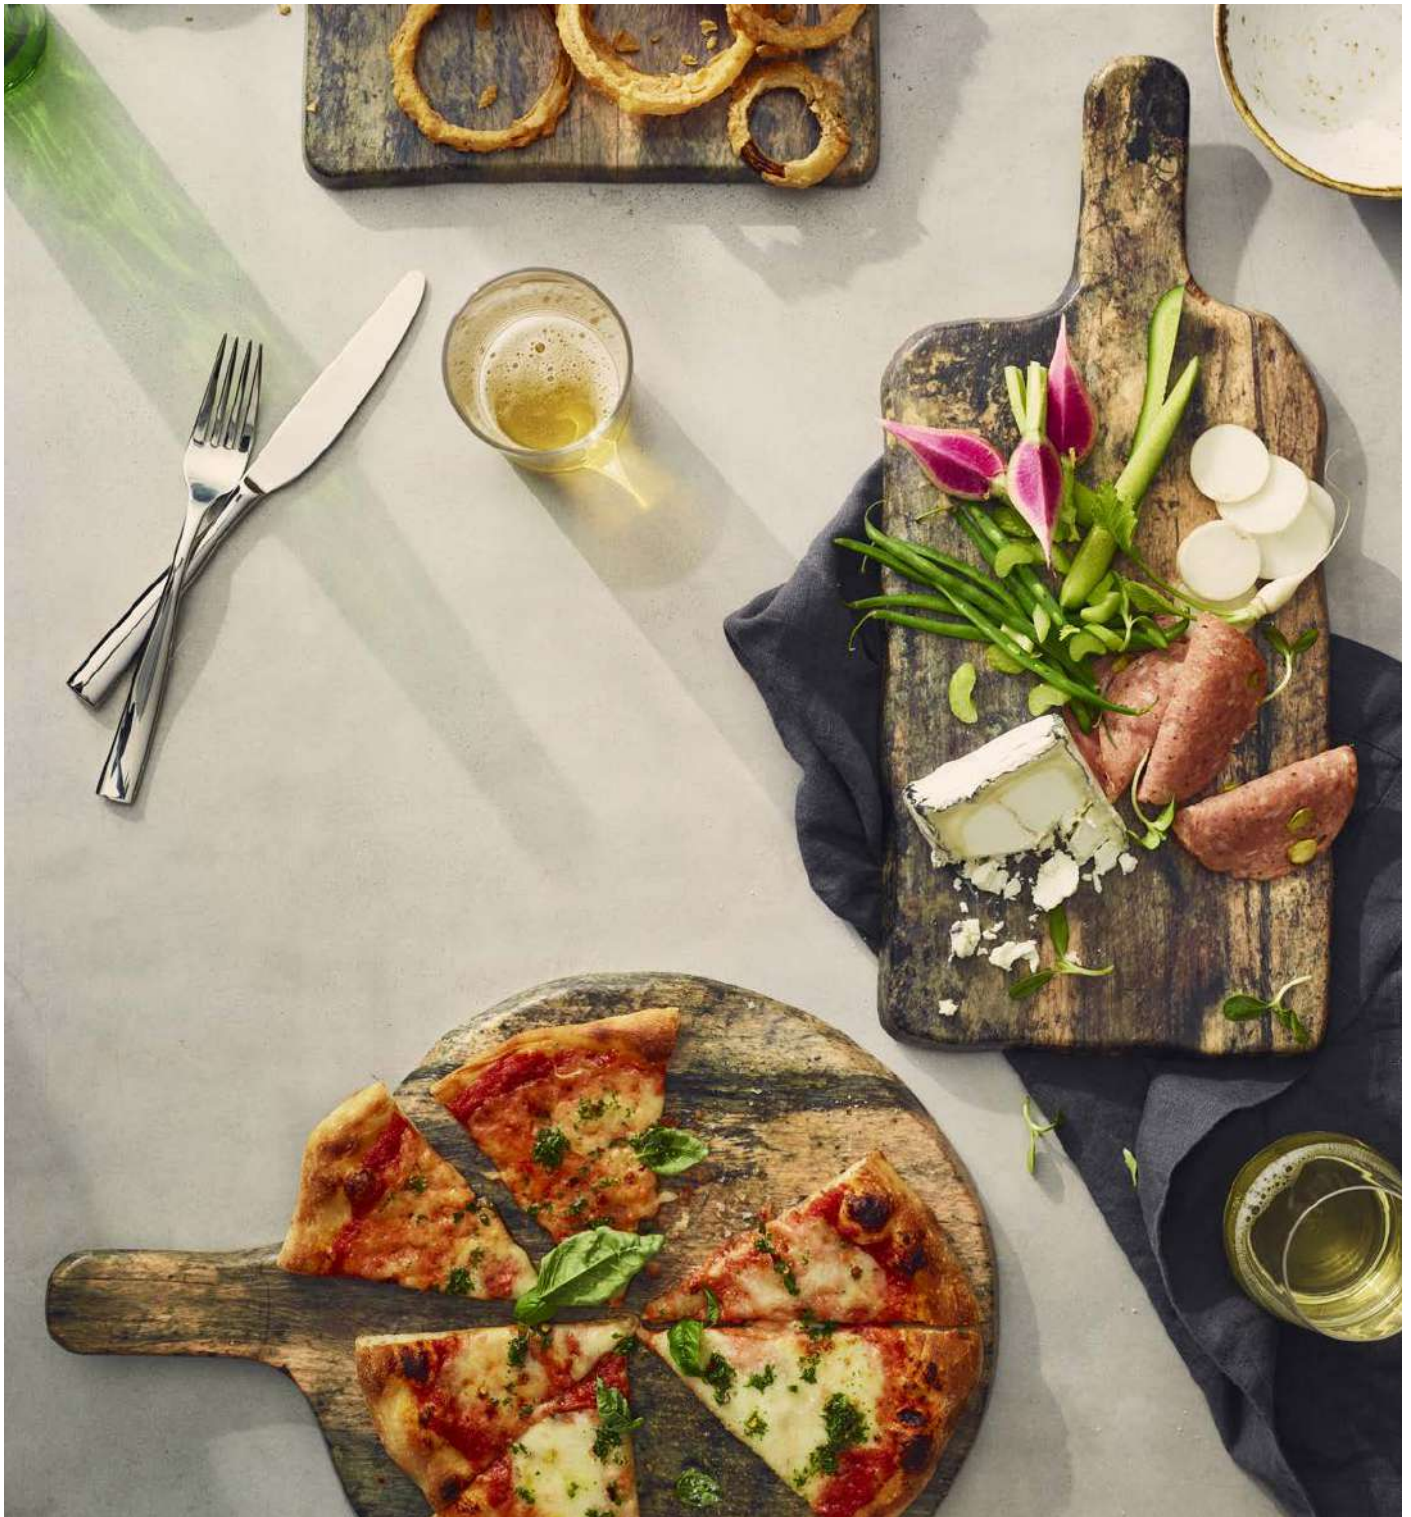

Grapefruit Bowl
7041DD210 D 5" H 2¼" (16oz)

Fruit Bowl
7041DD211 D 4¾" H 1½" (10oz)

Sauce Dish
7041DD215 D 3½" H 1½" (5oz)
7041DD212 D 3" H 1¼" (3oz)

*Plate Cover does not stack.

D=Diameter L=Length W=Width H=Height • All Products are Measured at Max Capacity (oz) For further details contact your customer service rep.