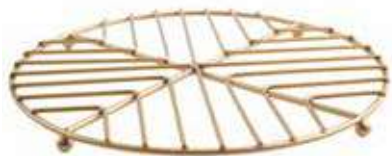

TRIVETS

23091
Deco round trivet in satin gold wireware
D220 x H10mm