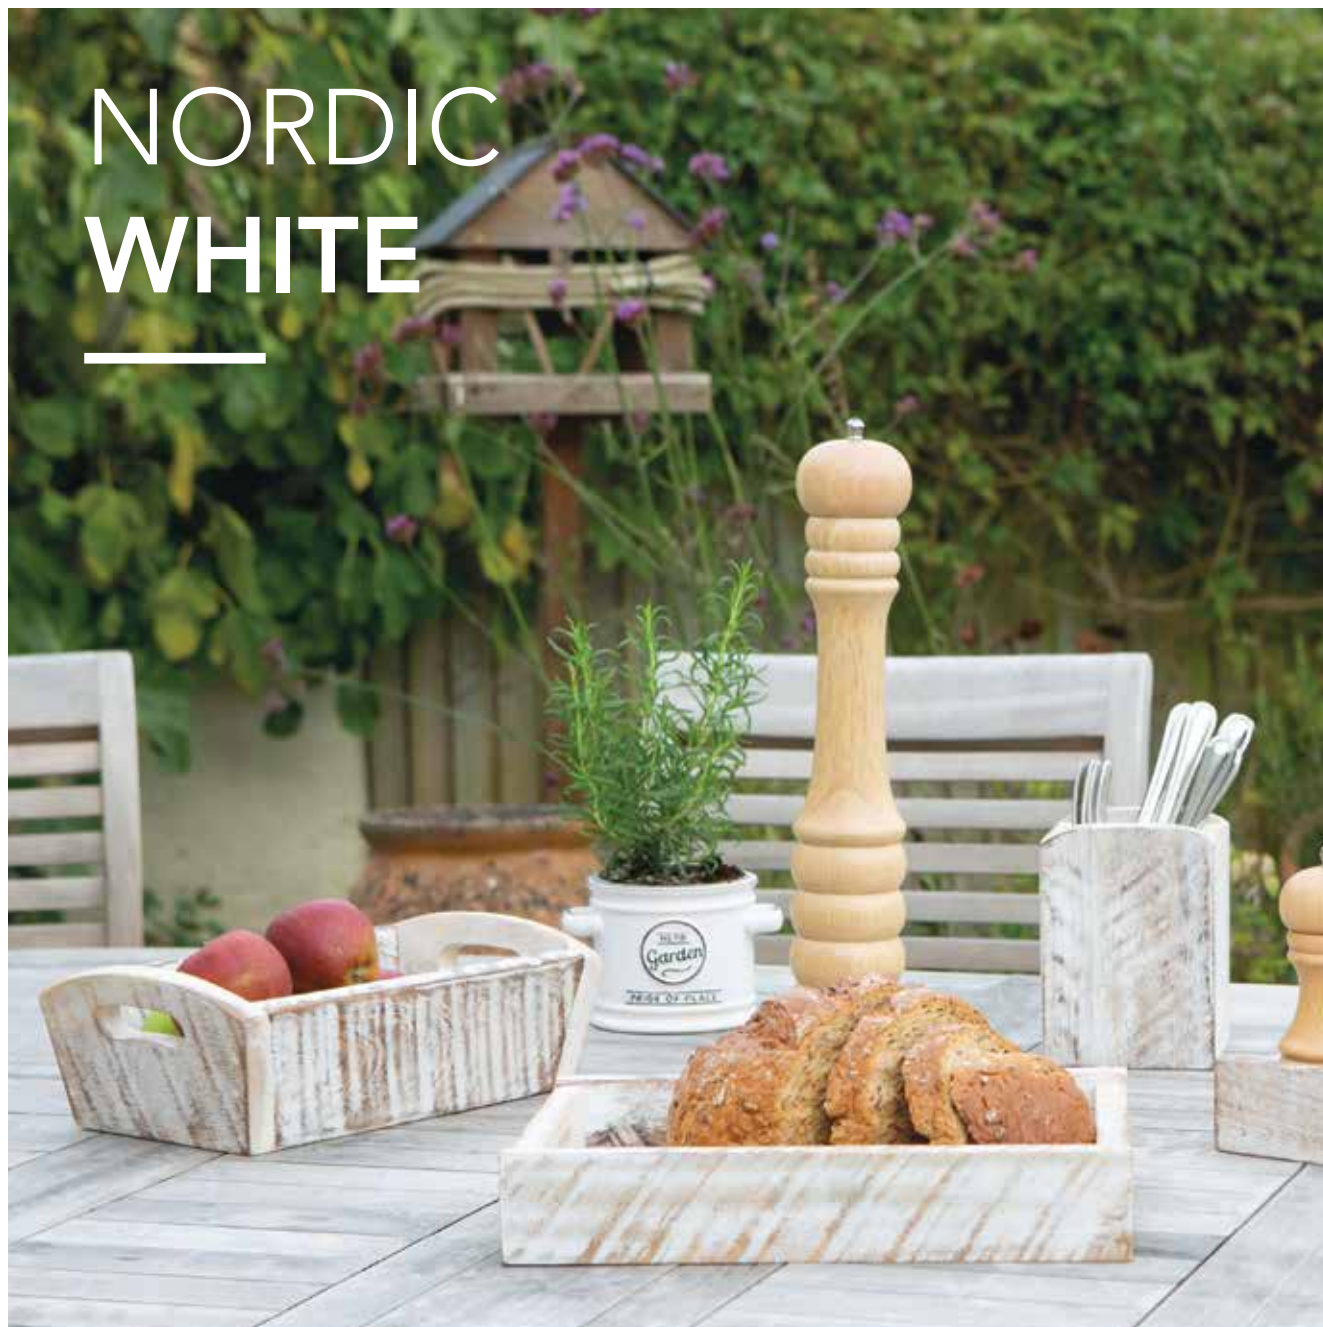

NORDIC WHITE