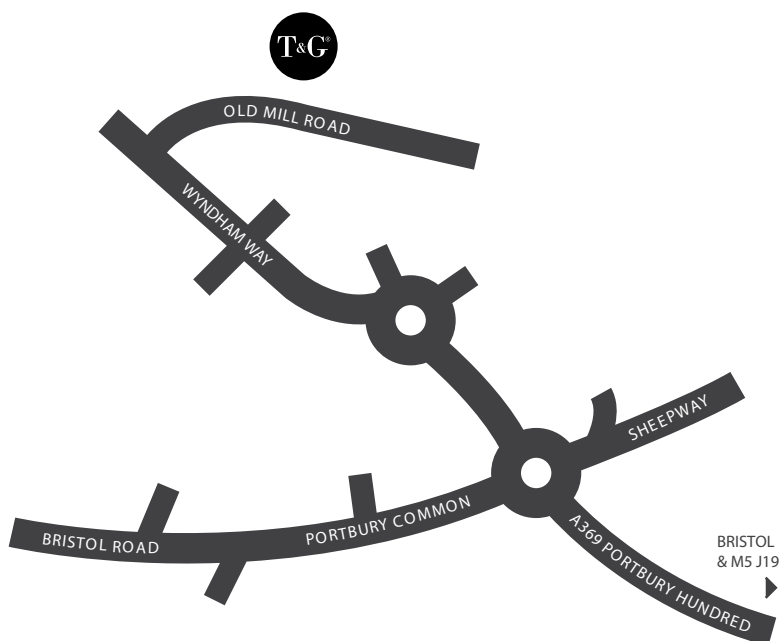

**ASIA**

China  
Japan  
Malaysia  
Thailand  
Singapore  
South Korea  
Vietnam

**OCEANIA**

Australia  
New Zealand

**CARIBBEAN**

Barbados  
Martinique  
St Lucia

**HOW TO FIND US**

- Leave M5 motorway at J19 (Gordano Services)
- Follow signs for Portishead (A369) for approximately 1.5 miles
- Straight on at the first roundabout
- Left (Portishead A369) at second roundabout
- Move into middle lane at the first set of traffic lights and then immediately right after the traffic lights
- This is Old Mill Road and T&G are a couple of hundred metres down on the left hand side