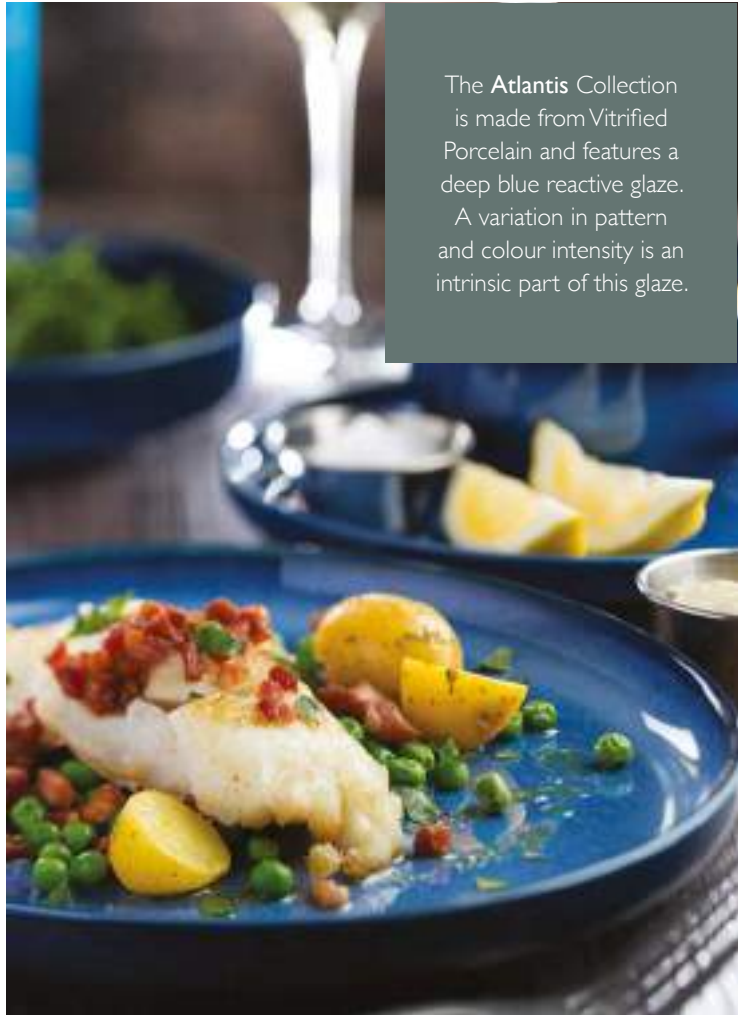

The **Atlantis** Collection is made from Vitrified Porcelain and features a deep blue reactive glaze. A variation in pattern and colour intensity is an intrinsic part of this glaze.

UMBRA PEONY Vitrified Porcelain

new

new

new

new