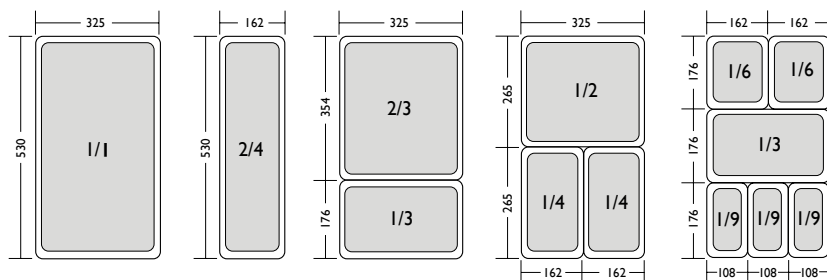

Gastronorm sizing guide:

Food pans available in standard Gastronorm sizes.

CREATIVE TABLE

Creative Table includes an array of products all of which require different care to ensure you keep them at their best. See below for information on how to look after you Creative Table products.