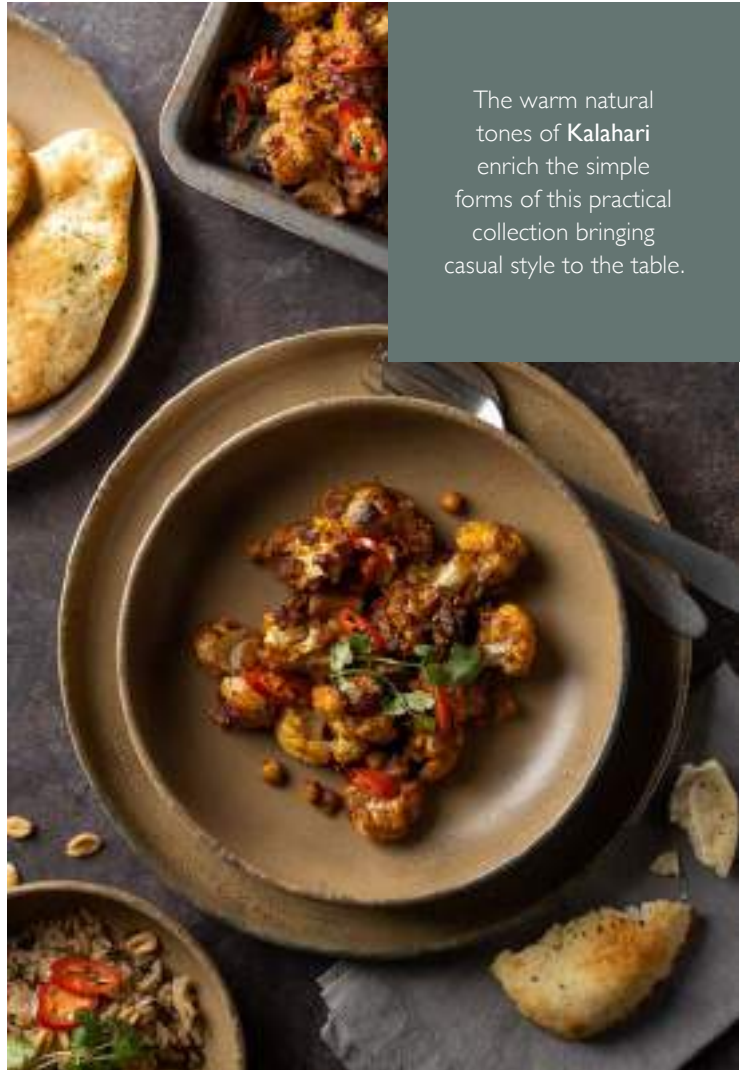

new

Kalahari Coupe Plate
CT9273 7" (17.5cm) Box of 6

new

Kalahari Coupe Plate
CT9272 8.5" (22cm) Box of 6

new

Kalahari Coupe Plate
CT9271 11" (28cm) Box of 6

new

Kalahari Platter
CT9270 13" (33cm) Box of 4