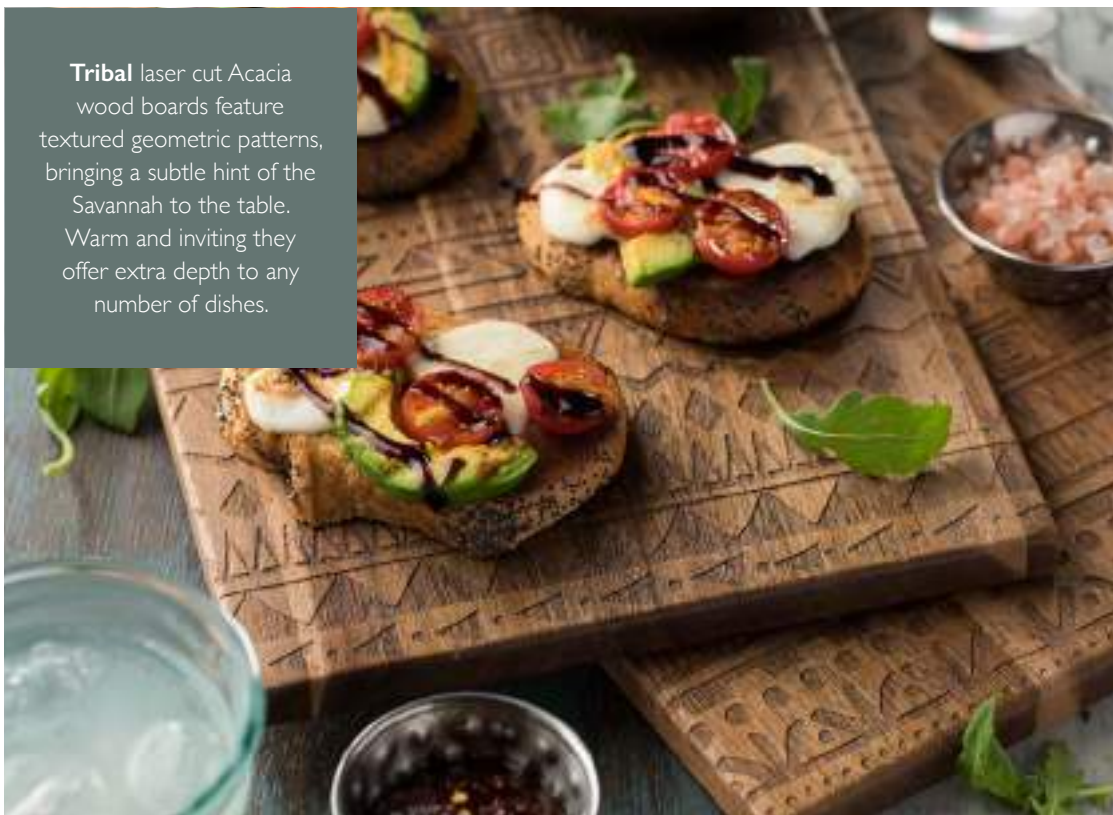

MH0009 4" (10cm) 9oz (26cl) Box of 6

TRIBAL BOARDS & ORIGIN FIR SLABS

Tribal laser cut Acacia wood boards feature textured geometric patterns, bringing a subtle hint of the Savannah to the table. Warm and inviting they offer extra depth to any number of dishes.