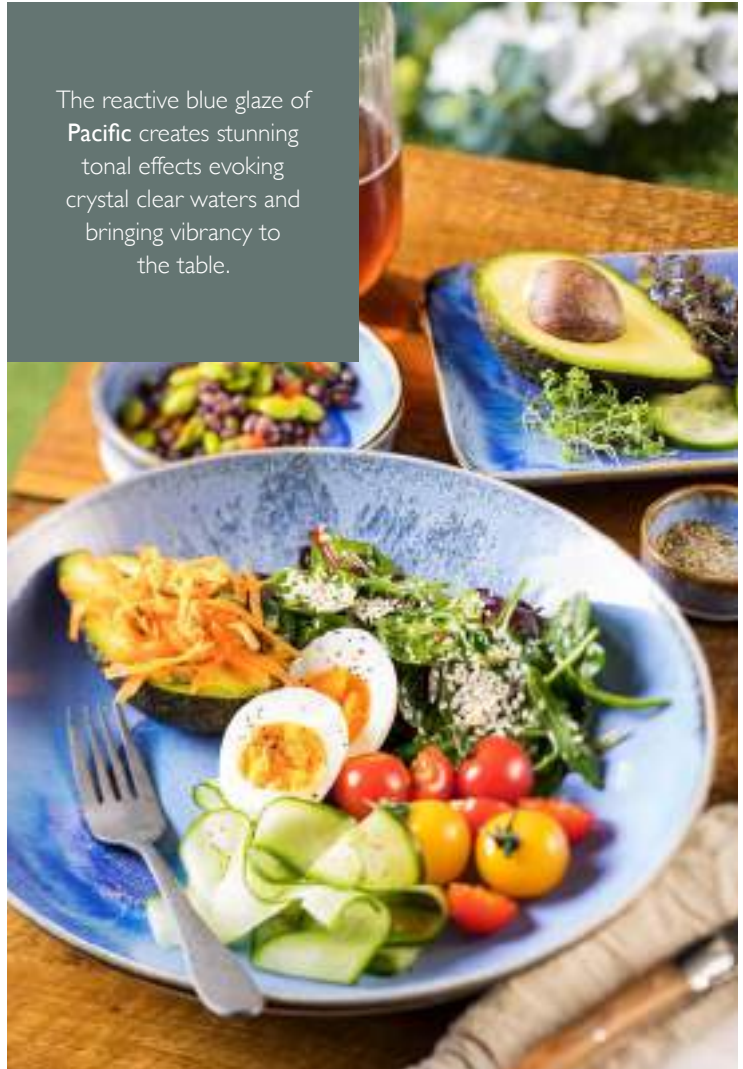

The reactive blue glaze of Pacific creates stunning tonal effects evoking crystal clear waters and bringing vibrancy to the table.