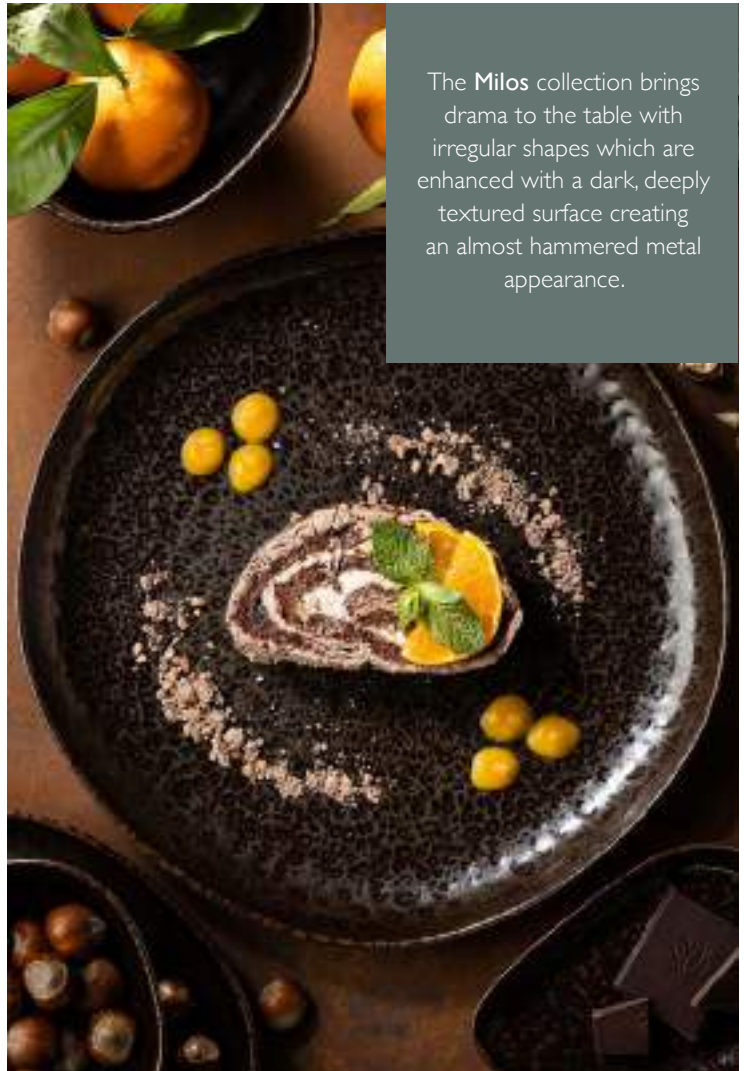

The **Milos** collection brings drama to the table with irregular shapes which are enhanced with a dark, deeply textured surface creating an almost hammered metal appearance.

new

Milos Plate
CT9301 8.5" (22cm) Box of 6