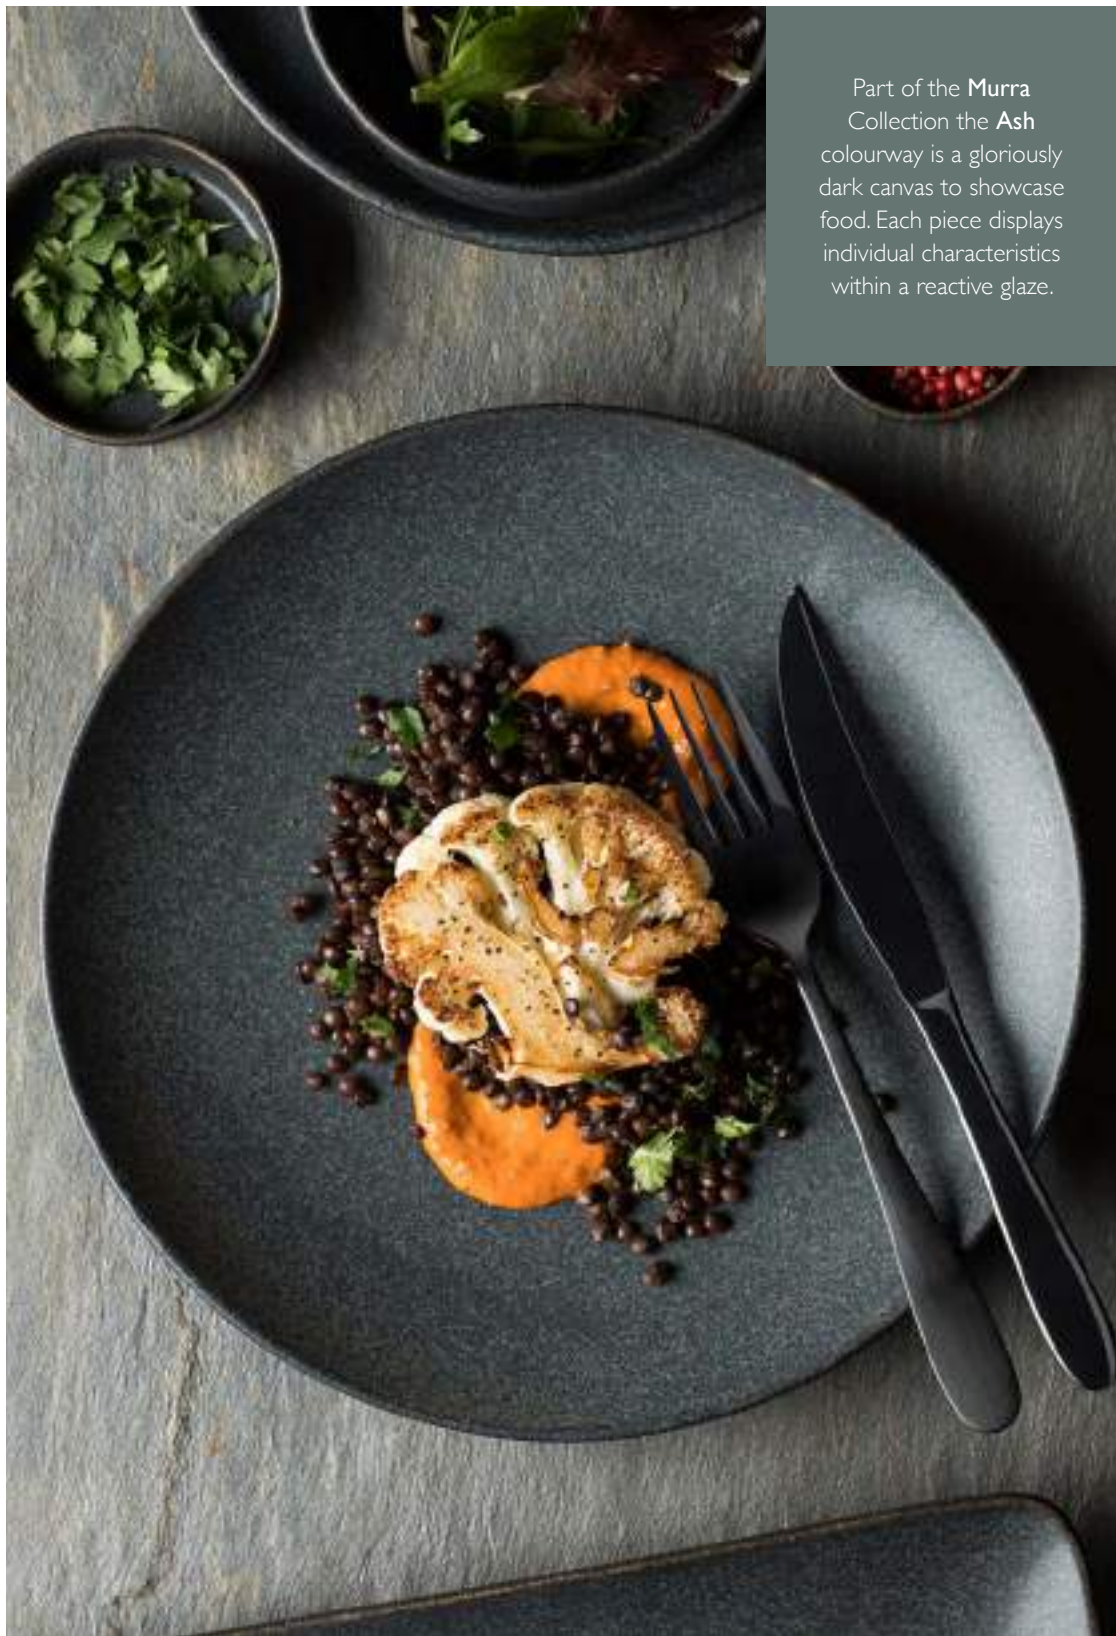

Murra Ash Rectangular Platter
CT9570 12 x 8" (30 x 20cm) Box of 6

Murra Ash Rectangular Platter
CT9569 12 x 5.5" (30 x 14cm) Box of 6

Murra Ash Rectangular Dish
CT9568 8 x 5.5" (20 x 14cm) Box of 6

Part of the **Murra** Collection the **Ash** colourway is a gloriously dark canvas to showcase food. Each piece displays individual characteristics within a reactive glaze.